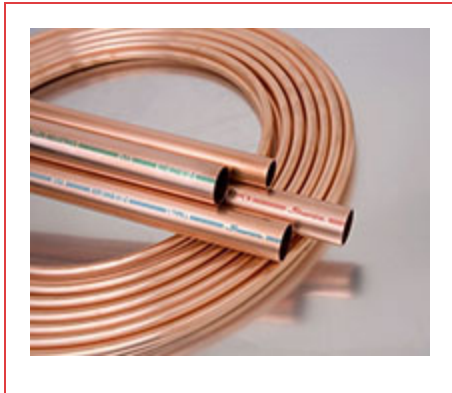

[Specifications](#) | [Dimensions](#) | [Details](#)

Specifications

Type	Type M
Standards	ASTM B88 NSF 61 UNS C12200
Weight	0.94 lb
Material	C12200