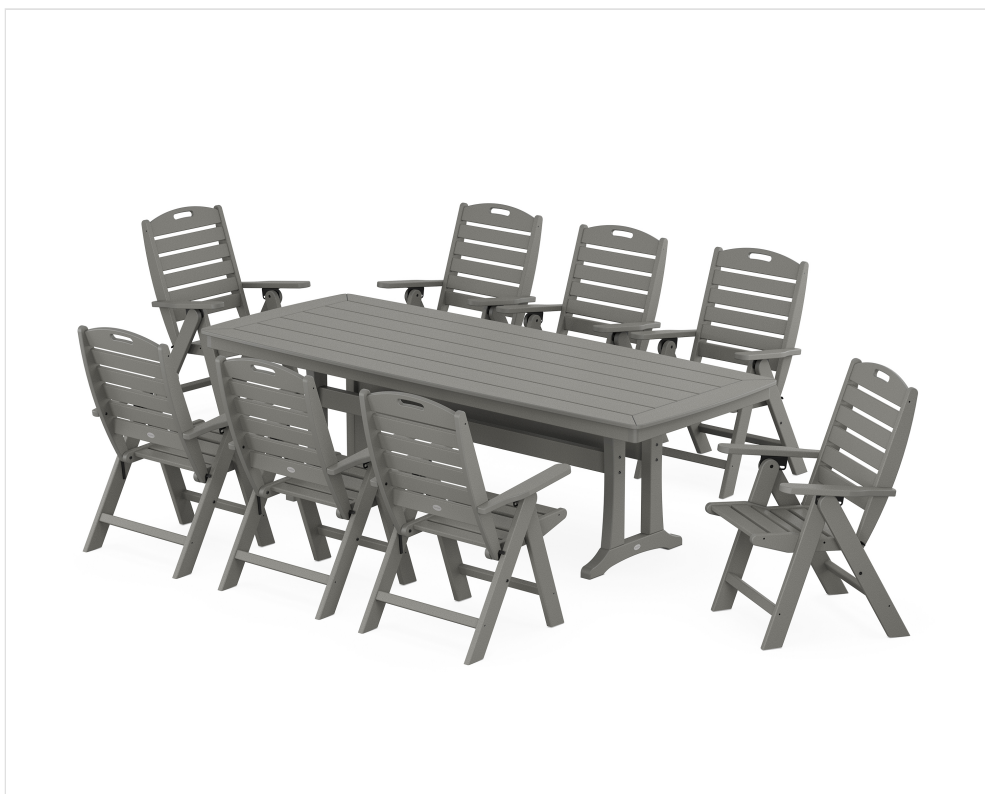

# POLYWOOD®

Sustainable Outdoor Furniture

CLIMATE TUFF™  
MATERIALS

COLORSTAY™  
TECHNOLOGY

MADE IN  
THE USA

CONSCIOUSLY  
CRAFTED

## Nautical Highback 9-Piece Dining Set with Trestle Legs

BRAND | POLYWOOD®

COLLECTION | Nautical

SKU | PWS1495-1

### SET WEIGHT + DIMENSIONS

Overall Set Weight	405.25 lbs
Recommended Minimum Space (Based on pictured configuration)	149.0" W x 39.0" H x 91.0" D

### INDIVIDUAL ITEM DIMENSIONS

Qty	NAME	SKU	DIMENSIONS (W x H x D)
8	Nautical Folding Highback Chair	NCH38	25.5" x 38.5" x 25.75"
1	Nautical Trestle 39" x 97" Dining Table	PL84-T2L1	96.88" x 29.0" x 38.79"