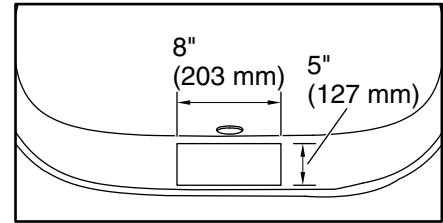

No change in measurements if connected with KOHLER drain illustrated. (K-7213)

□ Recommended Faucet Location

Recommended Faucet Hole Location