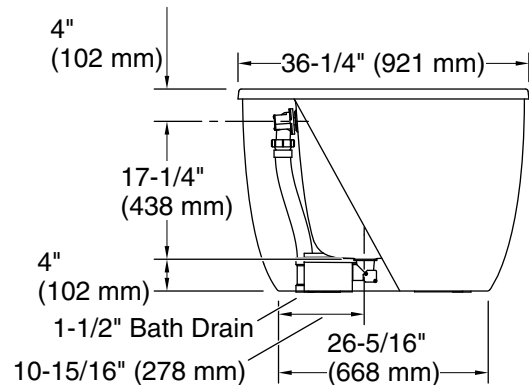

#### Color Code Description

	0	White
--	---	-------

No change in measurements if connected with KOHLER drain illustrated. (K-7213)

□ Recommended Faucet Location

**Recommended Faucet Hole Location**

**Technical Information**

All product dimensions are nominal.

- Drain location: Center
- Basin area, bottom: 45-11/16" x 22-5/16" (1161 mm x 567 mm)
- Basin area, top: 59-1/16" x 27-5/16" (1501 mm x 693 mm)
- Water depth: 15-9/16" (395 mm)
- Water capacity: 63.61 gal (240.8 L)

**Notes**

Install this product according to the installation instructions.

Measure your actual product for roughing-in details.

The hot water supply should be 70% of the capacity of the bath or greater. Installations will vary.