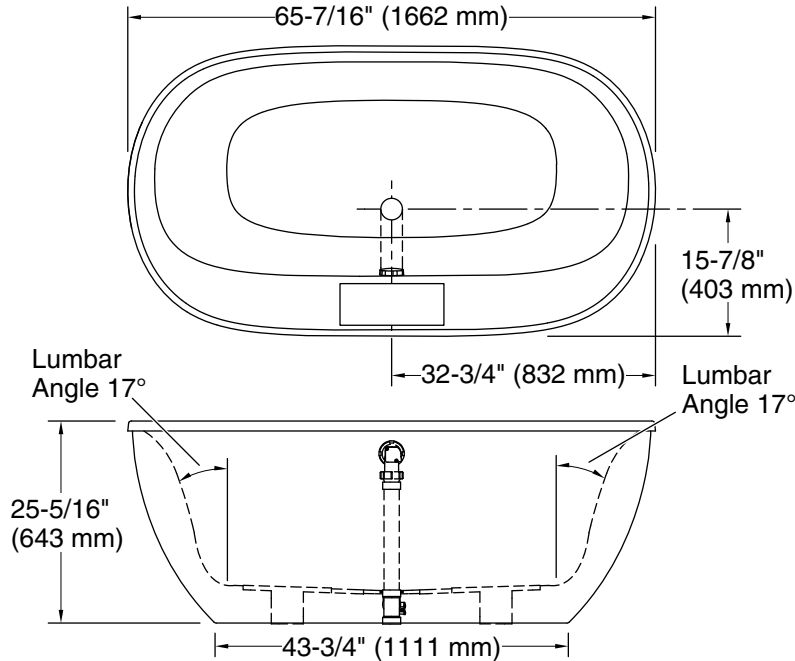

No change in measurements if connected with KOHLER drain illustrated. (K-7213)

□ Recommended Faucet Location

Recommended Faucet Hole Location