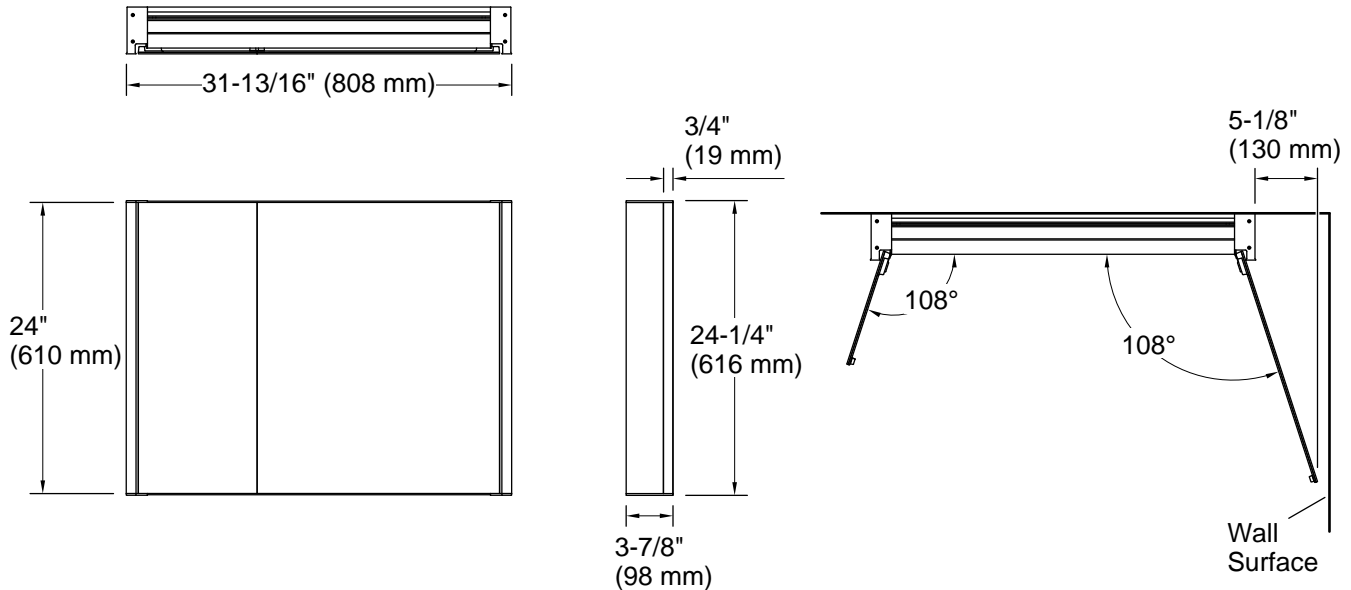

Required Electrical Service

One circuit required, protected with Class A Ground-Fault Circuit-Interrupter (GFCI). Outside North America, this device may be known as a Residual Current Device (RCD).

Lights: 120 V, 5 A, 60 Hz

Technical Information

All product dimensions are nominal.

Lighting included: Yes

Electrical component rating: LED: 120 V, 5 A, 60 Hz 1200 Lumens, 3000K

Notes

Install this product according to the installation instructions.