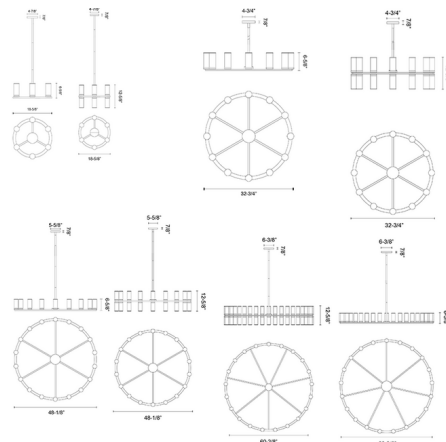

Shown in urban bronze / clear