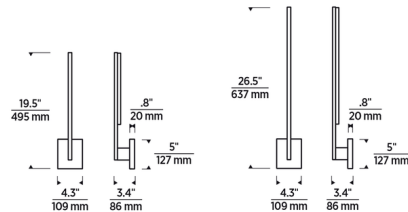

CLICK TO VIEW PRODUCT

Notes: