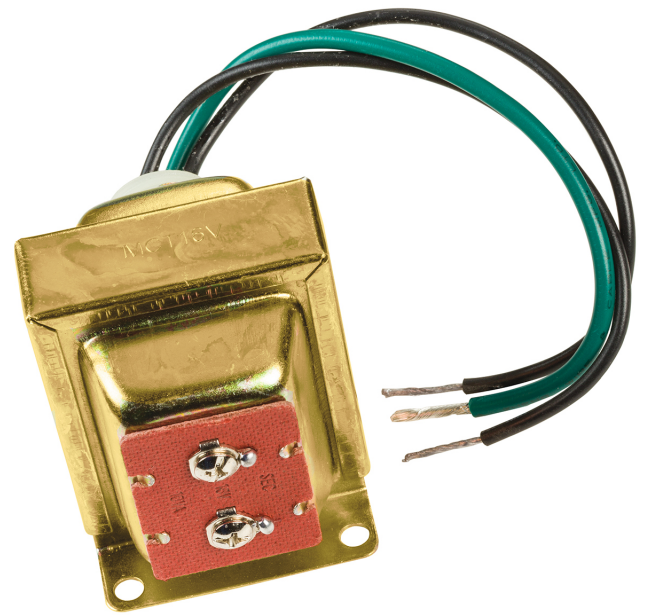

SPECIFICATIONS

Certifications/Qualifications	
ADA Compliant	No
Prop65	No
DarkSky Approved	No
	kichler.com/warranty
Dimensions	
Height	2.5"
Length	2"
Width	2.75"
Weight	0.75 LBS
Electrical	
Input Voltage	120-277 V
Light Source	
Dimmable	No
Mounting/Installation	
Interior/Exterior	Exterior Product
Modular	No

FIXTURE ATTRIBUTES

Housing/Glass	
Primary Material	Steel
Shade Included	No
Product/Ordering Information	
Sku	4381
Finish	Unfinished
UPC	783927452809

Finishes

 Unfinished

ALSO IN THIS FAMILY

		
15601AZT	15601BKT	
		
15620AZT	15645AZT	15645BKT