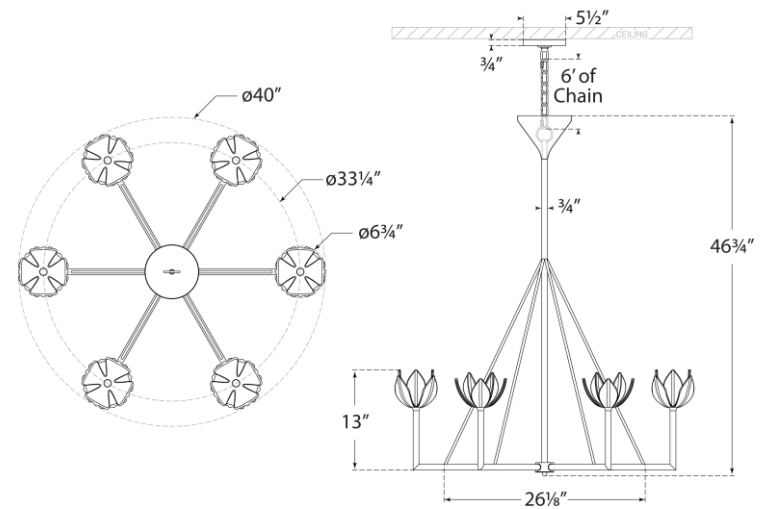

TEAR SHEET

Alberto Large Single Tier Chandelier

Item # JN 5004PW

Designer: Julie Neill

Height: 46.75"

Width: 40"

Canopy: 5.5" Round

Finishes: AB, ABL, AGL, BSL, PW

Socket: 6 - E12 Candelabra

Wattage: 6 - 60 G16.5

Weight: 22 Pounds

Top View

Front View