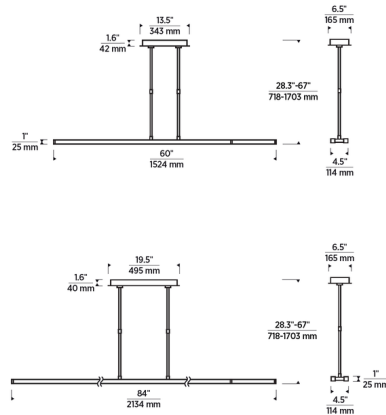

Shown in natural brass