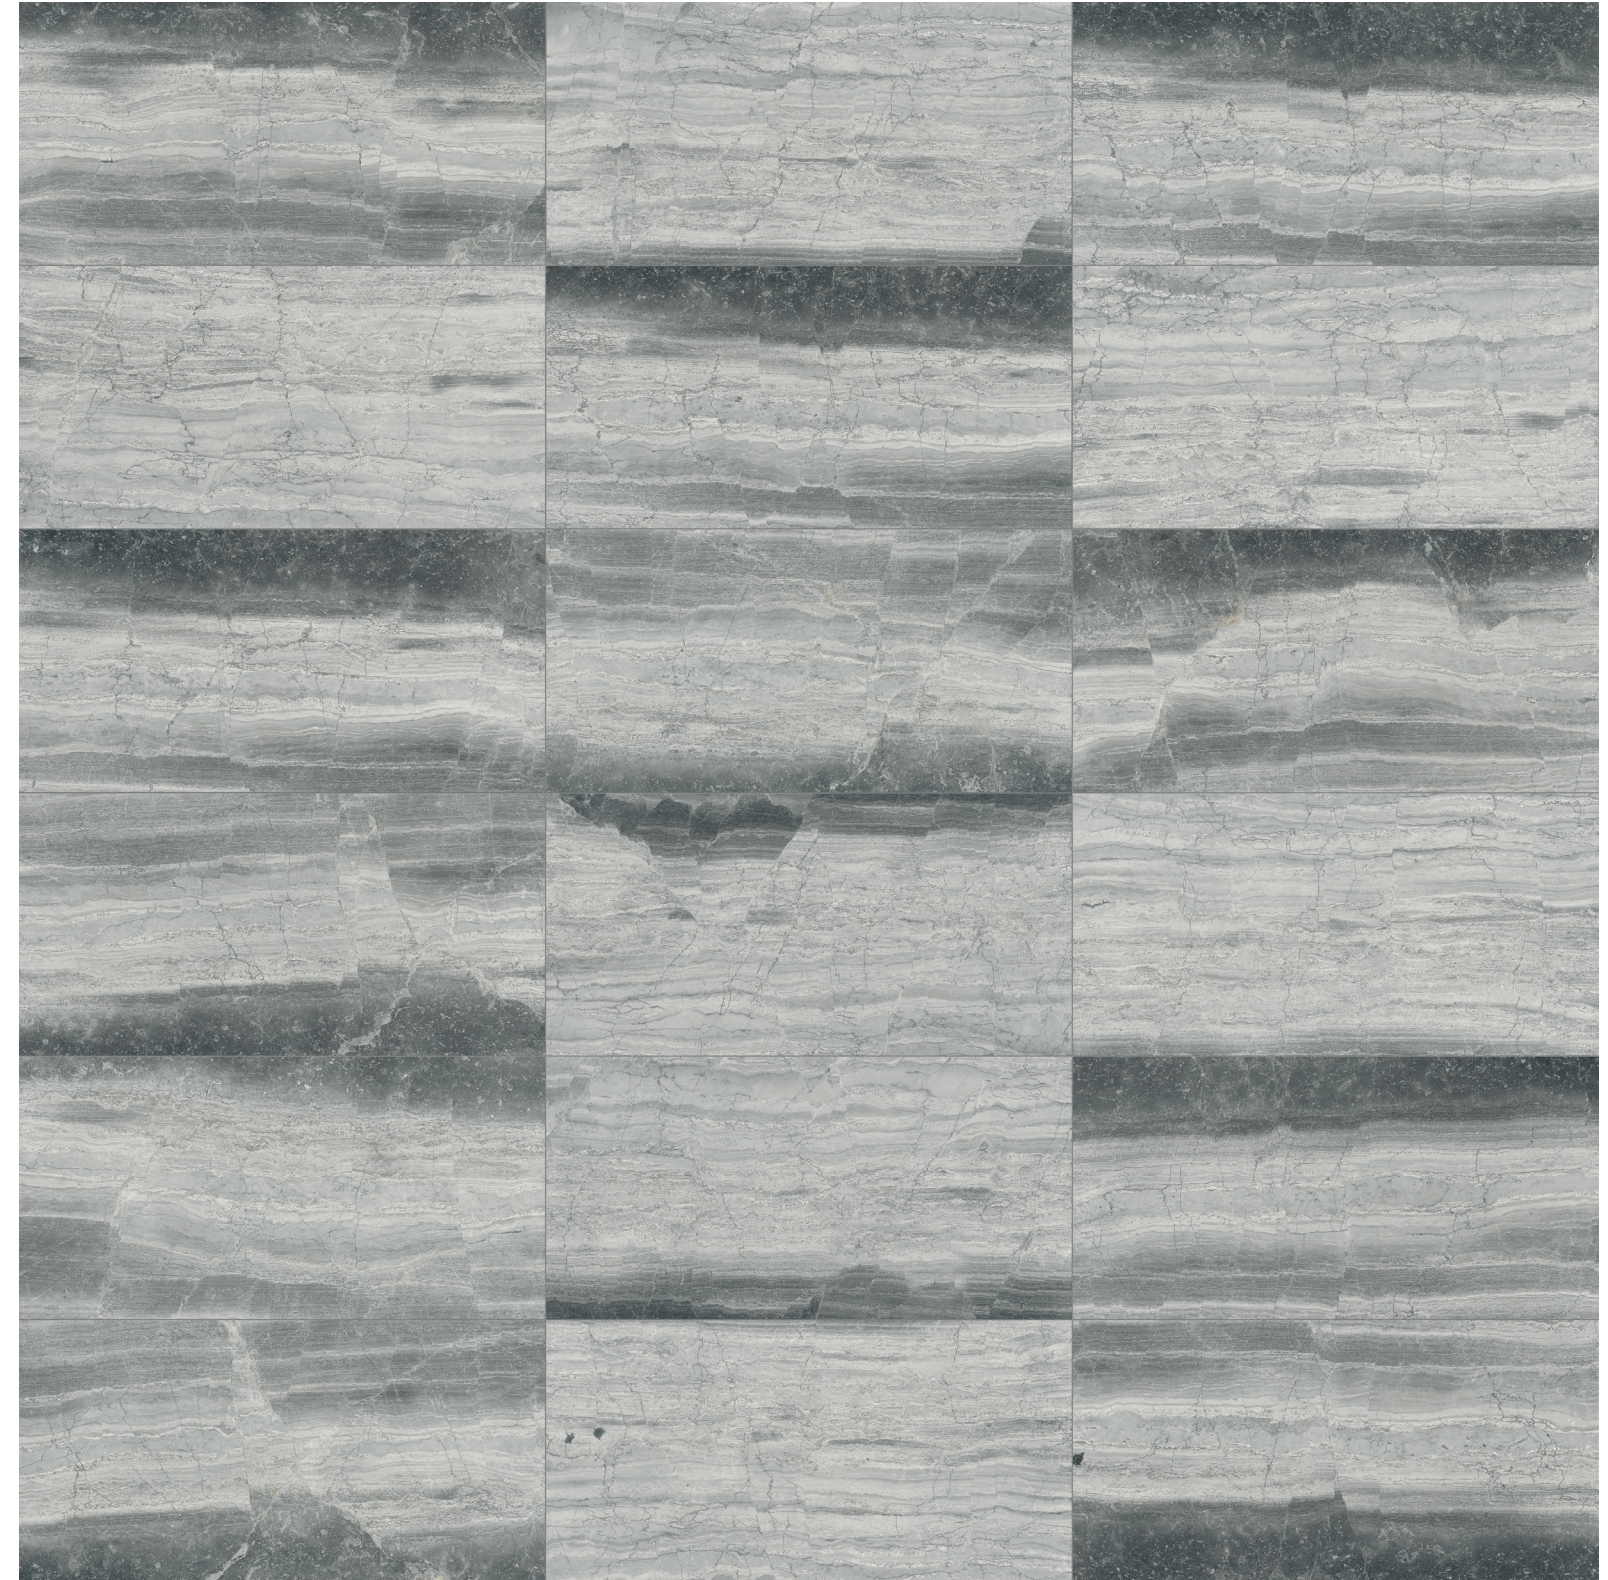

Volcana Notte, *Marble*.

Earthy and sophisticated, Volcana Notte makes use of the majesty of its veins to express strength and elegance.

VIRGINIATILE

Volcana Notte collection

Earthy tones create feature surfaces able to warm up and add character to spaces. Volcana Notte makes use of the majesty of its veins to express strength and elegance. Enigmatic and yet resplendent, this marble conveys nobility to any interior.

18 x 36 in / 45.7 x 91.4 cm tile variations

24 in / 60 cm Volcana Notte Picket Honed Marble Tile

Unmatched elegance and unparalleled perfection.

Natural stone retains a timeless beauty. Virginia Tile's selection stands out for its strong aesthetic and expressive value, capturing the latest trends in interior design through unique shapes and elegant stone character. Highly sought-after materials, sourced from the most premium quarries. With their carefully selected colors and looks, from bright, to delicate to full of character, Virginia Tile's collections of natural stone will elegantly furnish any design. The value of variety enriches spaces as a result of one-of-a-kind craftsmanship executed with cutting-edge technology.