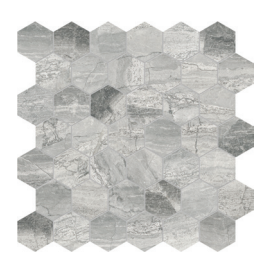

The innate nobleness
of robust multicolored marble.

24 in / 60 cm Volcana Notte Picket Honed Marble Tile

Formats and finishes at a glance

18 x 36 in / 45.7 x 91.4 cm
Honed 5000-0424-0

12 x 24 in / 30.5 x 61 cm
Honed 5000-0425-0

24 in / 60 cm
Picket
Honed 5000-0428-0

3 x 12 in / 7.5 x 30.5 cm
Honed 5000-0427-0

Mosaics

2 x 8.5 in / 5.3 x 21.3 cm
Chevron Mosaic
Honed 5001-0325-0

1.25 in / 3 cm
Penny Round Mosaic
Honed 5001-0327-0

2 x 6 in / 4.9 x 15 cm
Picket Mosaic
Honed 5001-0326-0

2 in / 4.9 cm
Hexagon Mosaic
Honed 5001-0324-0

Trims

1/2 x 12 in / 1.3 x 30.5 cm
Deco-Bar
Honed 5002-0119-0

NATURAL STONE TILE VARIATION

The inherent beauty of natural stone products is expressed through variations in color, texture, shading and veining.

18 x 36 in / 45.7 x 91.4 cm tile variations

24 in / 60 cm Volcana Notte Picket Honed Marble Tile

Unmatched elegance and unparalleled perfection.

Natural stone retains a timeless beauty. Virginia Tile's selection stands out for its strong aesthetic and expressive value, capturing the latest trends in interior design through unique shapes and elegant stone character. Highly sought-after materials, sourced from the most premium quarries. With their carefully selected colors and looks, from bright, to delicate to full of character, Virginia Tile's collections of natural stone will elegantly furnish any design. The value of variety enriches spaces as a result of one-of-a-kind craftsmanship executed with cutting-edge technology.