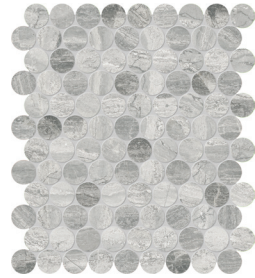

The innate nobleness
of robust multicolored marble.

24 in / 60 cm Volcana Notte Picket Honed Marble Tile

Formats and finishes at a glance

18 x 36 in / 45.7 x 91.4 cm
Honed 5000-0424-0

12 x 24 in / 30.5 x 61 cm
Honed 5000-0425-0

24 in / 60 cm
Picket
Honed 5000-0428-0

3 x 12 in / 7.5 x 30.5 cm
Honed 5000-0427-0

Mosaics

2 x 8.5 in / 5.3 x 21.3 cm
Chevron Mosaic
Honed 5001-0325-0

1.25 in / 3 cm
Penny Round Mosaic
Honed 5001-0327-0

2 x 6 in / 4.9 x 15 cm
Picket Mosaic
Honed 5001-0326-0

2 in / 4.9 cm
Hexagon Mosaic
Honed 5001-0324-0

Trims

1/2 x 12 in / 1.3 x 30.5 cm
Deco-Bar
Honed 5002-0119-0

NATURAL STONE TILE VARIATION

The inherent beauty of natural stone products is expressed through variations in color, texture, shading and veining.

18 x 36 in / 45.7 x 91.4 cm tile variations

24 in / 60 cm Volcana Notte Picket Honed Marble Tile

Unmatched elegance and unparalleled perfection.

Natural stone retains a timeless beauty. Virginia Tile's selection stands out for its strong aesthetic and expressive value, capturing the latest trends in interior design through unique shapes and elegant stone character. Highly sought-after materials, sourced from the most premium quarries. With their carefully selected colors and looks, from bright, to delicate to full of character, Virginia Tile's collections of natural stone will elegantly furnish any design. The value of variety enriches spaces as a result of one-of-a-kind craftsmanship executed with cutting-edge technology.