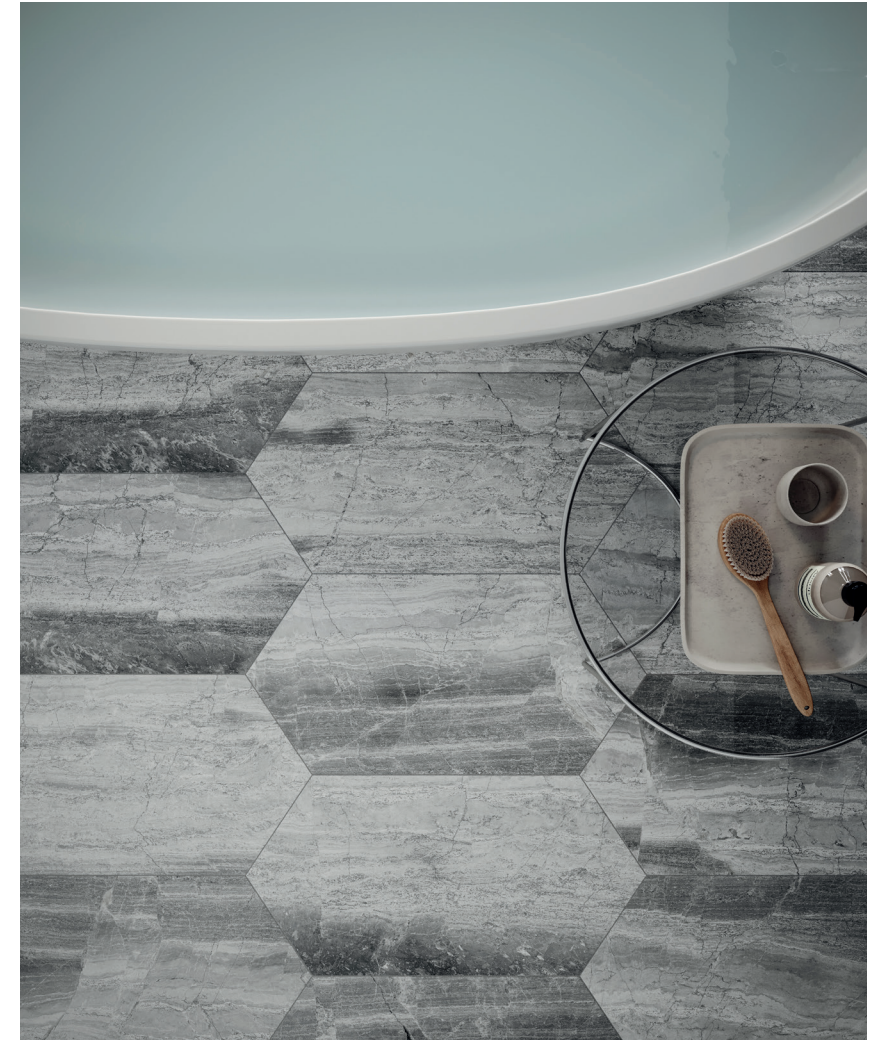

Volcana Notte, *Marble*.

Earthy and sophisticated, Volcana Notte makes use of the majesty of its veins to express strength and elegance.

VIRGINIATILE

Volcana Notte collection

Earthy tones create feature surfaces able to warm up and add character to spaces. Volcana Notte makes use of the majesty of its veins to express strength and elegance. Enigmatic and yet resplendent, this marble conveys nobility to any interior.

2 in / 4.9 cm
Hexagon Mosaic
Honed 5001-0324-0

Trims

1/2 x 12 in / 1.3 x 30.5 cm
Deco-Bar
Honed 5002-0119-0

NATURAL STONE TILE VARIATION

The inherent beauty of natural stone products is expressed through variations in color, texture, shading and veining.

18 x 36 in / 45.7 x 91.4 cm tile variations

24 in / 60 cm Volcana Notte Picket Honed Marble Tile

Unmatched elegance and unparalleled perfection.

Natural stone retains a timeless beauty. Virginia Tile's selection stands out for its strong aesthetic and expressive value, capturing the latest trends in interior design through unique shapes and elegant stone character. Highly sought-after materials, sourced from the most premium quarries. With their carefully selected colors and looks, from bright, to delicate to full of character, Virginia Tile's collections of natural stone will elegantly furnish any design. The value of variety enriches spaces as a result of one-of-a-kind craftsmanship executed with cutting-edge technology.

Technical Performance
Avant-garde design and attention to detail.

Virginia Tile's Natural Stone collections feature coordinated floor and wall tiles, mosaics, and trims in a variety of distinct styles. Stones with unique colors, patterns, and characteristics sourced from the world's most premium quarries, are meticulously selected and crafted to best represent their ancient geological beauty and become heroes of the most extraordinary spaces.