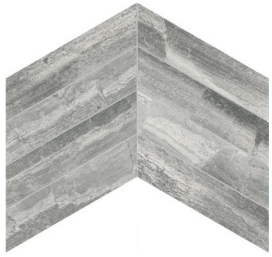

Mosaics

2 x 8.5 in / 5.3 x 21.3 cm
Chevron Mosaic
Honed 5001-0325-0