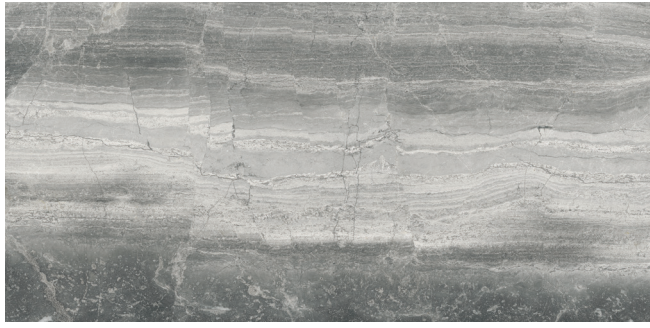

Volcana Notte, *Marble*.

Earthy and sophisticated, Volcana Notte makes use of the majesty of its veins to express strength and elegance.

VIRGINIATILE

Volcana Notte collection

Earthy tones create feature surfaces able to warm up and add character to spaces. Volcana Notte makes use of the majesty of its veins to express strength and elegance. Enigmatic and yet resplendent, this marble conveys nobility to any interior.

The innate nobleness
of robust multicolored marble.

24 in / 60 cm Volcana Notte Picket Honed Marble Tile

Formats and finishes at a glance

18 x 36 in / 45.7 x 91.4 cm
Honed 5000-0424-0

12 x 24 in / 30.5 x 61 cm
Honed 5000-0425-0

18 x 36 in / 45.7 x 91.4 cm tile variations

24 in / 60 cm Volcana Notte Picket Honed Marble Tile

Unmatched elegance and unparalleled perfection.

Natural stone retains a timeless beauty. Virginia Tile's selection stands out for its strong aesthetic and expressive value, capturing the latest trends in interior design through unique shapes and elegant stone character. Highly sought-after materials, sourced from the most premium quarries. With their carefully selected colors and looks, from bright, to delicate to full of character, Virginia Tile's collections of natural stone will elegantly furnish any design. The value of variety enriches spaces as a result of one-of-a-kind craftsmanship executed with cutting-edge technology.

Technical Performance
Avant-garde design and attention to detail.

Virginia Tile's Natural Stone collections feature coordinated floor and wall tiles, mosaics, and trims in a variety of distinct styles. Stones with unique colors, patterns, and characteristics sourced from the world's most premium quarries, are meticulously selected and crafted to best represent their ancient geological beauty and become heroes of the most extraordinary spaces.