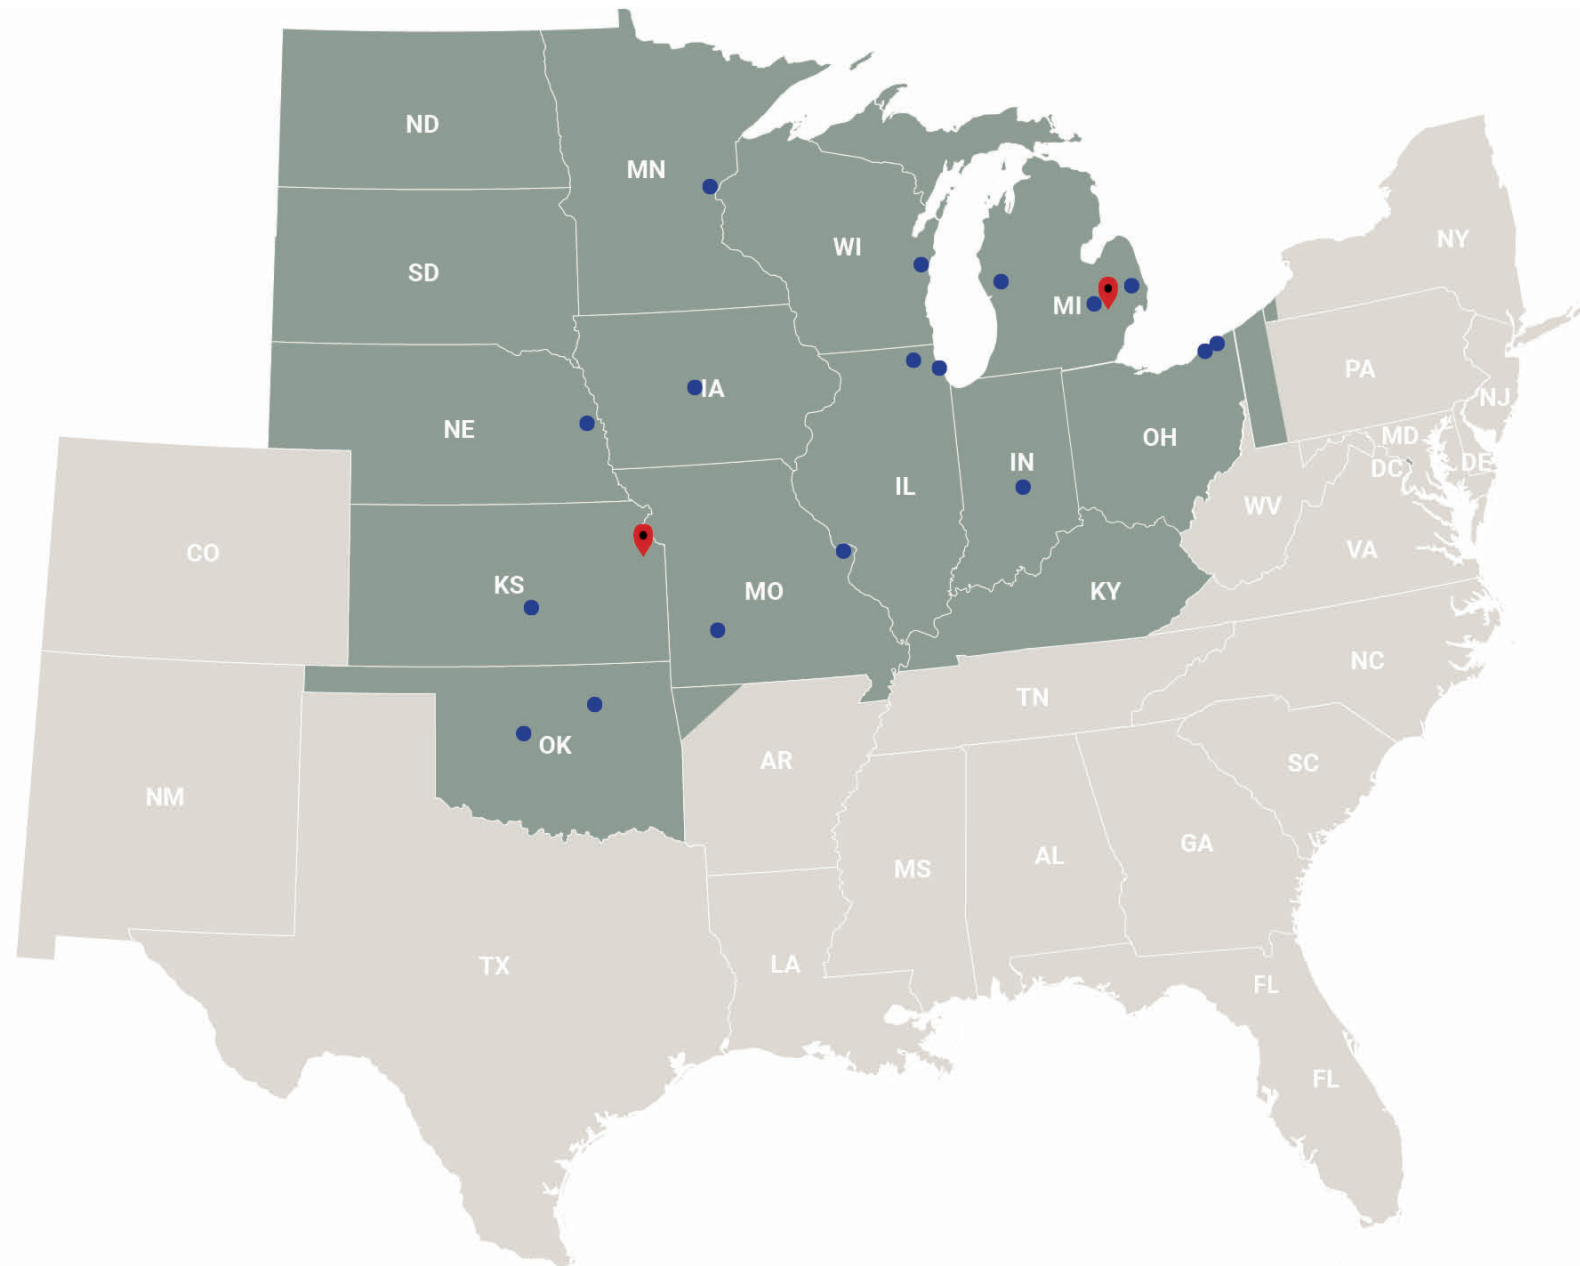

VIRGINIATILE

VIRGINIATILE

● = Showroom and Warehouse

■ = Operating Territory

📍 = Distribution Center

ILLINOIS

Chicago
345 N Wells St, Suite 200
Chicago IL 60654

Elk Grove Village
1601 Estes Ave
Elk Grove Village IL 60007

INDIANA

Indianapolis
4161 96th Street
Indianapolis IN 46240

IOWA

Clive
2001 NW 92nd Court
Clive IA 50325

KANSAS

Kansas City Dist Center
5100 Kansas Ave
Kansas City KS 66106

Wichita
2140 W Harry Court
Wichita KS 67213

MICHIGAN

Farmington Hills
24404 Indoplex Circle
Farmington Hills MI 48335

Grand Rapids
3440 Broadmoor Ave SE
Grand Rapids MI 49512

Livonia Dist Center
28320 Plymouth Road
Livonia MI 48150

Troy
900 W Maple Road
Troy MI 48084

MINNESOTA

Plymouth
1820 Berkshire Lane North
Plymouth MN 55441

MISSOURI

Springfield
2727 N LeCompte Road
Springfield MO 65803

St. Louis
9215 and 9245 Dielman Industrial Dr
St. Louis MO 63132

NEBRASKA

Omaha
10501 I Street
Omaha NE 68127