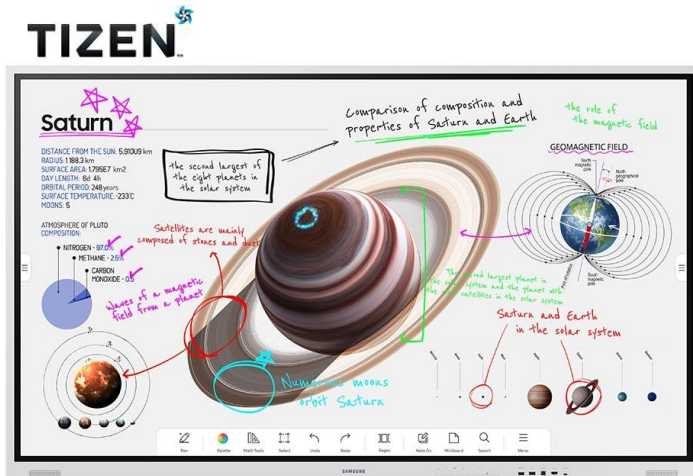

WMB and WAD

One is not necessarily better than the other, that depends on your customer's needs; Hence, it is important for you to discover what their underlying needs are first

Easy to learn and start immediately

- Intentionally minimized features to make it easier to get started, but advanced users might desire more
- MI RMS compatible
- Good for: Those schools who are just transitioning from Projectors