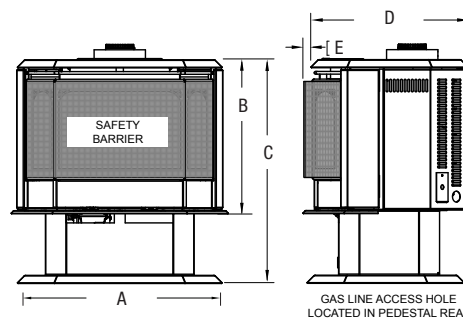

Competitive Advantages

- Electronic Ignition with Battery back-up
- 84% Steady State maximum efficiency.
  100% SAFE GUARD™ automatic gas shut off for your peace of mind
- Approved for bedroom, bathroom, sittingroom and mobile home installations

Features and Benefits

- 357 sq. in. glass area
- Triple burner "turbo boosts" the heating power to increase the already impressive 30,000 BTU's to 44,000 BTU's
- Includes heat activated variable speed blower
- Easy clean hinged door
- Exclusive PHAZER™ log set with traditional glowing charcoal embers
- Metallic black accent bar, ornamental inset and trivet come standard Door available in metallic black, satin chrome plated or 24 Karat gold plated finishes
- Optional B-vent adaptor kit available
- Optional remote with digital read out

CDVS500	
BTU's (Input)	44,000
Venting	Top* 4" & 7"
Minimum Clearances to Combustibles	
Corner	1"
Rear	2"
Sides	7"
Glass Type	Ceramic
Glass Size	
Height	13 7/8"
Width	25 3/4"
Efficiencies	
EnerGuide	70%
AFUE	67%
Steady State	84%
Mobile Home Certified	Yes

*Finishing flange depth (The finishing flange defines the perimeter of the fireplace opening). Framing or finishing materials must NEVER encroach inside the finishing flange.

	A	B	C	D	E
CDVS500	28 1/4"	21"	30 3/4"	21 5/8"	2"