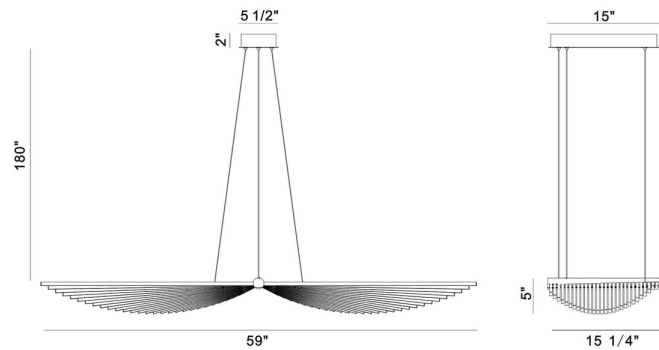

### LIGHT INFORMATION

Light Type Integrated LED

Bulb Socket N/A

Bulb Shape N/A

Bulb Included Yes

CRI 90

Delivered Lumens 2059

Colour Temperature (Kelvin) 3000K

### DIMENSIONS & WEIGHT

Product Width (In) 15.25

Product Height (In) 5

Product Ext (In)

Product Diameter (In)

Product Weight (Lbs) 14.15

Product Length (In) 59