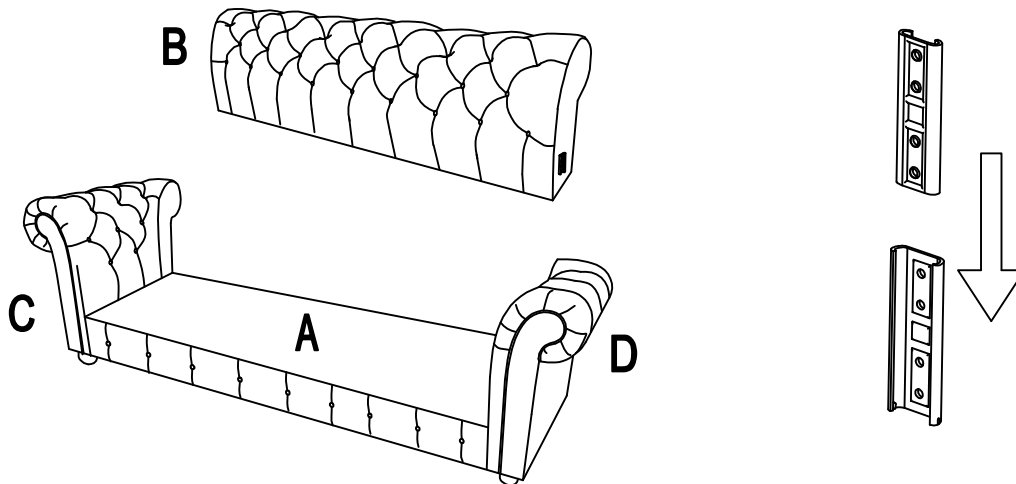

## TUFTED SOFA IN BEIGE LINEN

**A** Seat Frame

1pc

**B** Back Frame

1pc

**C** Left Panel

1pc

**D** Right Panel

1pc

**E** Seat Cushion

3pcs

This page lists all the contents included in the box. As you unpack and prepare for assembly, place the contents on a carpeted or padded area to protect them from damage.

**1** Hook on the Left Panel (C) & Right Panel (D) to Seat Frame (A) properly.

**2** Hook on the Back Frame (B) to Left Panel (C) & Right Panel (D) properly.

**3** Place Seat Cushion (E) on the chair properly. The assembly is complete.