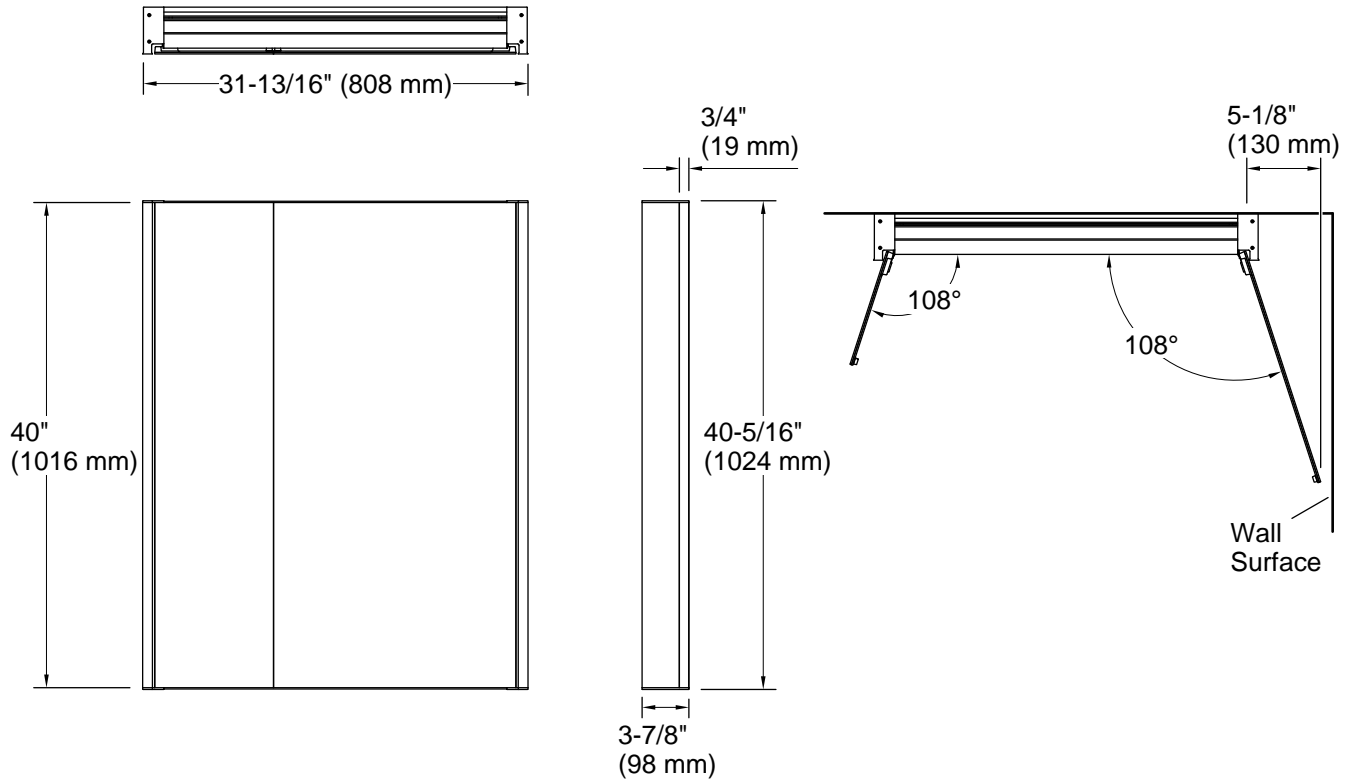

Required Electrical Service

One circuit required, protected with Class A Ground-Fault Circuit-Interrupter (GFCI). Outside North America, this device may be known as a Residual Current Device (RCD).

Lights: 120 V, 5 A, 60 Hz

Technical Information

All product dimensions are nominal.

Lighting included: Yes

Electrical component rating: LED: 120 V, 5 A, 60 Hz 1200 Lumens, 3000K

Notes

Install this product according to the installation instructions.