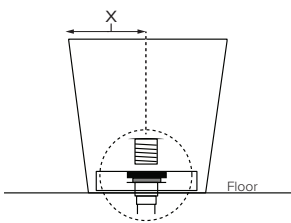

Drain Rough-In
Measurement

X
15 1/2"