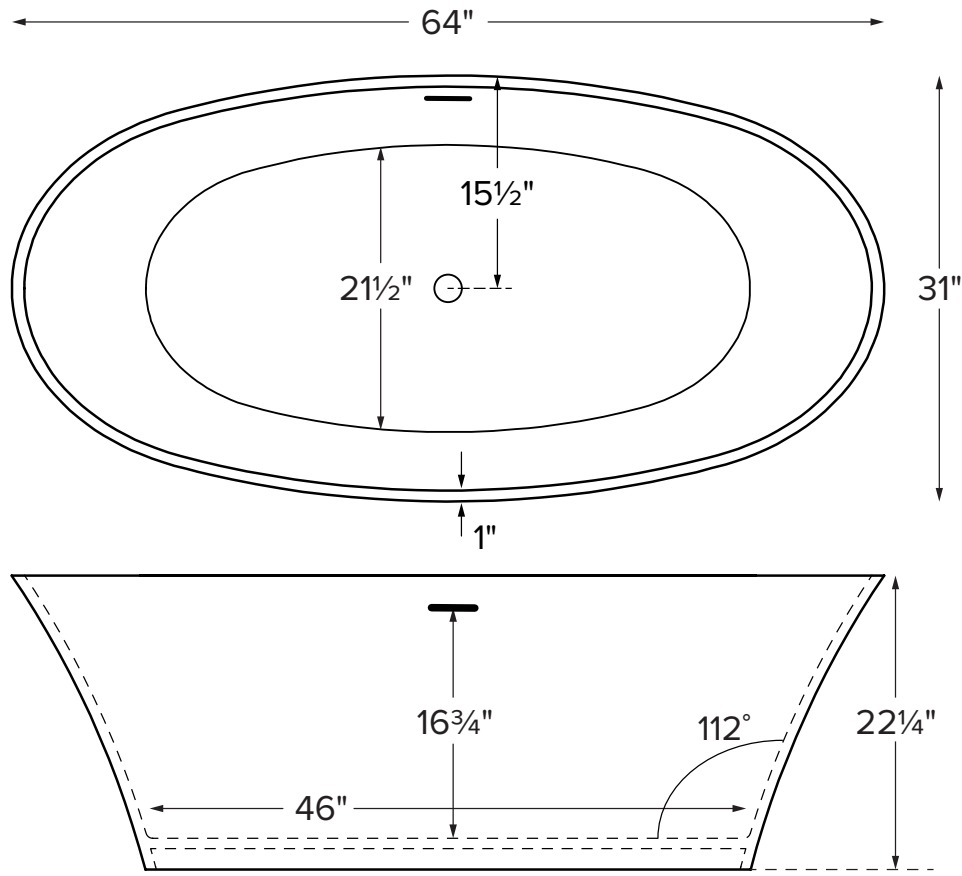

acquabella®

Adeline

MODEL 401
64" x 31" x 21.375"
FREESTANDING 71 gal to overflow
<b>Mineral Composite</b>
150 lbs / 68 kg soaker
Filling this tub to the maximum may require an above average size or dedicated water heater.

- Before discarding tub packaging, check for accessories that may be packaged inside.
- All product measurements are  $\pm 1/2"$ .
- Specifications and configurations are subject to change without notice.
- Measurements herein supersede all others published prior to publication date below.