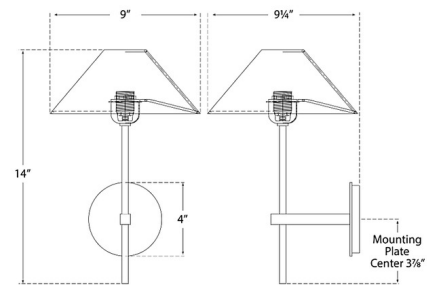

By Visual Comfort Signature

Description

The Hackney Wall Sconce brings a clean midcentury modern look to your interior space. The torch inspired stem is topped with a wide cone shaped shade that casts a warm glow of light across your room. Note: Fixture does not cover a standard US junction box and requires a 2 x 4 inch junction box.

Shown in polished nickel / linen

Specifications

| | |
|--------------------|--|
| COLOR | Linen |
| BODY FINISH | Polished Nickel |
| WATTAGE | 40W |
| DIMMER | Standard 120V |
| DIMENSIONS | 9"W x 14"H x 9.25"D |
| BULB NOT INCLUDED | 1 x B11/Candelabra (E12)/40W/120V Incandescent |
| OTHER BULB OPTIONS | 1 x B11/Candelabra (E12)/120V LED |