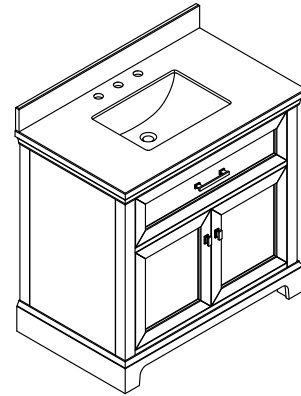

### Features

- Set includes cabinet, precut quartz vanity top, backsplash, sink, cabinet hardware
- Convenient tilt-down drawer for storing smaller, frequently-used items
- Three-way adjustable slow-close door hinges for easy cabinet access
- 20" (508 mm) cabinet interior provides ample storage space
- Finish-matched cabinet interior offers generous clearance for plumbing
- Vanity top has 8" (203 mm) widespread faucet holes; requires deck-mount faucet (sold separately)
- Vibrant® Brushed Nickel hardware included on White vanities, Vibrant Brushed Moderne Brass hardware on Ferrous Grey and Tidal Blue vanities, and Matte Black hardware on Light Oak vanities
- White (GWT) quartz vanity top and backsplash add beauty and long-lasting durability
- Coordinates with White (GWT) quartz side splash (sold separately)

### Installation

- Separate vanity top makes for simplified installation
- Easy installation – no special tools required

### Recommended Products/Accessories

K-38554 4" x 21-11/16" quartz side splash