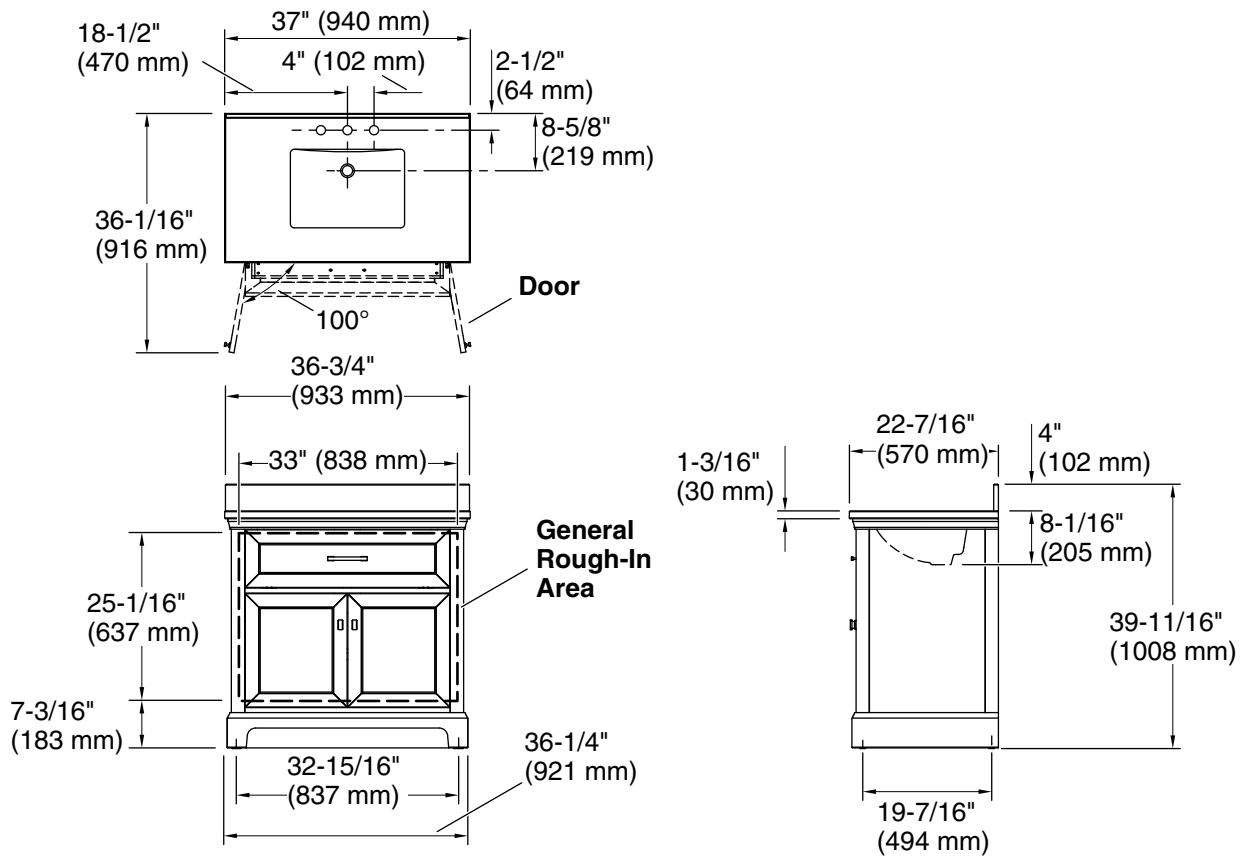

Technical Information

All product dimensions are nominal.

Lighting included: No

Notes

Install this product according to the installation instructions.

Select the type of fastener based upon the wall material. Two 250 lb (113.4 kg) minimum load bearing fasteners are recommended.