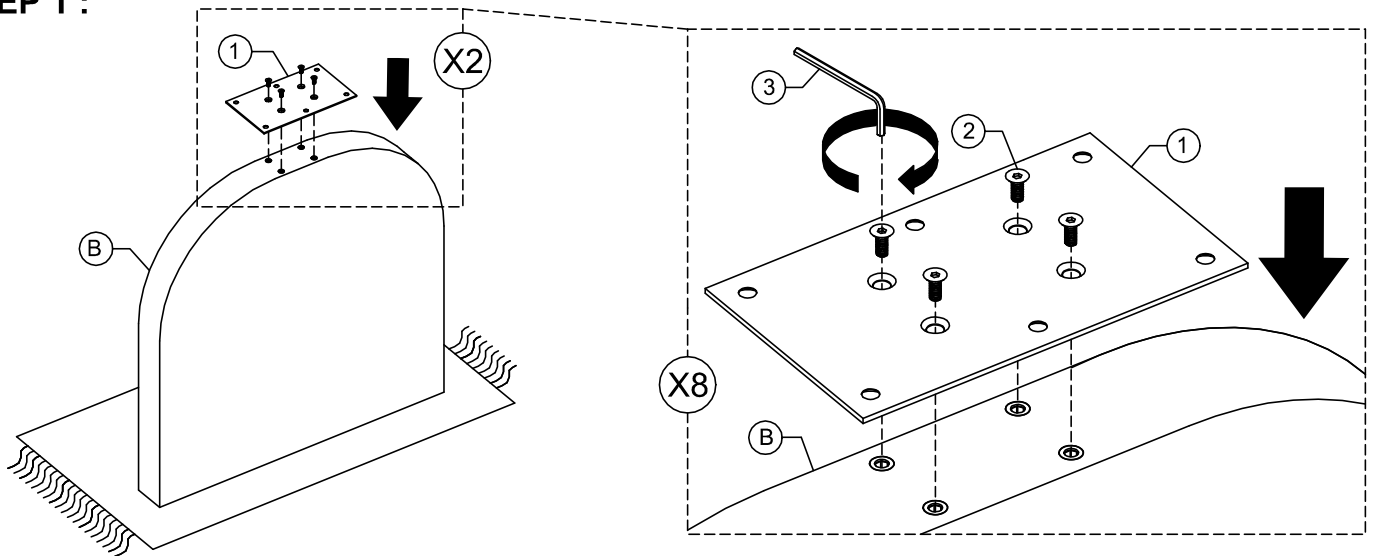

ELORA RECTANGULAR DINING TABLE ASSEMBLY INSTRUCTIONS

PART NO.	IMAGE	DESCRIPTION	QUANTITY
A		TOP	1
B		LEG	2

HARDWARE KIT PACKED IN BOX			
PART NO.	IMAGE	DESCRIPTION	QUANTITY
1		FLAT PLATE	2
2		FLAT HEAD BOLT (6X15mm)	20
3		ALLEN KEY (L4)	1

FULLY ASSEMBLED

STEP 1 :

STEP 2 :

ELORA RECTANGULAR DINING TABLE ASSEMBLY INSTRUCTIONS

STEP 3 :