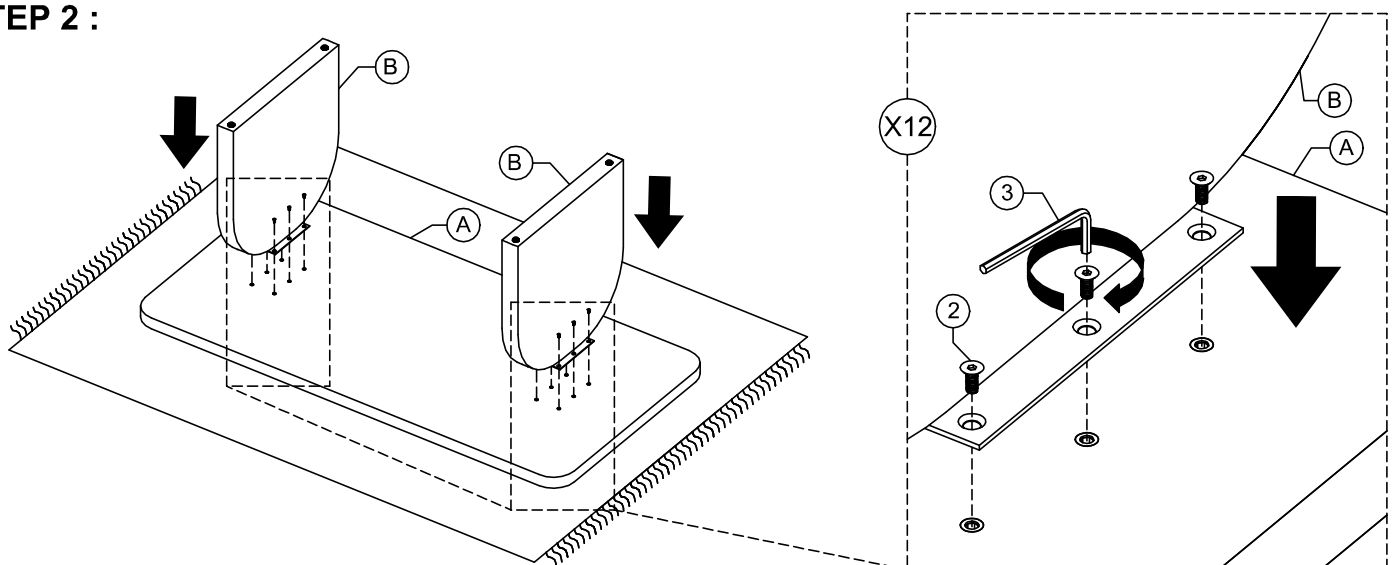

ELORA RECTANGULAR DINING TABLE ASSEMBLY INSTRUCTIONS

PART NO.	IMAGE	DESCRIPTION	QUANTITY
A		TOP	1
B		LEG	2

HARDWARE KIT PACKED IN BOX			
PART NO.	IMAGE	DESCRIPTION	QUANTITY
1		FLAT PLATE	2
2		FLAT HEAD BOLT (6X15mm)	20
3		ALLEN KEY (L4)	1

FULLY ASSEMBLED

STEP 1 :

STEP 2 :

ELORA RECTANGULAR DINING TABLE ASSEMBLY INSTRUCTIONS

STEP 3 :