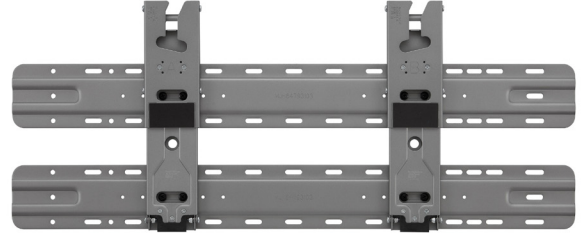

WB21LMB

Slim Wall Mount

Compatible with the following 2024 TV's:

65/55/50 QNED85T Series

65/55/43 QNED80T Series

65/55/50/43 UT80 Series

Compatible with the following 2023 TV's:

65/55/50 QNED80 Series

65/55/50/43 QNED75 Series

65/55/50/43 UR90 Series

65/55/50/43 UR80 Series

SLIM WALL MOUNT

A Slim and sleek fit

See your content without distraction with a slim, minimalist wall mount.

SPECIFICATIONS

Product Dimensions (WxHxD)	18.10" x 11.2" x 0.7"
Shipping Dimensions (WxHxD)	30.79" x 8.86" x 2.52"
Product Weight	6.1 lbs
Shipping Weight	11.0 lbs