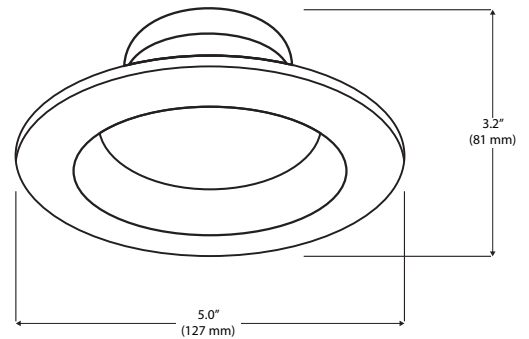

The DLR-SD creates a calming and relaxing experience. DLR-SD provides a subtle light color change while dimming which is perfect for residential environments aspiring to bring the sunset experience indoors. Just like the DLR, the DLR-SD is available in two sizes, is easy to install, and meets all the same specifications.

Construction

- Cast aluminum housing with white polymer trim

Optical System

- Polystyrene diffuser and reflector cone create a uniform light distribution that reduces glare without sacrificing lumen output

Electrical

- Utilizes high performing LEDs with greater than 90 CRI and an R9 greater than 60 at 3000k only
- Color tolerance tighter than the 3-step MacAdam ellipse for consistent color performance
- Dimmable to 10% with most TRIAC dimmers
- Dims from 3000K to 2000K
- Thermally protected, high efficiency driver
- Operating temperature rating of 0°F to 120°F (-18°C to 49°C)
- Input voltage of 120V
- Lifetime rated for greater than 60,000 hours
- LM-79, LM-80 testing performed in accordance with IESNA standards
- Meets FCC Part 15, Subpart B, Class B standards for conducted and radiated emissions.

Finish

- Available in White polymer baffled trim

Installation

- Compatible with most 4" recessed housings
- Quick and easy installation with a screw-in Edison base (GU24 socket string available) and mounting clip system

Warranty

- 5-year limited system warranty standard

Project

Date

Type

Date