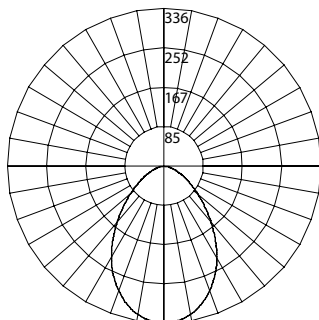

Input Voltage (VAC)	120V
System Level Power (W)	9.8
Delivered Lumens (Lm)	581
System Efficacy (Lm/W)	59.3
Correlated Color Temp (K)	2999
Color Rendering Index (CRI)	95
Beam Angle	77°
Spacing Criteria	1.06