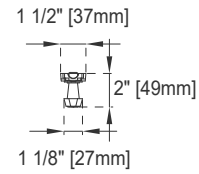

## Dimension

Width: 35-3/8"  
Depth: 23-3/8"  
Height: 32-3/4"  
Rough-In Height: 21-1/2"

Visit website for warranty and installation information  
[www.jamesmartinvanities.com](http://www.jamesmartinvanities.com)

# JAMES MARTIN VANITIES

238-105-5511

Top View

Front View

Latch

Knob

All dimensions are nominal

Diagrams are of cabinet only- James Martin Optional Countertops and sinks are not shown

# JAMES MARTIN VANITIES

238-105-5511

Side View 1

Side View 2

Back View

All dimensions are nominal

Diagrams are of cabinet only-James Martin Optional Countertops and sinks are not shown

Visit website for warranty and installation information  
[www.jamesmartinvanities.com](http://www.jamesmartinvanities.com)