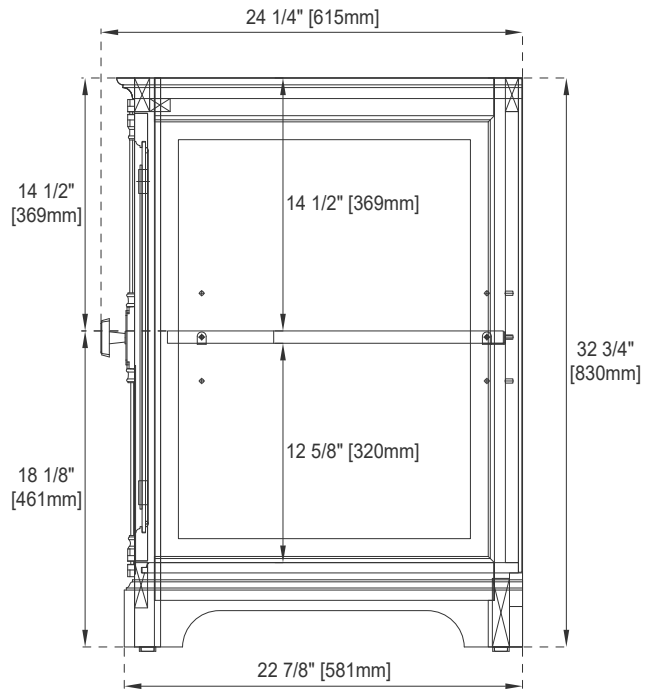

## Dimension

Width: 35-3/8"  
Depth: 23-3/8"  
Height: 32-3/4"  
Rough-In Height: 21-1/2"

Visit website for warranty and installation information  
[www.jamesmartinvanities.com](http://www.jamesmartinvanities.com)

# JAMES MARTIN VANITIES

238-105-5511

Top View

Front View

Latch

Knob

All dimensions are nominal

Diagrams are of cabinet only- James Martin Optional Countertops and sinks are not shown

# 36" PROVIDENCE VANITY

# JAMES MARTIN VANITIES

238-105-5511

Side View 1

Side View 2

Back View

All dimensions are nominal

Diagrams are of cabinet only-James Martin Optional Countertops and sinks are not shown

Visit website for warranty and installation information  
[www.jamesmartinvanities.com](http://www.jamesmartinvanities.com)