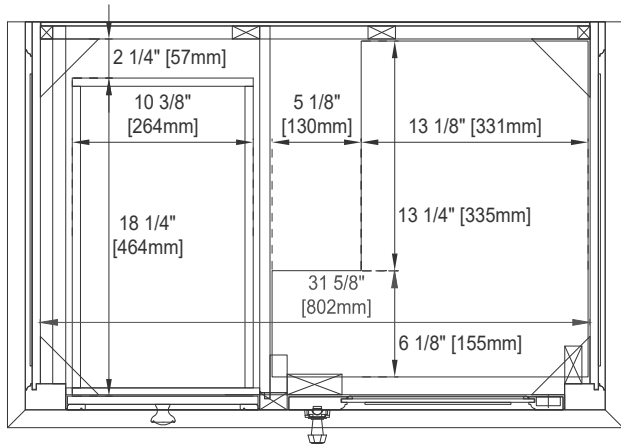

## Features and Materials

Solids: Ash  
Veneers: Red OAK  
Panels: Plywood  
Installation Type: Floor Standing  
Number of Basins: One, with optional 3cm top  
Vanity Top Included: NO, Optional 3cm Tops Available with Sinks  
Basins Included: NO  
Overflow: Yes, Front Facing  
Optional Wooden Backsplash  
Number of Doors: One  
Number of Drawers: Two  
Number of Tip Outs: NO  
Bamboo Storage Tray: NO  
Assembly Type: Installation of optional 3cm top with sink  
Drawer Box Material and Construction: 12mm Plywood/English Dovetail  
Joinery Hardware Material and Finish: Zinc Alloy in Antique Pewter  
Color Fits Drain Hole Size: 1 3/4"  
Full Extension, Soft Close Glides  
European Soft Close Hinges  
Aluminum Laminate Drawer Liners  
Adjustable Levelers

## Dimension

Width: 35-3/8"  
Depth: 23-3/8"  
Height: 32-3/4"  
Rough-In Height: 21-1/2"

Visit website for warranty and installation information  
[www.jamesmartinvanities.com](http://www.jamesmartinvanities.com)

# JAMES MARTIN VANITIES

238-105-5511

Top View

Front View

Latch

Knob

All dimensions are nominal

Diagrams are of cabinet only- James Martin Optional Countertops and sinks are not shown