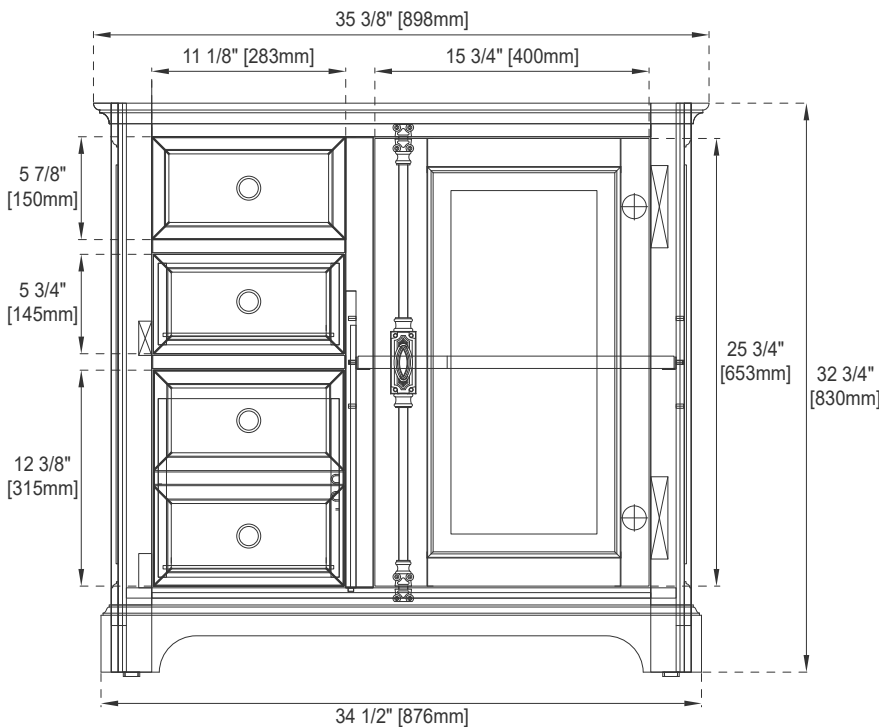

## Features and Materials

Solids: Ash  
Veneers: Red OAK  
Panels: Plywood  
Installation Type: Floor Standing  
Number of Basins: One, with optional 3cm top  
Vanity Top Included: NO, Optional 3cm Tops Available with Sinks  
Basins Included: NO  
Overflow: Yes, Front Facing  
Optional Wooden Backsplash  
Number of Doors: One  
Number of Drawers: Two  
Number of Tip Outs: NO  
Bamboo Storage Tray: NO  
Assembly Type: Installation of optional 3cm top with sink  
Drawer Box Material and Construction: 12mm Plywood/English Dovetail  
Joinery Hardware Material and Finish: Zinc Alloy in Antique Pewter  
Color Fits Drain Hole Size: 1 3/4"  
Full Extension, Soft Close Glides  
European Soft Close Hinges  
Aluminum Laminate Drawer Liners  
Adjustable Levelers

## Dimension

Width: 35-3/8"  
Depth: 23-3/8"  
Height: 32-3/4"  
Rough-In Height: 21-1/2"

Visit website for warranty and installation information  
[www.jamesmartinvanities.com](http://www.jamesmartinvanities.com)

# JAMES MARTIN VANITIES

238-105-5511

Top View

Front View

Latch

Knob

All dimensions are nominal

Diagrams are of cabinet only- James Martin Optional Countertops and sinks are not shown