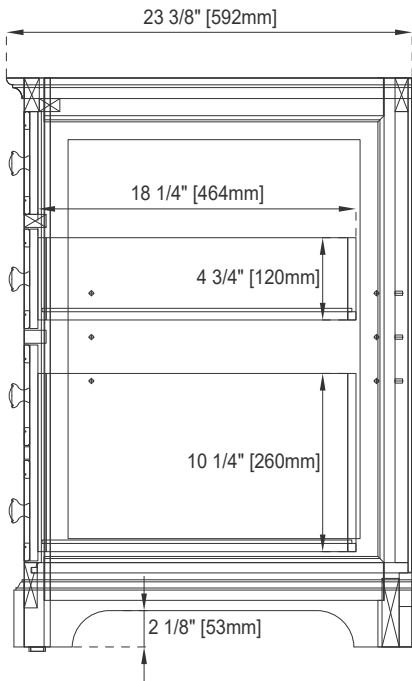

## Dimension

Width: 35-3/8"  
Depth: 23-3/8"  
Height: 32-3/4"  
Rough-In Height: 21-1/2"

Visit website for warranty and installation information  
[www.jamesmartinvanities.com](http://www.jamesmartinvanities.com)

# JAMES MARTIN VANITIES

238-105-5511

Top View

Front View

Latch

Knob

All dimensions are nominal

Diagrams are of cabinet only- James Martin Optional Countertops and sinks are not shown

# 36" PROVIDENCE VANITY

# JAMES MARTIN VANITIES

238-105-5511

Side View 1

Side View 2

Back View

All dimensions are nominal

Diagrams are of cabinet only-James Martin Optional Countertops and sinks are not shown

Visit website for warranty and installation information  
[www.jamesmartinvanities.com](http://www.jamesmartinvanities.com)