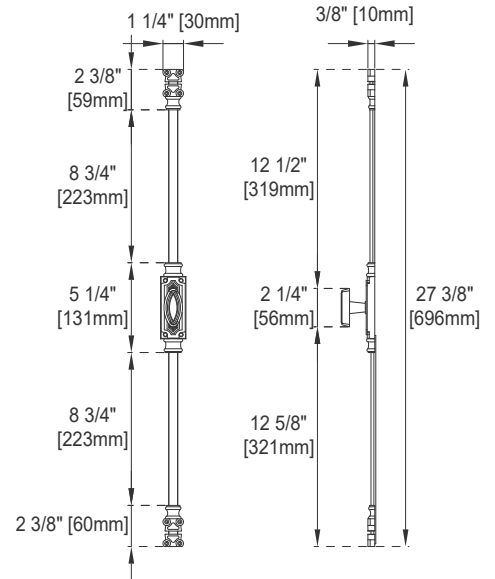

## Features and Materials

Solids: Ash  
Veneers: Red OAK  
Panels: Plywood  
Installation Type: Floor Standing  
Number of Basins: One, with optional 3cm top  
Vanity Top Included: NO, Optional 3cm Tops Available with Sinks  
Basins Included: NO  
Overflow: Yes, Front Facing  
Optional Wooden Backsplash  
Number of Doors: One  
Number of Drawers: Two  
Number of Tip Outs: NO  
Bamboo Storage Tray: NO  
Assembly Type: Installation of optional 3cm top with sink  
Drawer Box Material and Construction: 12mm Plywood/English Dovetail  
Joinery Hardware Material and Finish: Zinc Alloy in Antique Pewter  
Color Fits Drain Hole Size: 1 3/4"  
Full Extension, Soft Close Glides  
European Soft Close Hinges  
Aluminum Laminate Drawer Liners  
Adjustable Levelers

## Dimension

Width: 35-3/8"  
Depth: 23-3/8"  
Height: 32-3/4"  
Rough-In Height: 21-1/2"

Visit website for warranty and installation information  
[www.jamesmartinvanities.com](http://www.jamesmartinvanities.com)

# JAMES MARTIN VANITIES

238-105-5511

Top View

Front View

Latch

Knob

All dimensions are nominal

Diagrams are of cabinet only- James Martin Optional Countertops and sinks are not shown

# JAMES MARTIN VANITIES

238-105-5511

Side View 1

Side View 2

Back View

All dimensions are nominal

Diagrams are of cabinet only-James Martin Optional Countertops and sinks are not shown

Visit website for warranty and installation information  
[www.jamesmartinvanities.com](http://www.jamesmartinvanities.com)