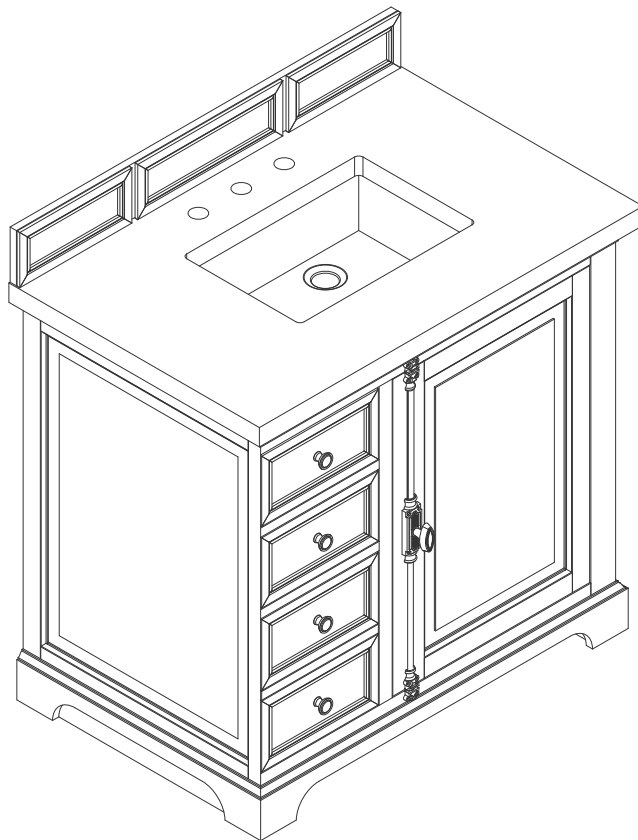

# 36" PROVIDENCE VANITY

**JAMES MARTIN**  
VANITIES

238-105-5511

## Features and Materials

Solids: Ash  
Veneers: Red OAK  
Panels: Plywood  
Installation Type: Floor Standing  
Number of Basins: One, with optional 3cm top  
Vanity Top Included: NO, Optional 3cm Tops Available with Sinks  
Basins Included: NO  
Overflow: Yes, Front Facing  
Optional Wooden Backsplash  
Number of Doors: One  
Number of Drawers: Two  
Number of Tip Outs: NO  
Bamboo Storage Tray: NO  
Assembly Type: Installation of optional 3cm top with sink  
Drawer Box Material and Construction: 12mm Plywood/English Dovetail  
Joinery Hardware Material and Finish: Zinc Alloy in Antique Pewter  
Color Fits Drain Hole Size: 1 3/4"  
Full Extension, Soft Close Glides  
European Soft Close Hinges  
Aluminum Laminate Drawer Liners  
Adjustable Levelers

## Dimension

Width: 35-3/8"  
Depth: 23-3/8"  
Height: 32-3/4"  
Rough-In Height: 21-1/2"

Visit website for warranty and installation information  
[www.jamesmartinvanities.com](http://www.jamesmartinvanities.com)

# 36" PROVIDENCE VANITY