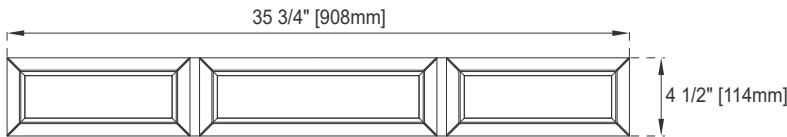

36" PROVIDENCE VANITY

JAMES MARTIN VANITIES

238-105-5511

Front View

Knob

All dimensions are nominal

Diagrams are of cabinet only- James Martin Optional Countertops and sinks are not shown

Visit website for warranty and installation information
www.jamesmartinvanities.com