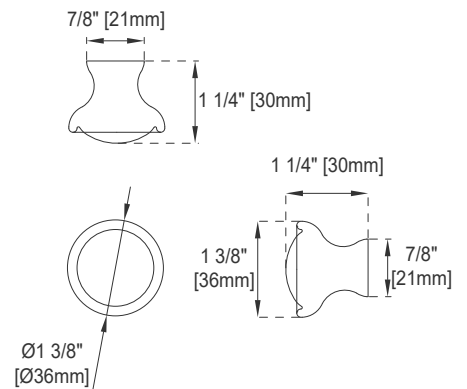

## Features and Materials

Solids: Ash  
Veneers: Red OAK  
Panels: Plywood  
Installation Type: Floor Standing  
Number of Basins: One, with optional 3cm top  
Vanity Top Included: NO, Optional 3cm Tops Available with Sinks  
Basins Included: NO  
Overflow: Yes, Front Facing  
Optional Wooden Backsplash  
Number of Doors: One  
Number of Drawers: Two  
Number of Tip Outs: NO  
Bamboo Storage Tray: NO  
Assembly Type: Installation of optional 3cm top with sink  
Drawer Box Material and Construction: 12mm Plywood/English Dovetail  
Joinery Hardware Material and Finish: Zinc Alloy in Antique Pewter  
Color Fits Drain Hole Size: 1 3/4"  
Full Extension, Soft Close Glides  
European Soft Close Hinges  
Aluminum Laminate Drawer Liners  
Adjustable Levelers

## Dimension

Width: 35-3/8"  
Depth: 23-3/8"  
Height: 32-3/4"  
Rough-In Height: 21-1/2"

Visit website for warranty and installation information  
[www.jamesmartinvanities.com](http://www.jamesmartinvanities.com)

# JAMES MARTIN VANITIES

238-105-5511

Top View

Front View

Latch

Knob

All dimensions are nominal

Diagrams are of cabinet only- James Martin Optional Countertops and sinks are not shown

# JAMES MARTIN VANITIES

238-105-5511

Side View 1

Side View 2

Back View

All dimensions are nominal

Diagrams are of cabinet only-James Martin Optional Countertops and sinks are not shown

Visit website for warranty and installation information  
[www.jamesmartinvanities.com](http://www.jamesmartinvanities.com)