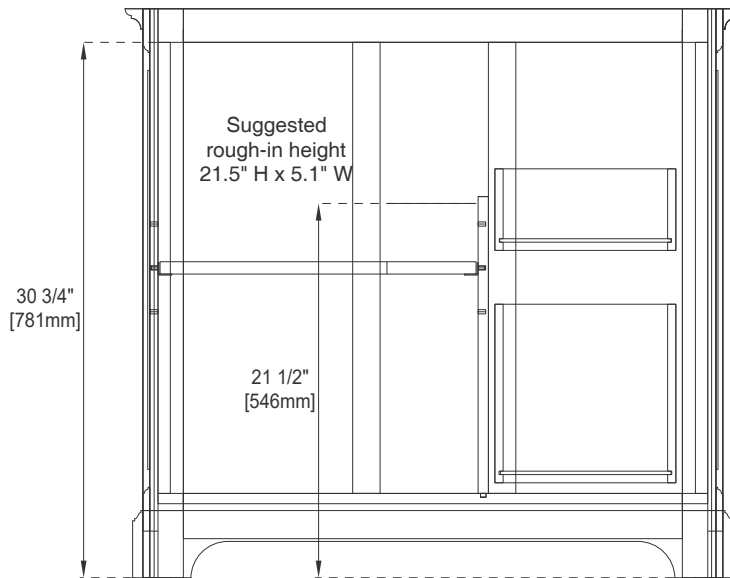

## Features and Materials

Solids: Ash  
Veneers: Red OAK  
Panels: Plywood  
Installation Type: Floor Standing  
Number of Basins: One, with optional 3cm top  
Vanity Top Included: NO, Optional 3cm Tops Available with Sinks  
Basins Included: NO  
Overflow: Yes, Front Facing  
Optional Wooden Backsplash  
Number of Doors: One  
Number of Drawers: Two  
Number of Tip Outs: NO  
Bamboo Storage Tray: NO  
Assembly Type: Installation of optional 3cm top with sink  
Drawer Box Material and Construction: 12mm Plywood/English Dovetail  
Joinery Hardware Material and Finish: Zinc Alloy in Antique Pewter  
Color Fits Drain Hole Size: 1 3/4"  
Full Extension, Soft Close Glides  
European Soft Close Hinges  
Aluminum Laminate Drawer Liners  
Adjustable Levelers

## Dimension

Width: 35-3/8"  
Depth: 23-3/8"  
Height: 32-3/4"  
Rough-In Height: 21-1/2"

Visit website for warranty and installation information  
[www.jamesmartinvanities.com](http://www.jamesmartinvanities.com)

# JAMES MARTIN VANITIES

238-105-5511

Side View 1

Side View 2

Back View

All dimensions are nominal

Diagrams are of cabinet only-James Martin Optional Countertops and sinks are not shown

Visit website for warranty and installation information  
[www.jamesmartinvanities.com](http://www.jamesmartinvanities.com)