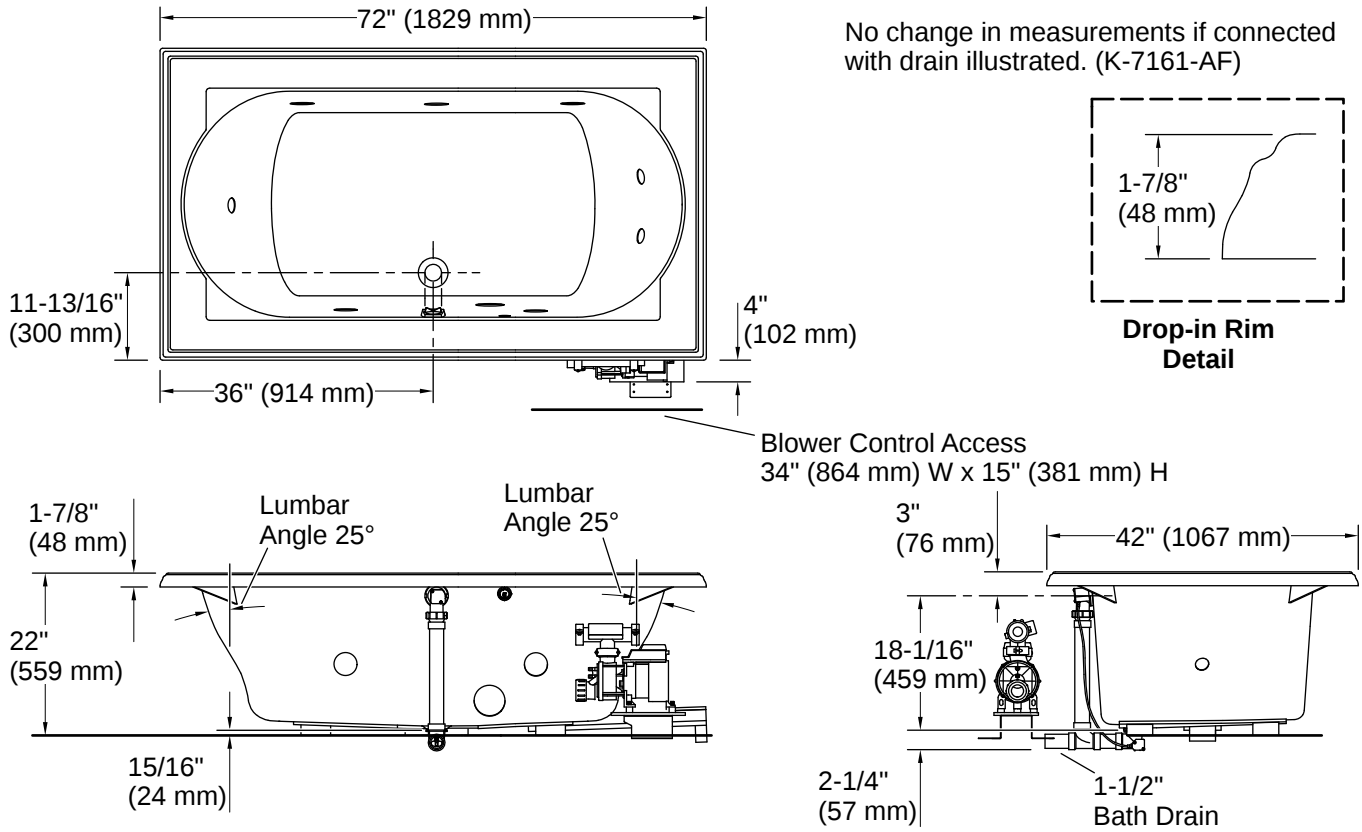

Installation

- Drop-in
- Rear center drain

Installation Notes

Install this product according to the installation instructions.

Measure your actual product for rough-in details.

The hot water supply should be 70% of the capacity of the bath or greater. Installations will vary.