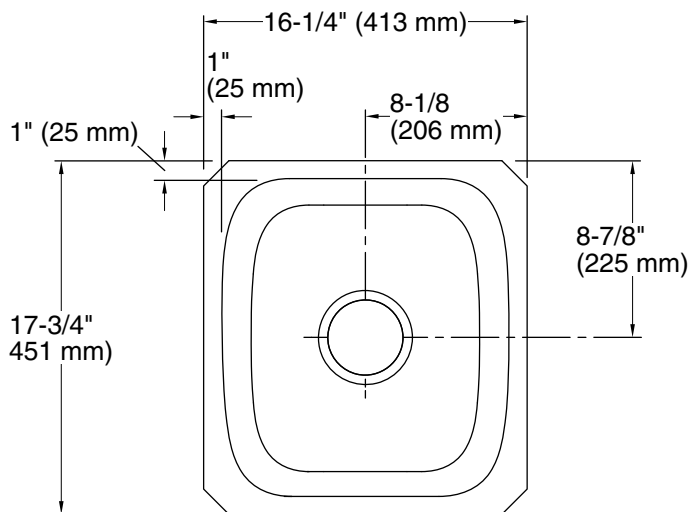

Mounting bracket assembly provides a secure installation.

Technical Information

All product dimensions are nominal.

Basin configuration: Single Bowl
Min. base cabinet width: 21" (533 mm)

Bowl area (Only): Length: 14-1/4" (362 mm)
Width: 15-3/4" (400 mm)
Bowl depth: 8" (203 mm)
Water depth: 8" (203 mm)

Drain hole: 3-3/4" (95 mm)

Template: 1315843-7, required, included

Notes

Install this product according to the installation instructions.

Measure your actual product for roughing-in details.

Use the supplied cut-out template to select either a hidden or exposed rim.

ADA compliant when installed to the specific requirements of these regulations.

ADA permits a parallel approach to wet bars.