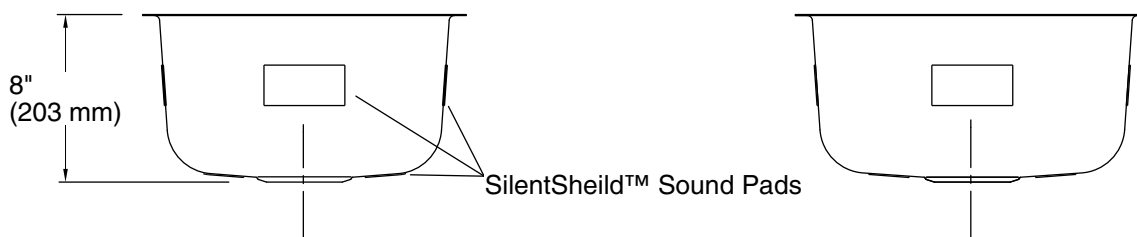

Mounting bracket assembly provides a secure installation.