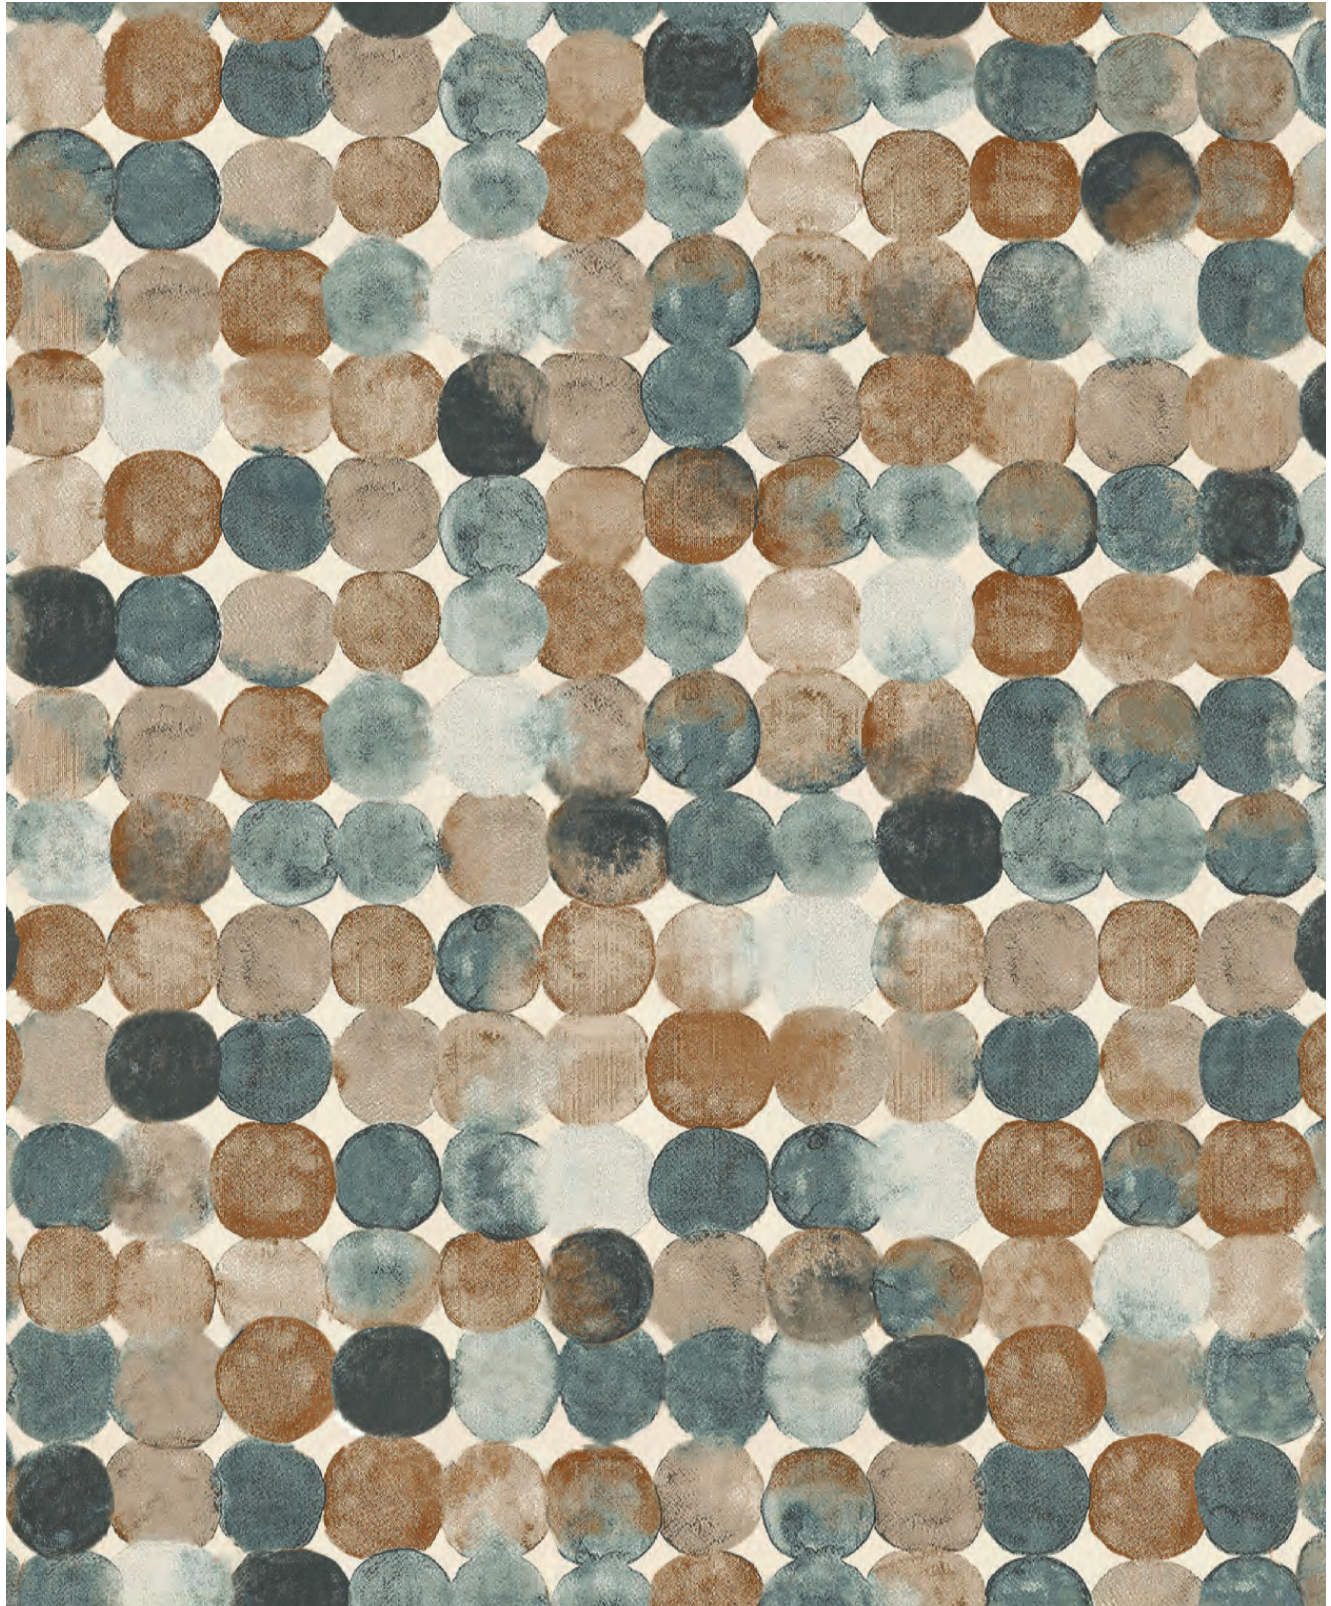

AGIO™

Glazed Porcelain

12 Colors | 7 Patterns | 5 Sizes

OVALE