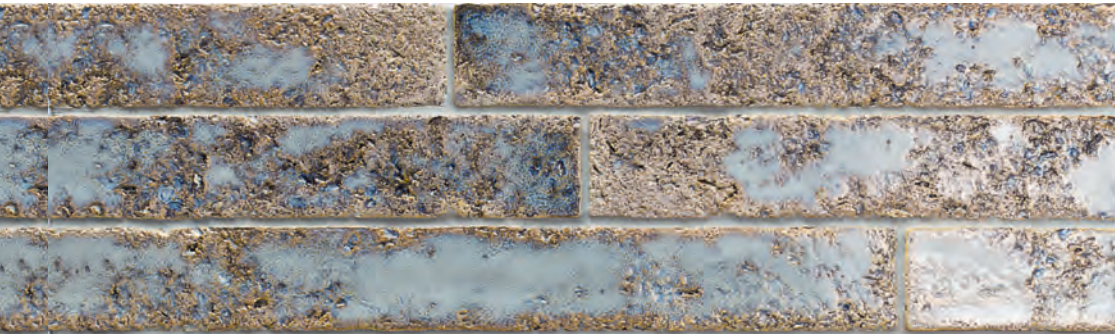

RUMBLE™

Glazed Ceramic | 4 Colors | 1 Size

COMING
SOON!

AQUA