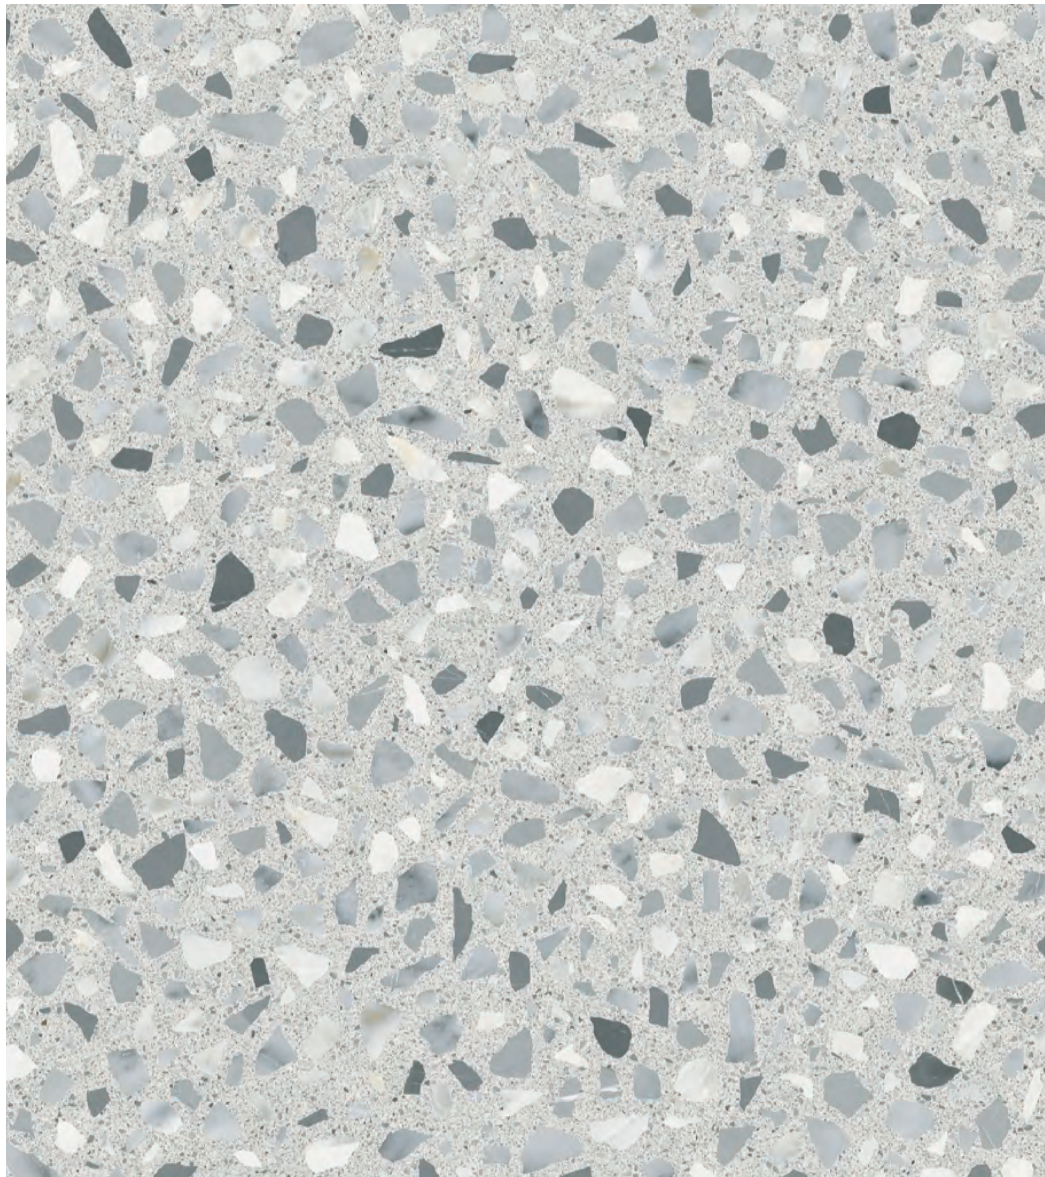

FLAKE LIGHT GRAY

AUTHENTIC MATERIALS

PERENNE™

Color Body Porcelain | 12 Colors | 5 Patterns | 11 Sizes

DYE

AUTHENTIC MATERIALS

PERENNE™

Color Body Porcelain | 12 Colors | 5 Patterns | 11 Sizes