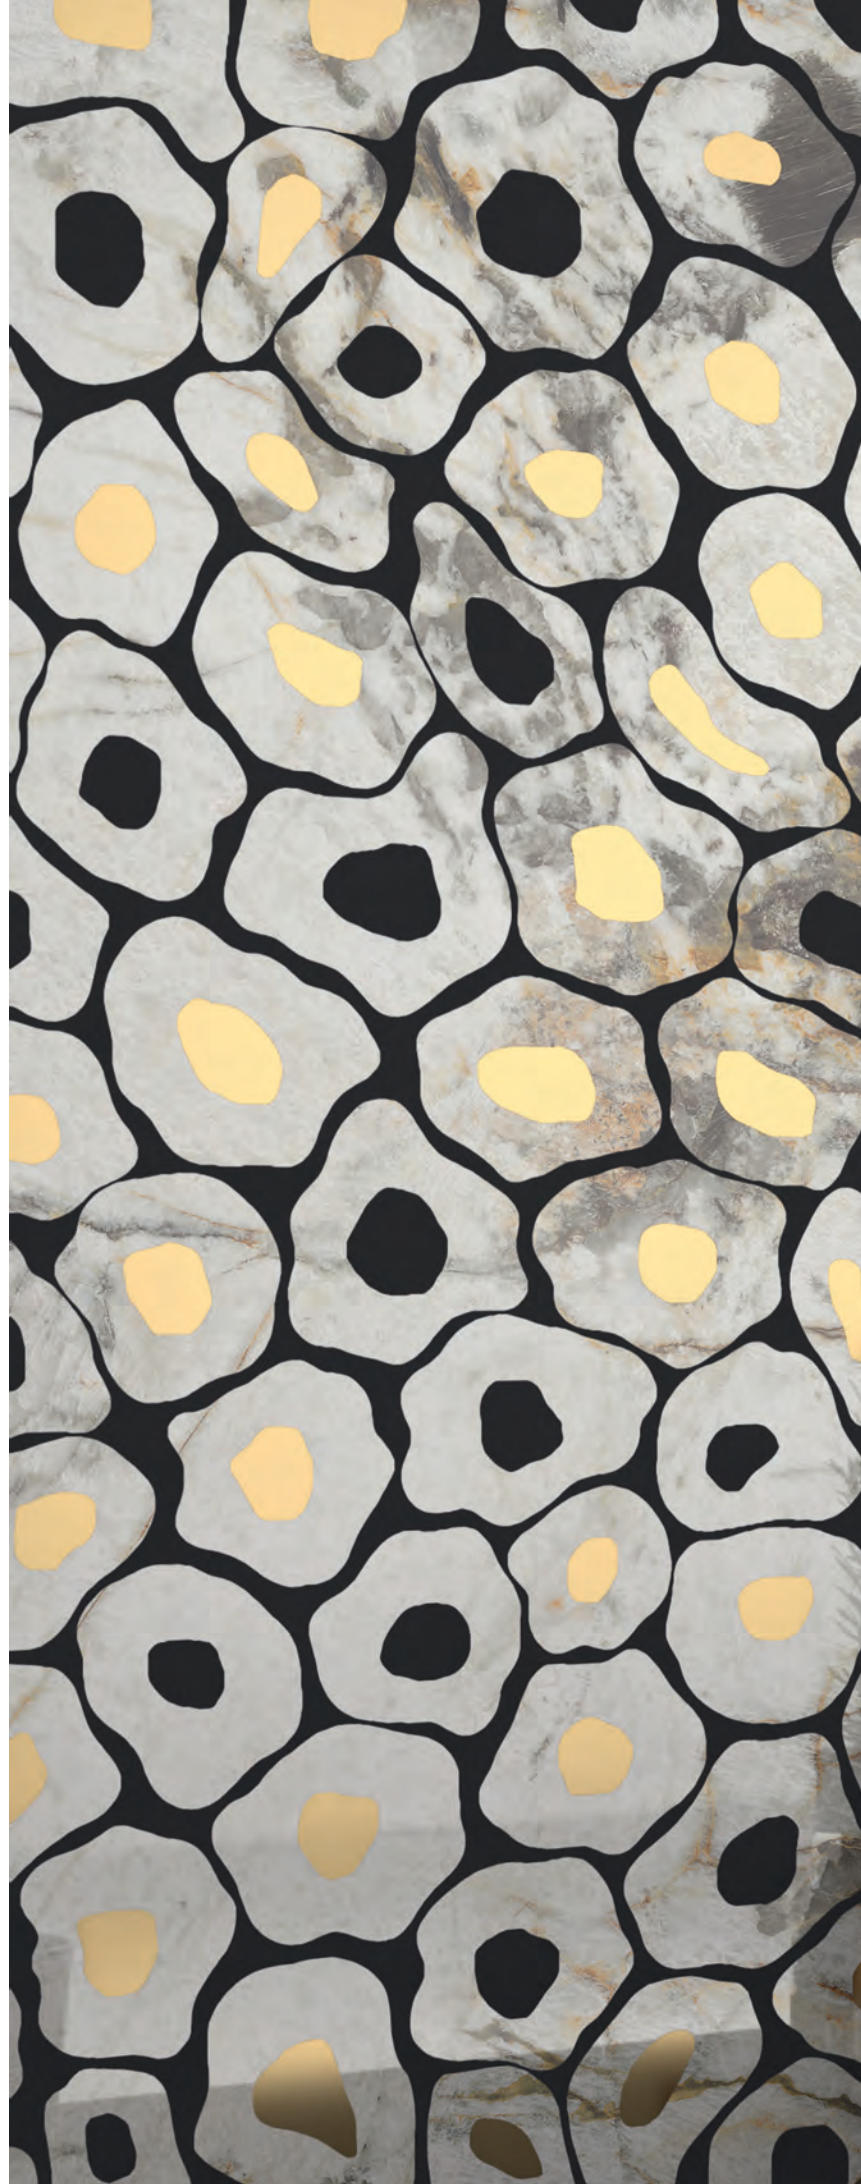

INTO THE WILD WITH ANIMAL PRINTS

ZAMBIA™

Glazed Porcelain | 8 Colors | 2 Sizes

JAG

REDEFINED LUXURY
STUNNING GOLD GLAZING

ADDITIONAL FIRING PROCESS
ETCHES IT INTO THE TILE

INTO THE WILD WITH ANIMAL PRINTS

AUTHENTIC MATERIALS