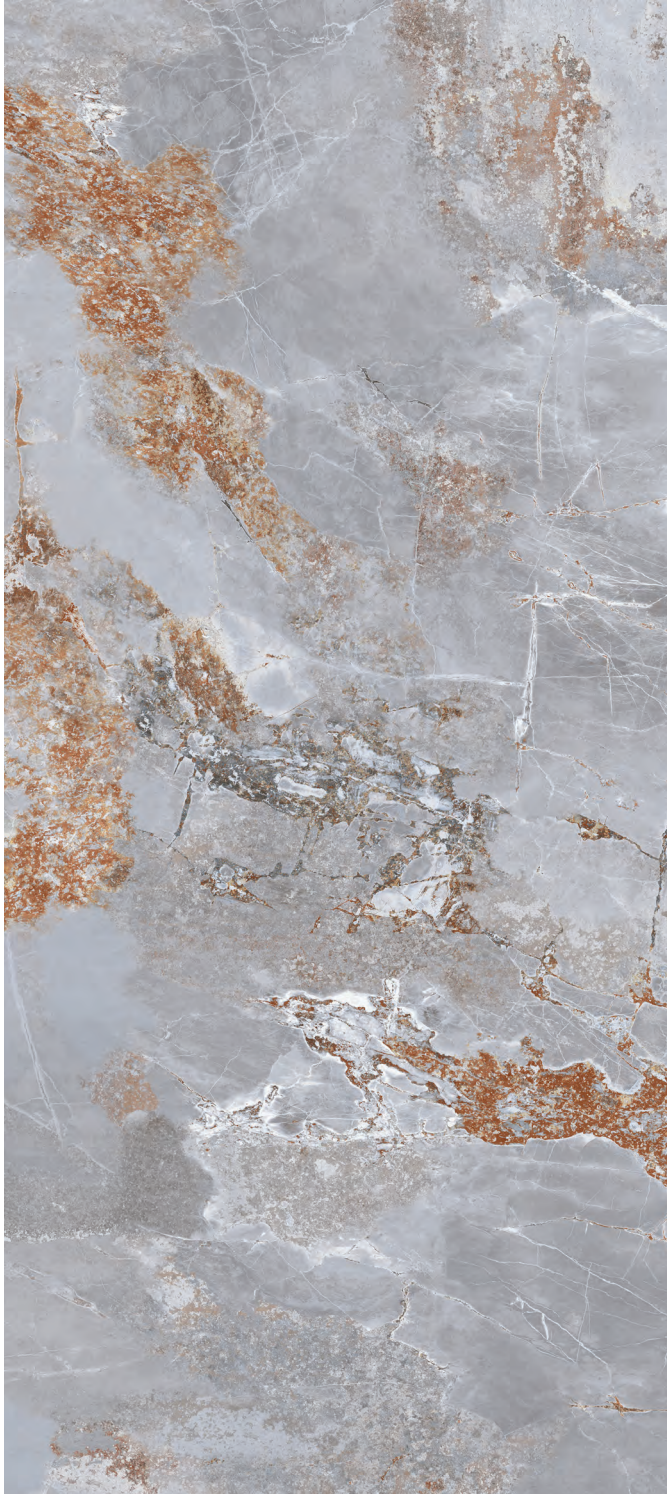

EXPANSE™

Thin & Glazed Porcelain | 8 Styles | 16 Colors

MARMO METALLO