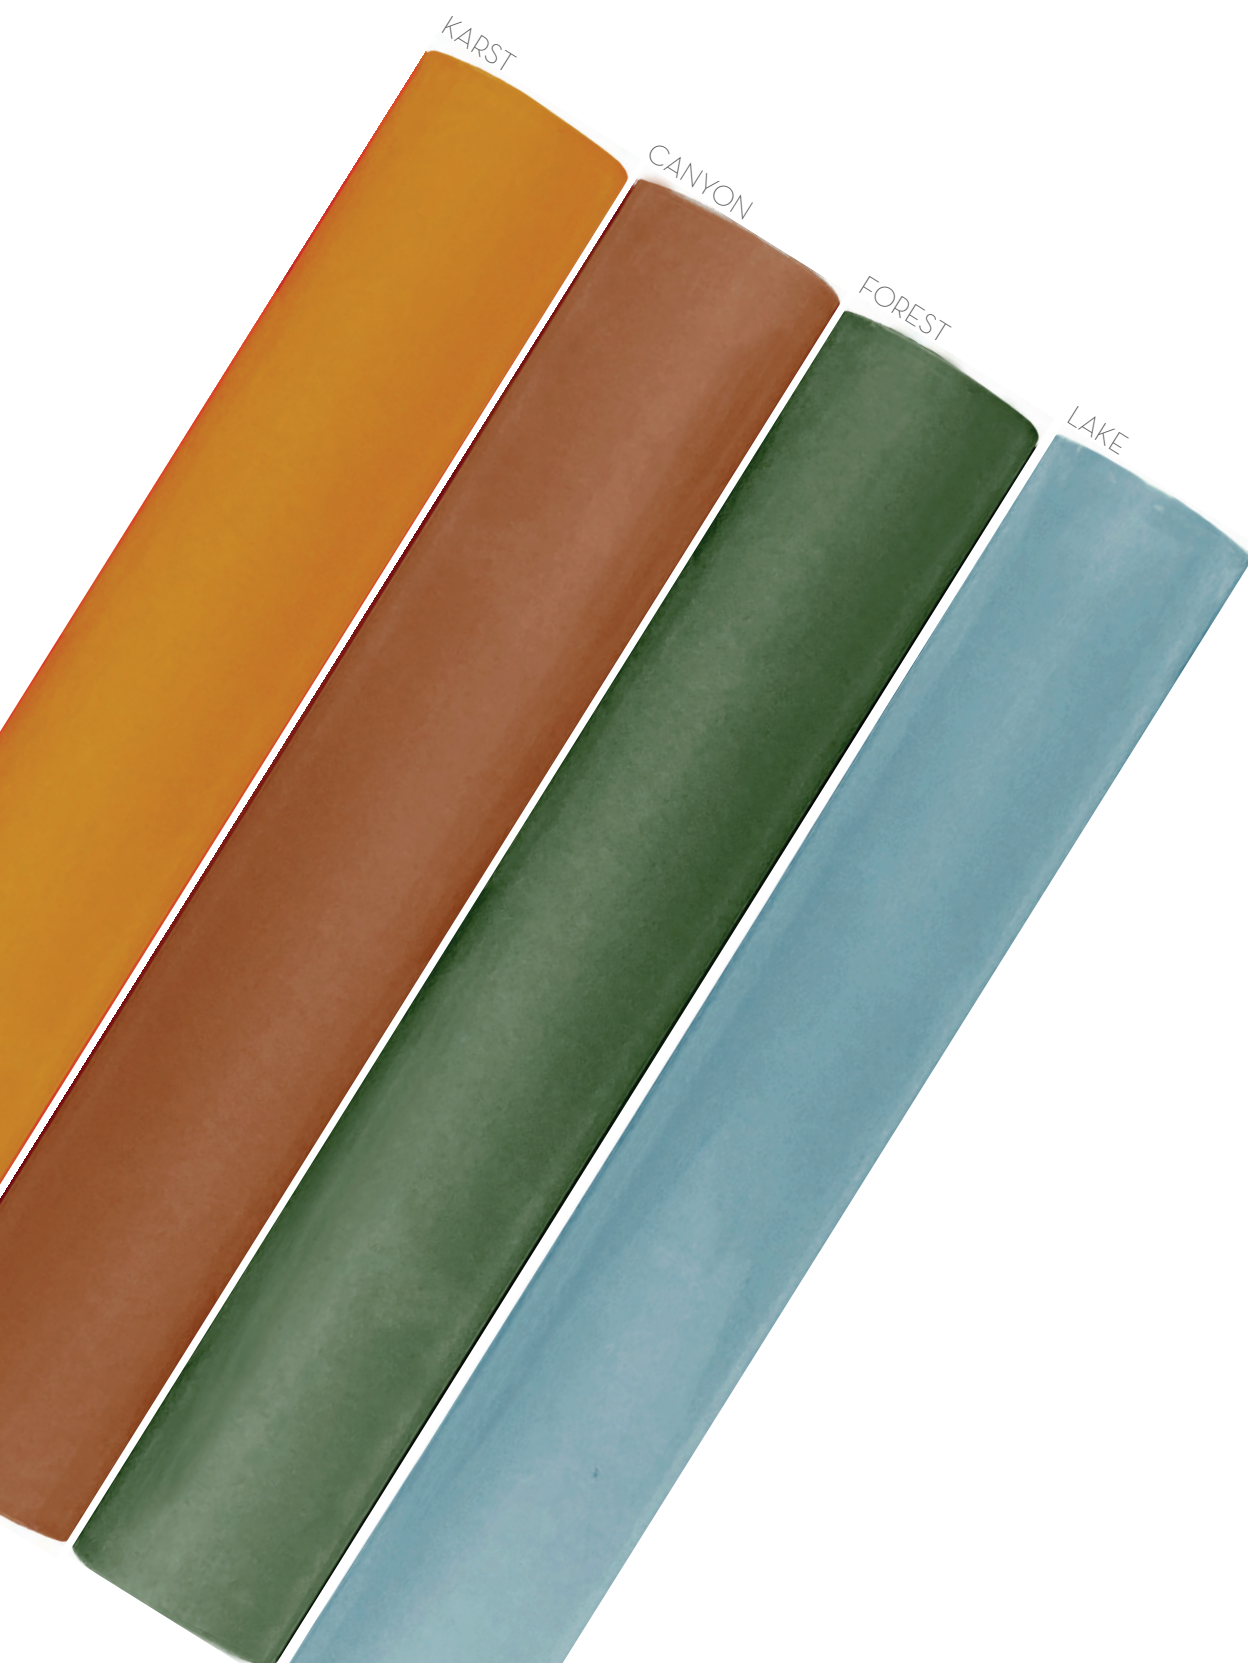

Extruded Glazed Porcelain | 6 Colors | 1 Size

OCEAN

PAPAYA

CREAM

TEXTURE TAKEOVER

TRIVENI™

Glazed Ceramic | 7 Colors | 11 Patterns | 7 Sizes

TEXTURE TAKEOVER