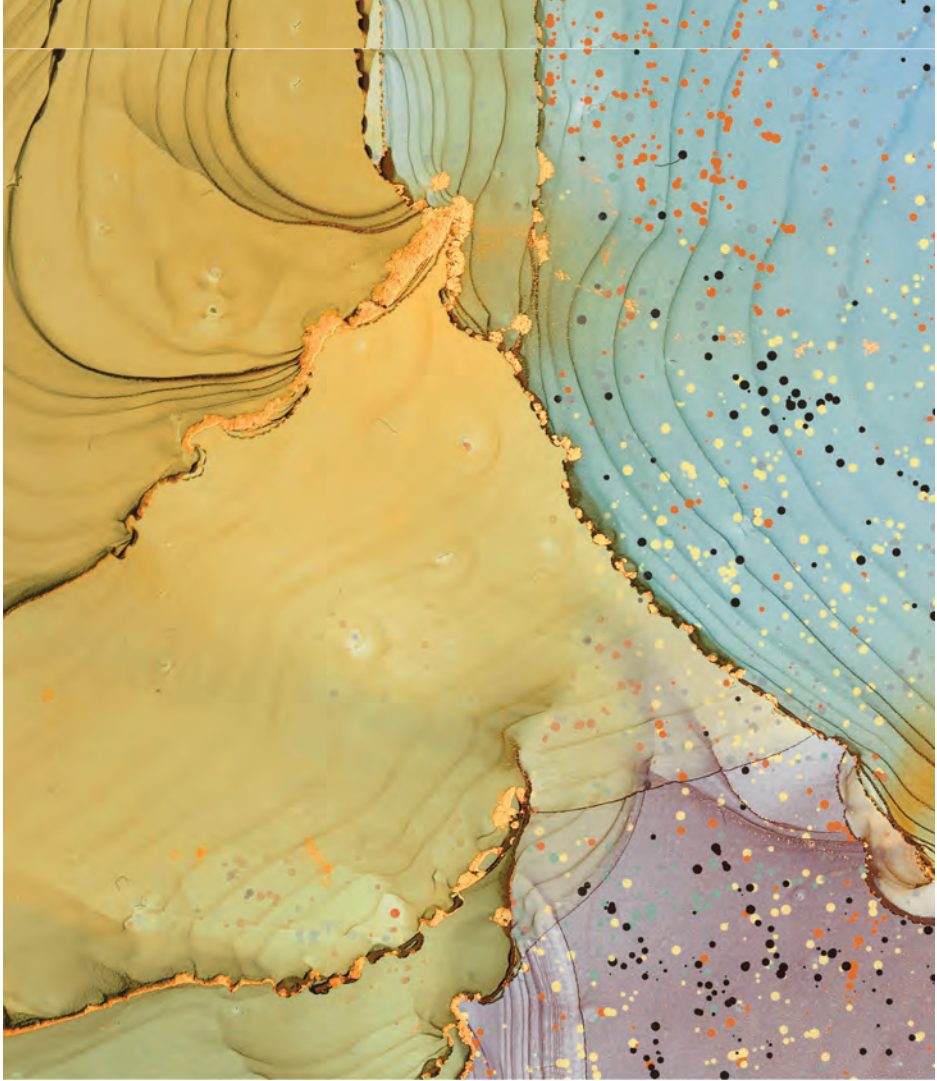

Glazed Ceramic | 7 Colors | 11 Patterns | 7 Sizes

BOLD & BEAUTIFUL

WHIRL

PATTERN PLAY

Classic patterns are being combined in novel ways to capture attention with either a striking or more subtle visual. Plan to see various tones of tile used together in interesting ways to create stripes, gradients, or checkered patterns.