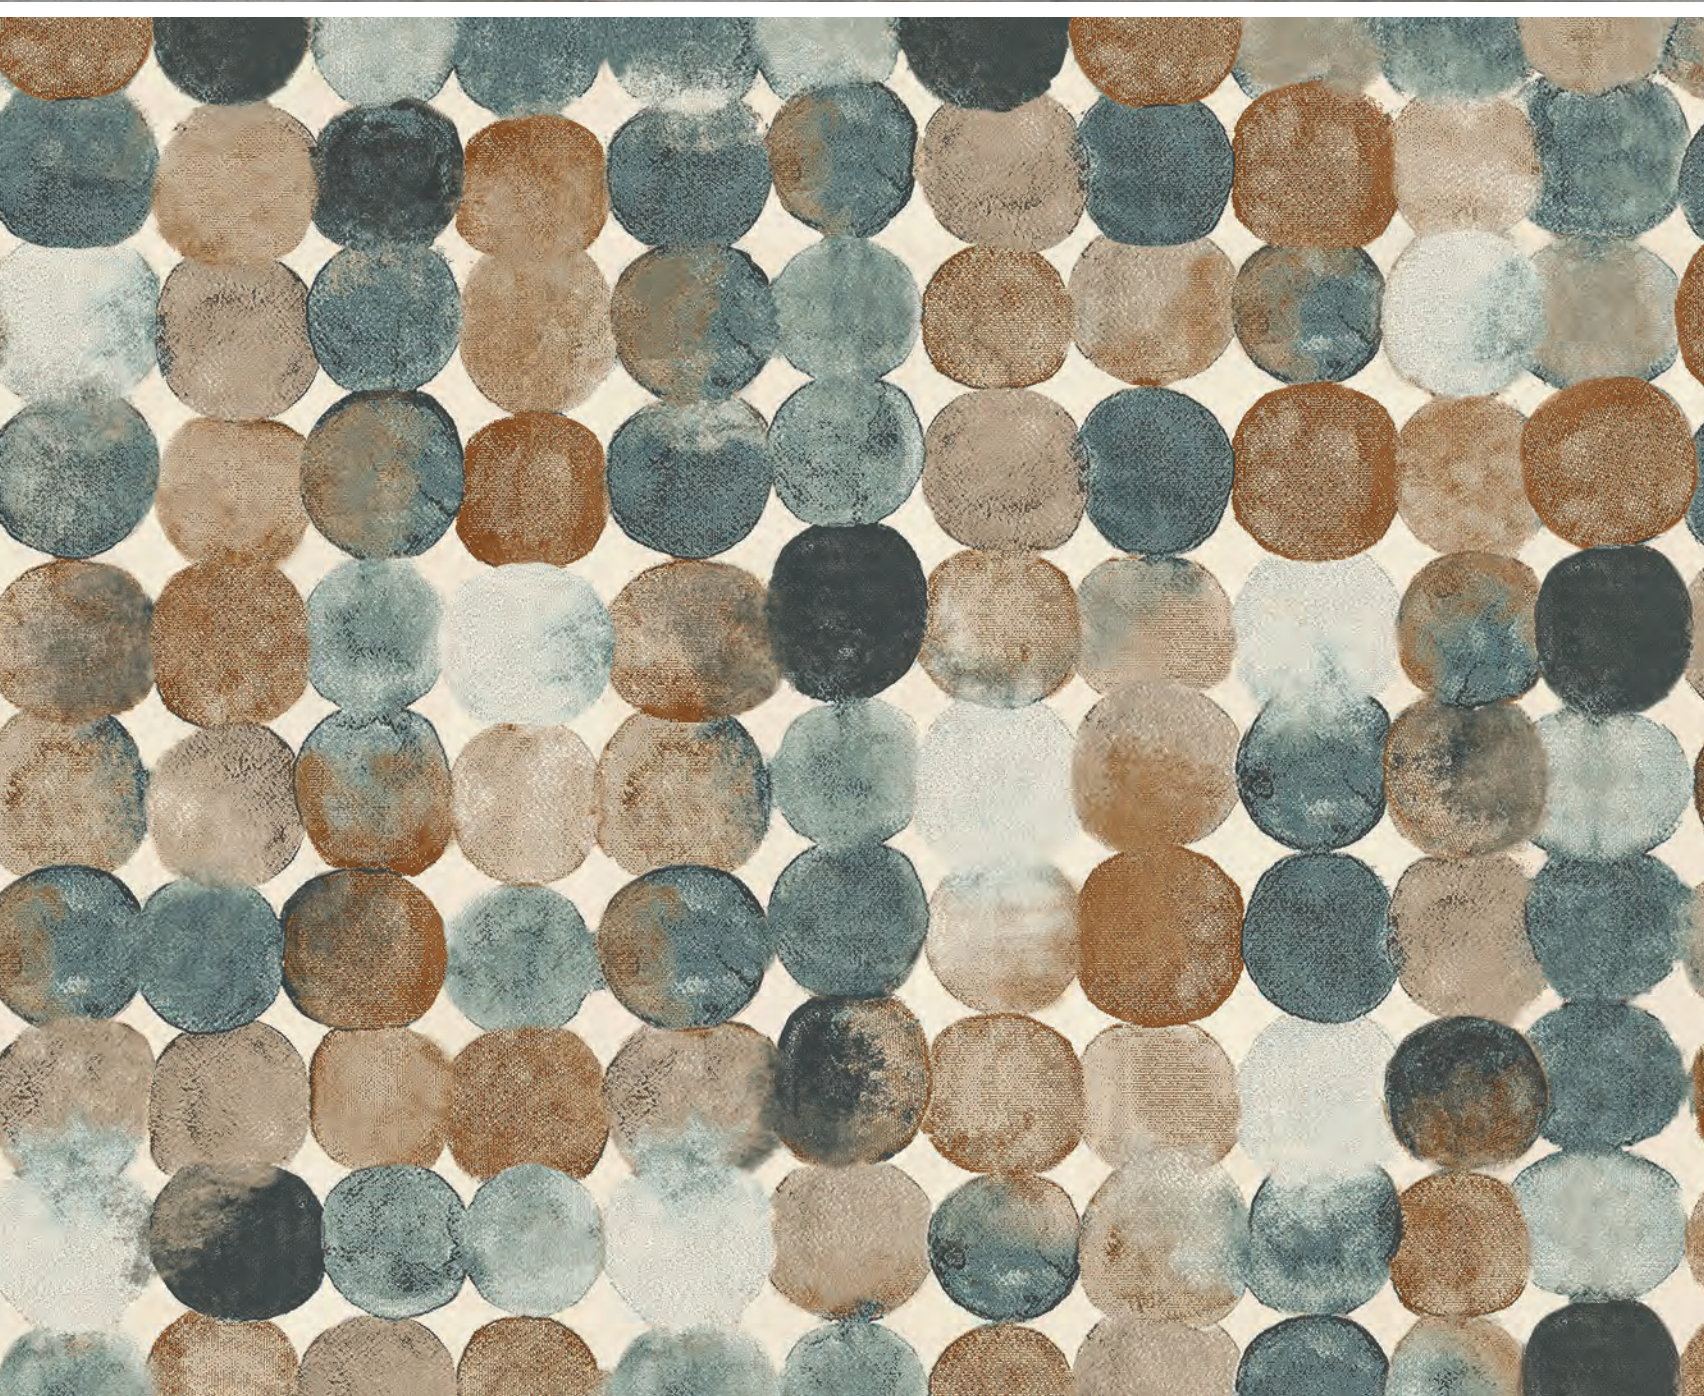

Glazed Ceramic | 7 Colors | 11 Patterns | 7 Sizes

BOLD & BEAUTIFUL

WHIRL

PATTERN PLAY

Classic patterns are being combined in novel ways to capture attention with either a striking or more subtle visual. Plan to see various tones of tile used together in interesting ways to create stripes, gradients, or checkered patterns.