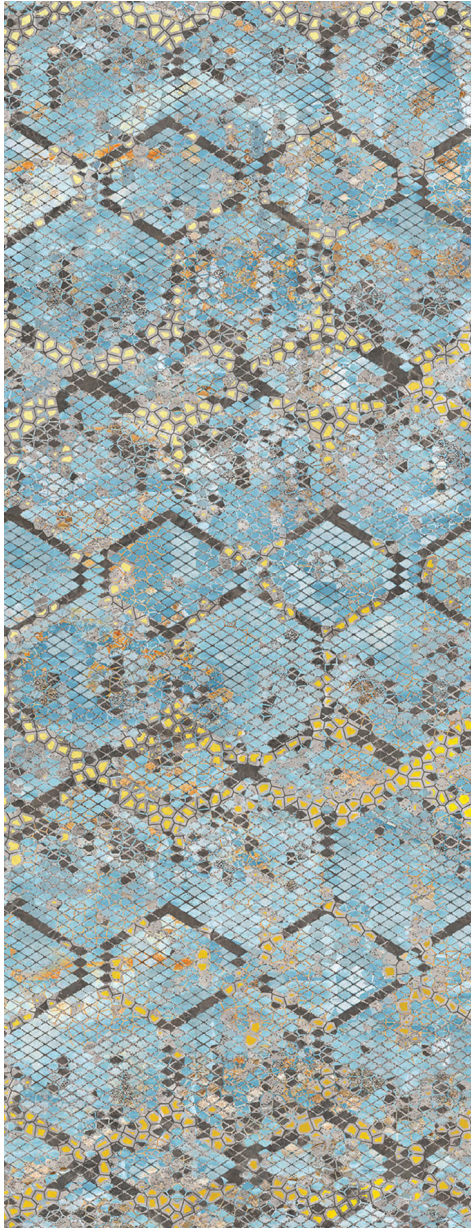

ZAMBIA™

Glazed Porcelain | 8 Colors | 2 Sizes

PYTHON

REDEFINED LUXURY
STUNNING GOLD GLAZING

ADDITIONAL FIRING PROCESS
ETCHES IT INTO THE TILE