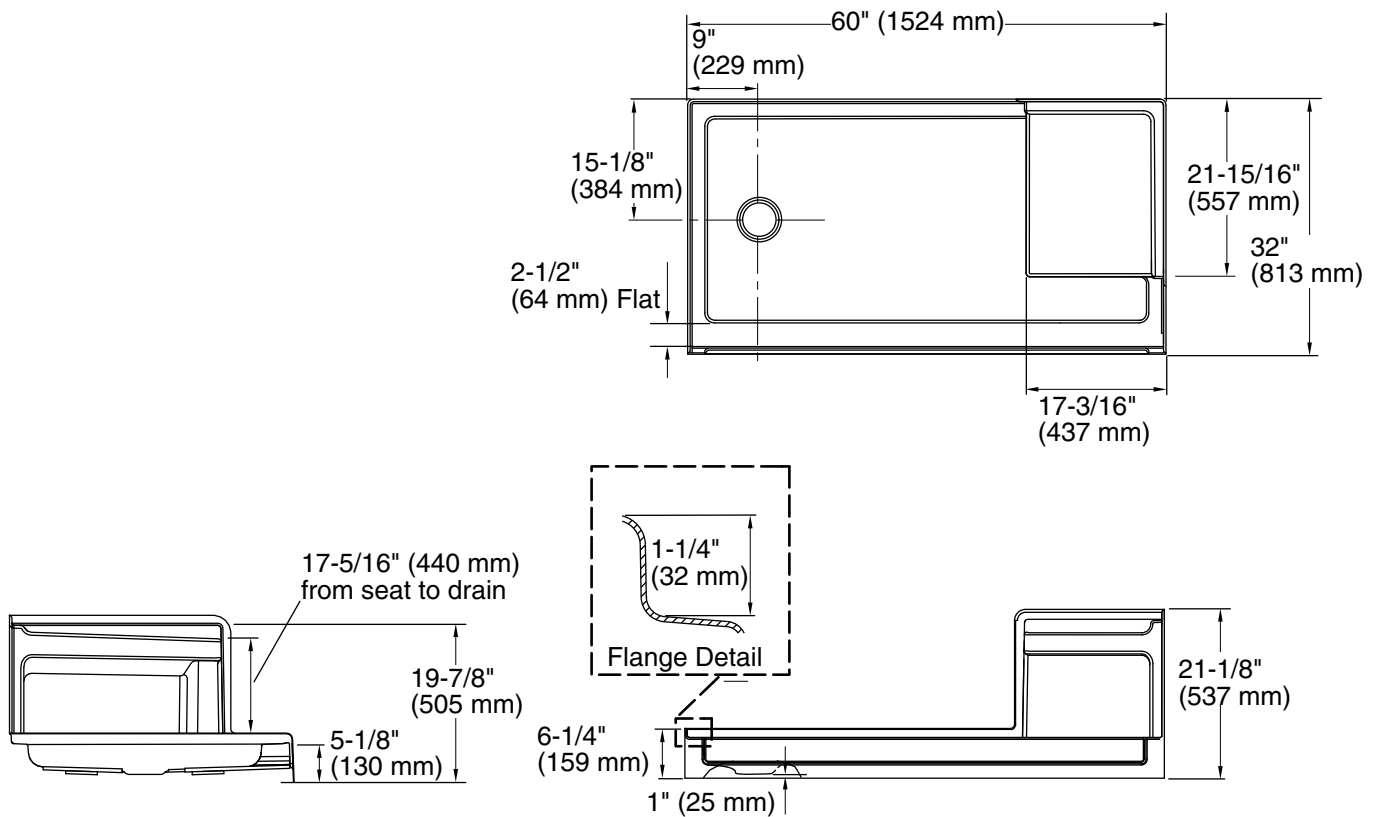

Tresham®

60" x 32" alcove shower base, left drain
K-1977

Features

- Low-threshold design for easy entry and exit
- Single threshold for three-wall installation
- Durable plastic construction
- Integral 18" (457 mm) undercut seat at right
- Coordinates with other products in the Tresham collection

Material

- Acrylic

Installation

- Left drain

Recommended Products/Accessories

- K-706009-D3 Frameless Sliding Shower Door
- K-706009-L Frameless Sliding Shower Door
- K-706015-D3 Frameless Sliding Shower Door
- K-706015-L 74" H sliding shower door with 1/4"-thick glass
- K-9132 Shower Drain
- K-23726 Drain treatment

Color	Code	Description
	0	White
	95	Ice™ Grey

Technical Information

All product dimensions are nominal.

Drain location:	Left
Weight:	72 lbs (32.7 kg)
Minimum floor load:	20 lbs/ft ² (97.6 kg/m ²)
Minimum flat for door:	2-1/2" (64 mm)

Notes

Measure your actual product for rough-in details.

Install this product according to the installation instructions.

Shimming may be required between the stud frame and the fixture.

Stud opening tolerance is +1/4" (6 mm), -0" (0 mm).