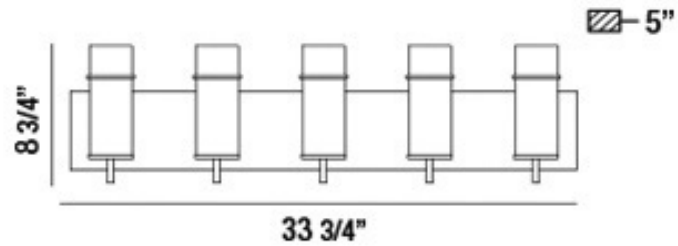

EUROfase

Pista, Vanity, 5Lt, 34", Gold, Clear Glass

Item No.
34136-044

JOB NAME:

DATE:

TYPE:

COMMENTS:

LIGHT INFORMATION

Light Type Bulb

Bulb Socket E26

Bulb Shape T10

Bulb Included Yes

CRI

Delivered Lumens

Colour Temperature (Kelvin) N/A

Average Hours LED (L70)

Number of Lights 5

Light Direction Ambient

Dimming Method Triac/Elv

Output Voltage 120

Current Type AC

LIGHT INFORMATION (CONT'D.)

Light Wattage 60

Total Wattage 300

DIMENSIONS & WEIGHT

Product Width (In)

Product Height (In) 8.75

Product Ext (In) 5

Product Diameter (In)

Product Weight (Lbs) 8.9

Product Length (In) 33.75

INSTALLATION