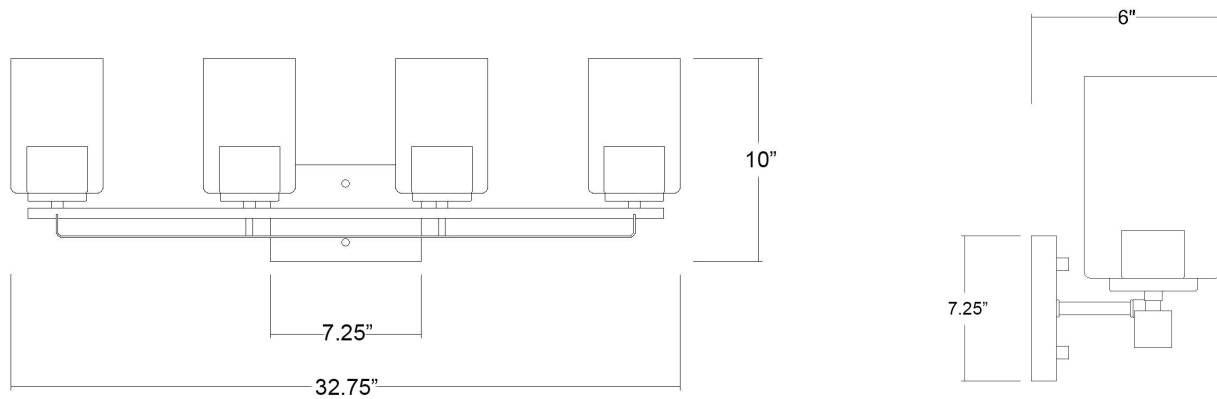

IN41103BK

ORELLA 4-LIGHT WALL SCONCE

Description:	Orella 4-Light Wall Sconce
Finish:	Matte Black
Dimensions:	32-3/4" W x 10" H x 6" ext. Height on Center: 7-1/2"
Bulbs:	4-100W Med.
Installed Weight:	5.85 lbs.
Certification:	cUL / damp location

Material:	Steel and glass
Shades:	Glass
Glass:	Clear seeded
Back Plate Dimensions:	7-1/4" x 4-3/4"
Chain/Wire:	NA
Additional Finishes:	ORB, SN