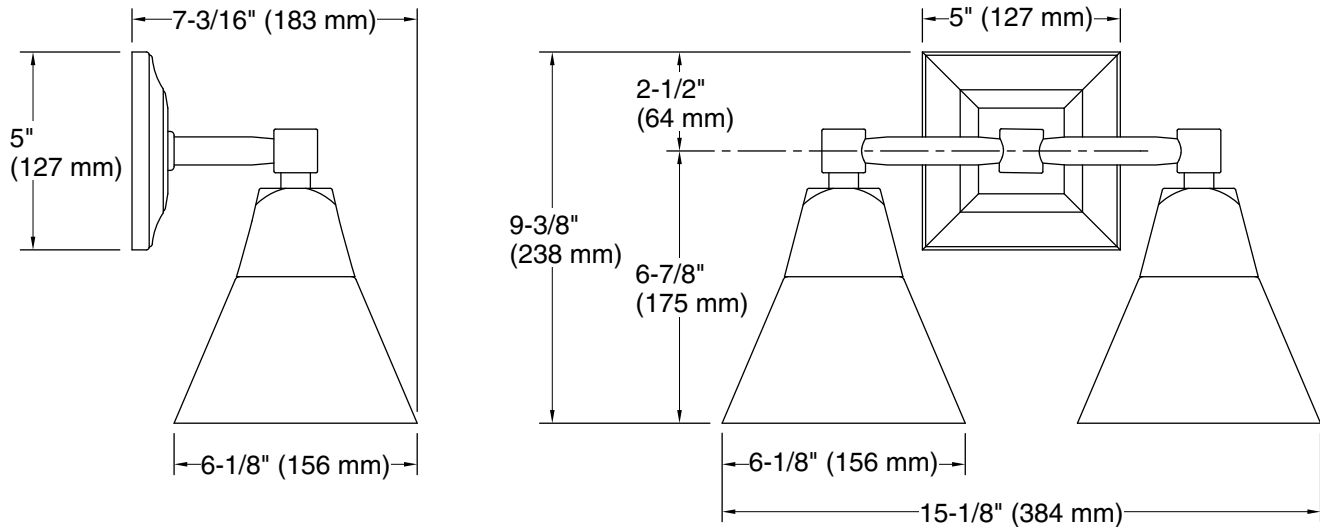

Color	Code	Description
	SNL	Polished Nickel
	BNL	Brushed Nickel
	CPL	Polished Chrome

Required Electrical Service

One circuit required.

Lights: 120 V, 1 A, 60 Hz

Technical Information

All product dimensions are nominal.