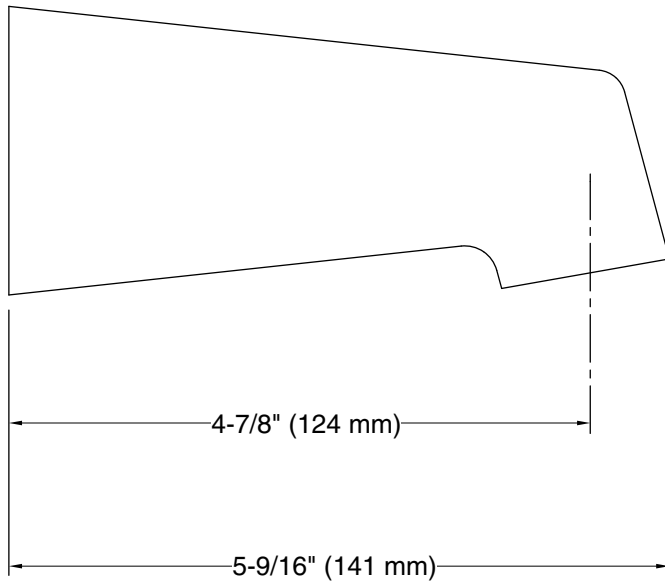

### Technical Information

All product dimensions are nominal.

#### Spout:

Spout reach: 4-7/8" (124 mm)