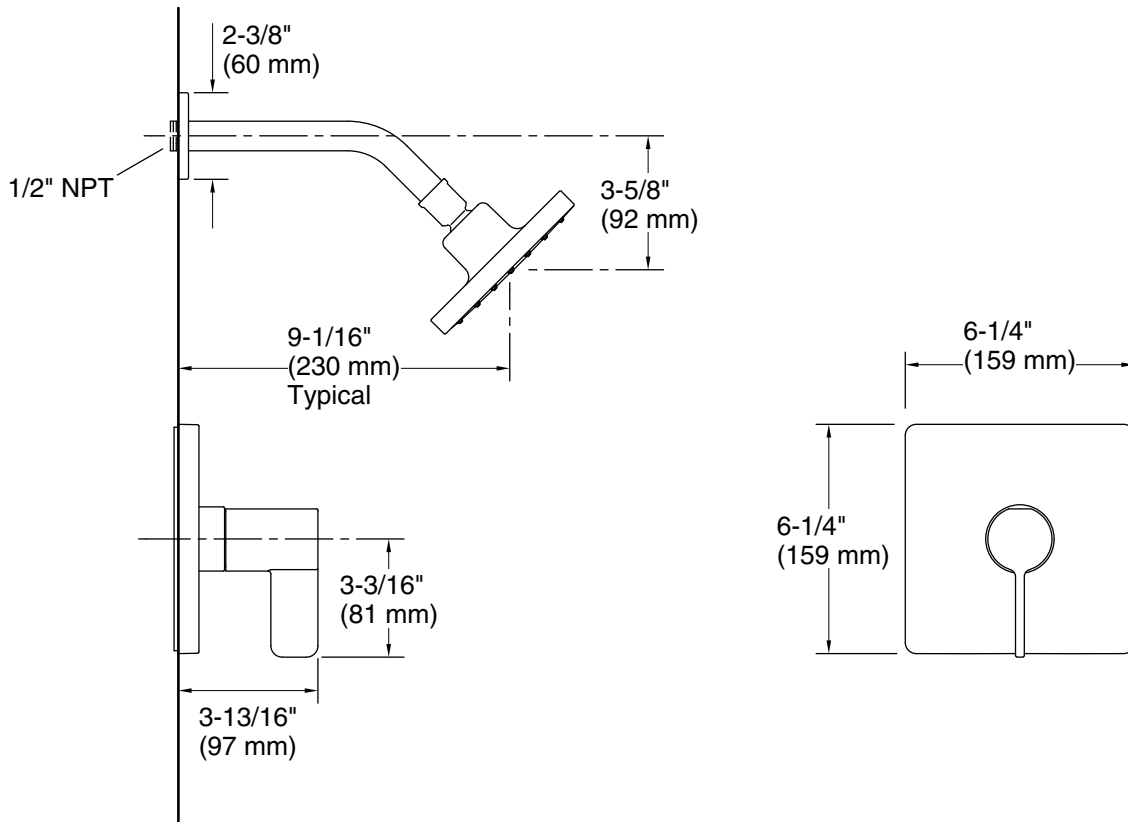

Technical Information

All product dimensions are nominal.

Spout:

Shower/Rainhead rated max flow: 2.5 gal/min (9.5 l/min)

Notes

Install this product according to the installation instructions.