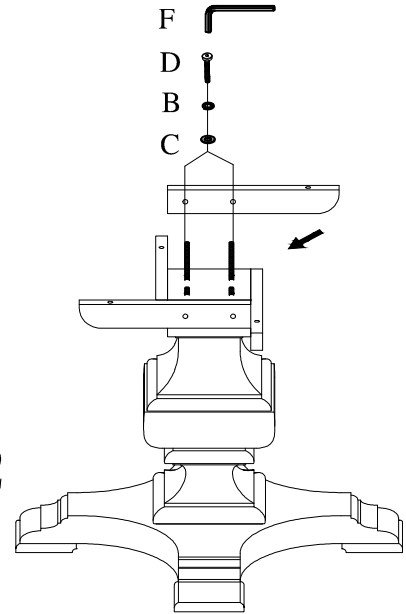

HEKMAN

ASSEMBLY INSTRUCTIONS

23321T/B- Round Dining Table

A HOWARD MILLER COMPANY

A		5/16	8Pcs
B		5/16	20Pcs
C		5/16 x19mm	20Pcs
D		5/16 x45mm	8Pcs
E		5/16 x55mm	4Pcs
F		4mm	1Pc
G		12mm	1Pc

Step 1

Step 2

Step 3

Step 4

MADE IN VIETNAM