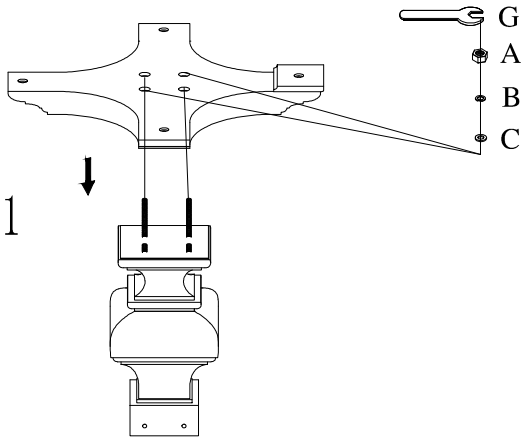

HEKMAN

ASSEMBLY INSTRUCTIONS

23321T/B- Round Dining Table

A HOWARD MILLER COMPANY

A		5/16	8Pcs
B		5/16	20Pcs
C		5/16 x19mm	20Pcs
D		5/16 x45mm	8Pcs
E		5/16 x55mm	4Pcs
F		4mm	1Pc
G		12mm	1Pc

Step 1

Step 2

Step 3

Step 4

MADE IN VIETNAM