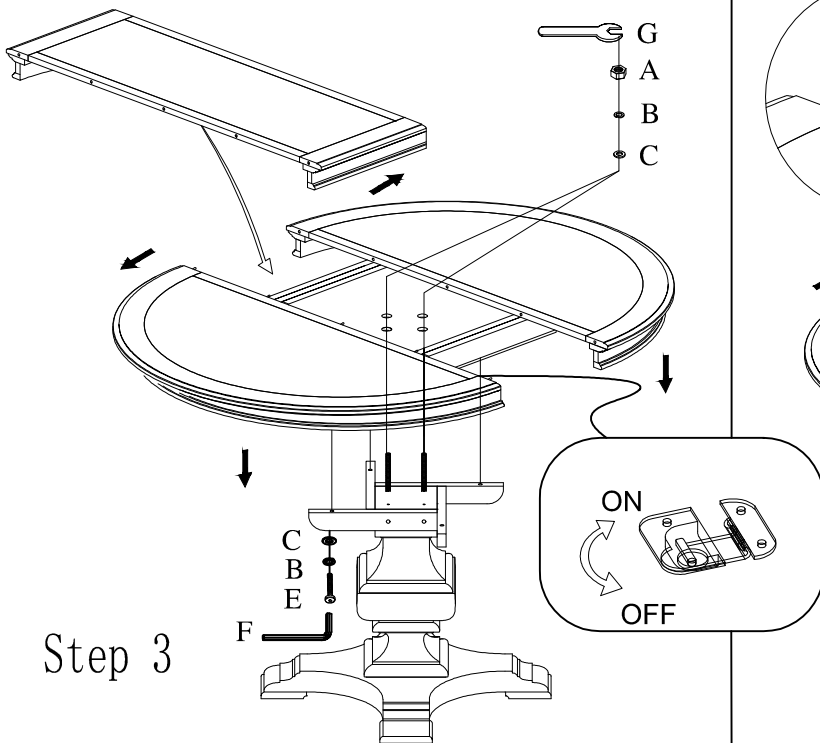

HEKMAN

ASSEMBLY INSTRUCTIONS

23321T/B- Round Dining Table

A HOWARD MILLER COMPANY

A		5/16	8Pcs
B		5/16	20Pcs
C		5/16 x19mm	20Pcs
D		5/16 x45mm	8Pcs
E		5/16 x55mm	4Pcs
F		4mm	1Pc
G		12mm	1Pc

Step 1

Step 2

Step 3

Step 4

MADE IN VIETNAM