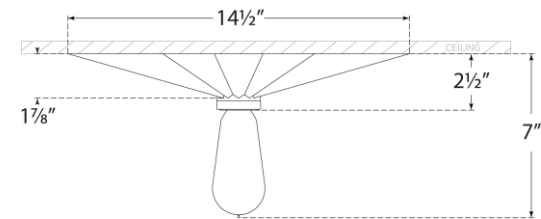

TEAR SHEET

Star Flush Mount

Item # SC 4000BZ

Designer: Eric Cohler

Height: 2.5"

Width: 14.5"

Finishes: BZ, HAB, PN

Socket: E26 Keyless

Wattage: 60 A19

Weight: 4 Pounds

Front View

Bottom View