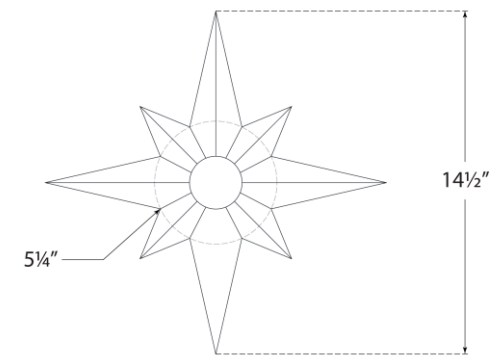

TEAR SHEET

Star Flush Mount

Item # SC 4000BZ

Designer: Eric Cohler

Height: 2.5"

Width: 14.5"

Finishes: BZ, HAB, PN

Socket: E26 Keyless

Wattage: 60 A19

Weight: 4 Pounds

Front View

Bottom View