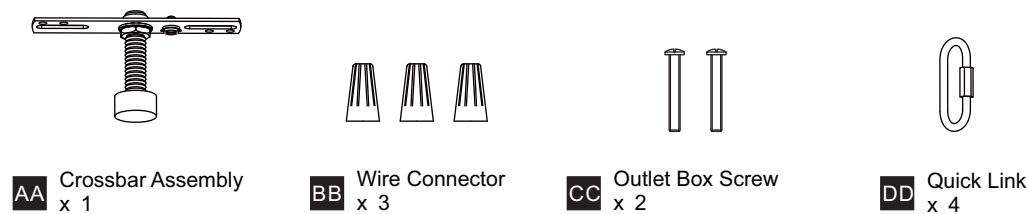

PACKAGE CONTENTS

MOUNTING HARDWARE

INSTALLATION

1 Install Cage to Fixture Body

2 Install Rods

Optional Rods:

8 Feet Ceiling:
(2) 12"L Rods each side.

9 Feet Ceiling:
(2) 6"L Rods + (2) 12"L Rods each side.