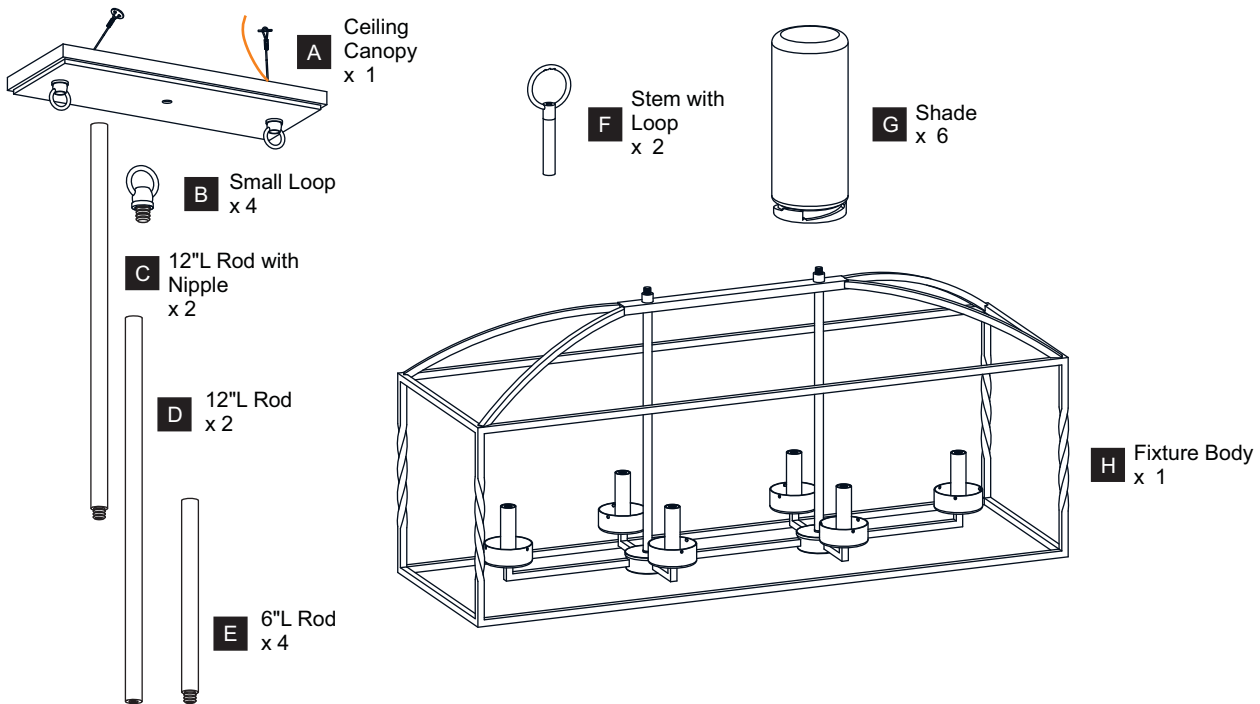

PACKAGE CONTENTS

MOUNTING HARDWARE

INSTALLATION

1 Install Cage to Fixture Body

2 Install Rods

Optional Rods:

8 Feet Ceiling:
(2) 12"L Rods each side.

9 Feet Ceiling:
(2) 6"L Rods + (2) 12"L Rods each side.

3 Install Small Loops and Ceiling Canopy

4 Install Crossbar Assembly

5 Install Lanyards

Button Stop

Lanyard

6 Wiring

White wire from supply

Ribbed side of wire from fixture identified with the label "N"