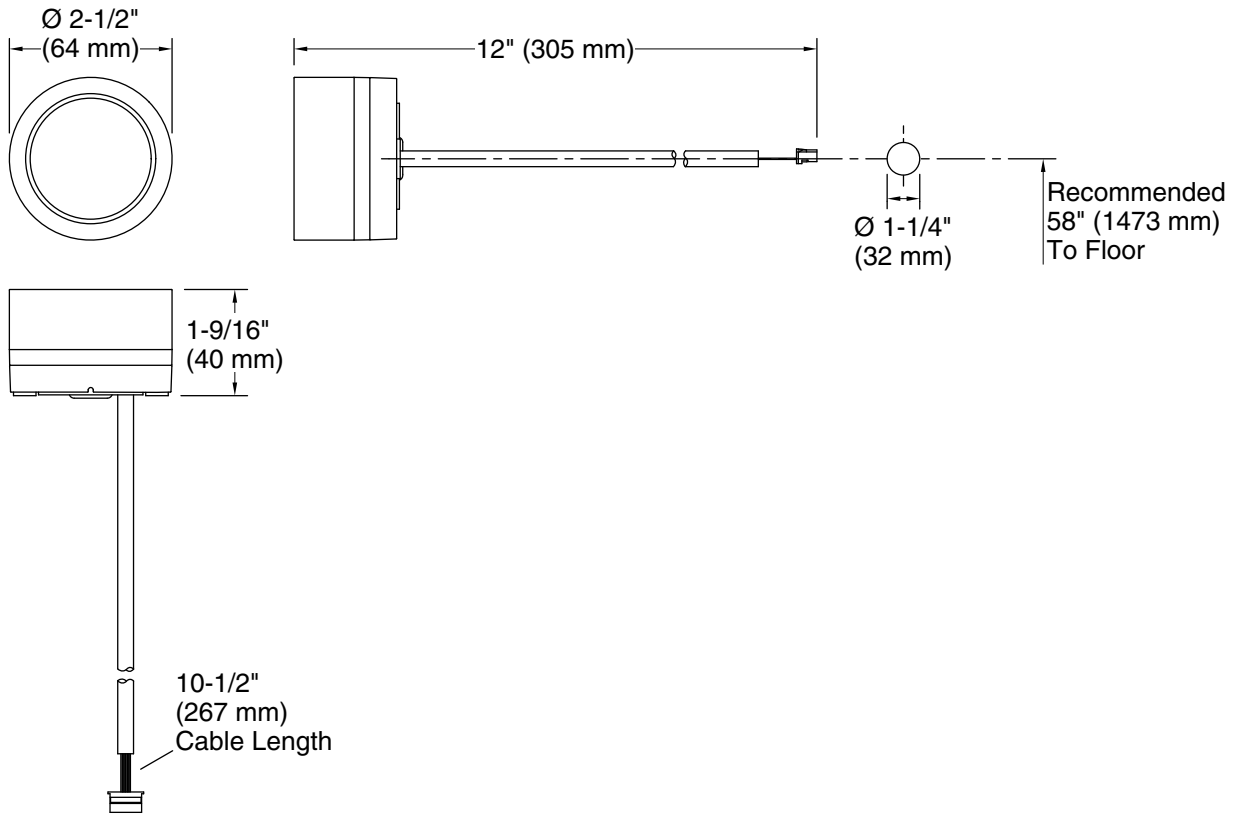

### Installation

- Suitable for bath/shower applications
- Wall-mount

### Technical Information

All product dimensions are nominal.