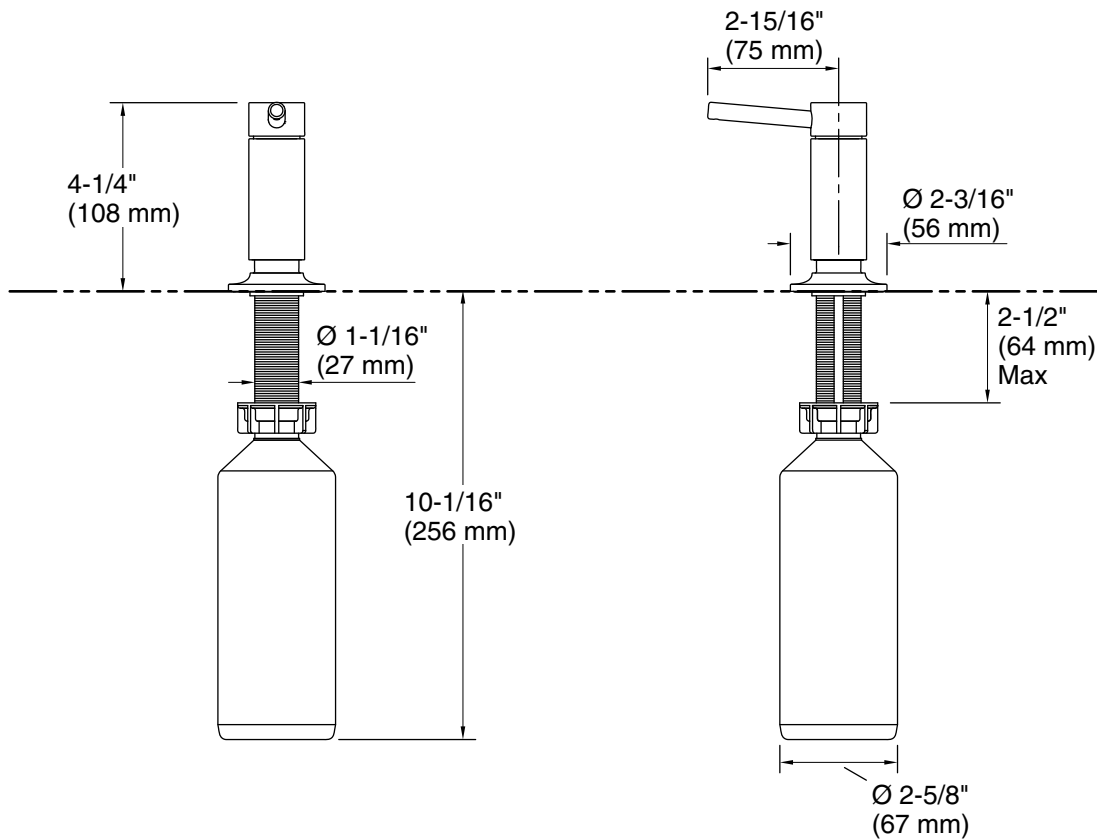

Juxtapose[®] by Mick De Giulio
Soap/Lotion Dispenser
P23180-SN

Technical Information

All product dimensions are nominal.

Material: Brass

1-888-4-KALLISTA (1-888-452-5547)

Kallista reserves the right to make revisions without notice to product specifications.