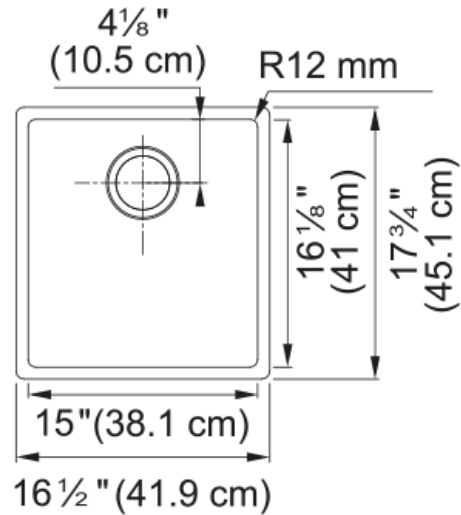

Cube Undermount Sink - CUX11015 | 122.0371.982

Elevate your kitchen experience with the Cube Series from Franke - a hand-crafted undermount sink collection that seamlessly marries Swiss precision with contemporary elegance. Our Cube sinks redefine sophistication with a smooth bowl design, providing a clean, modern aesthetic that effortlessly complements your kitchen decor. The easy-to-clean Pearl finish enhances the sink's visual appeal and simplifies maintenance, resisting stains and water spots for a lasting, pristine shine. Transform your kitchen into a haven of style and functionality with the Cube Series - where precision, design, and ease-of-use converge for an exceptional sink experience.

Aspect

Sink type	Sink
Type of material	Stainless steel
Number of bowls	1
Product color	Steel
Surface finish	Pearl

Product Dimensions

Length (right to left)	16.5
Width (front to back)	17.756
Large bowl size: right to left	15
Large bowl size: front to back	16.142
Large bowl: depth	9.016

Installation

Minimum cabinet size	21"

Product specifications

Installation type	Undermount
Drain hole	3 1/2"
Position of drainer	No drainer
Bowl 1: accessory ledge	no
Active Twist Compatibility	No

Product identification

Brand	FRANKE
Product family	Maris
Collection	Cube
Certified by	IAPMO

Features