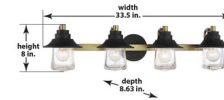

Description

The Westfield Manor Bathroom Vanity Light brings to mind the lights constables used to use when walking the streets at night. Clear Seedy Glass is complemented by Sand Coal with Soft Brass accents. Available in 2, 3, and 4 light options. Damp location rated. ETL listed.

Shown in sand coal / clear seeded

Specifications

COLOR	Clear Seeded
BODY FINISH	Sand Coal
WATTAGE	24W
DIMMER	Standard 120V
DIMENSIONS	24.5"W x 8"H x 8.63"D
BULB NOT INCLUDED	3 x A19/Medium (E26)/8W/120V LED
OTHER BULB OPTIONS	3 x A19/Medium (E26)/120V LED 3 x A19/Medium (E26)/60W/120V Incandescent