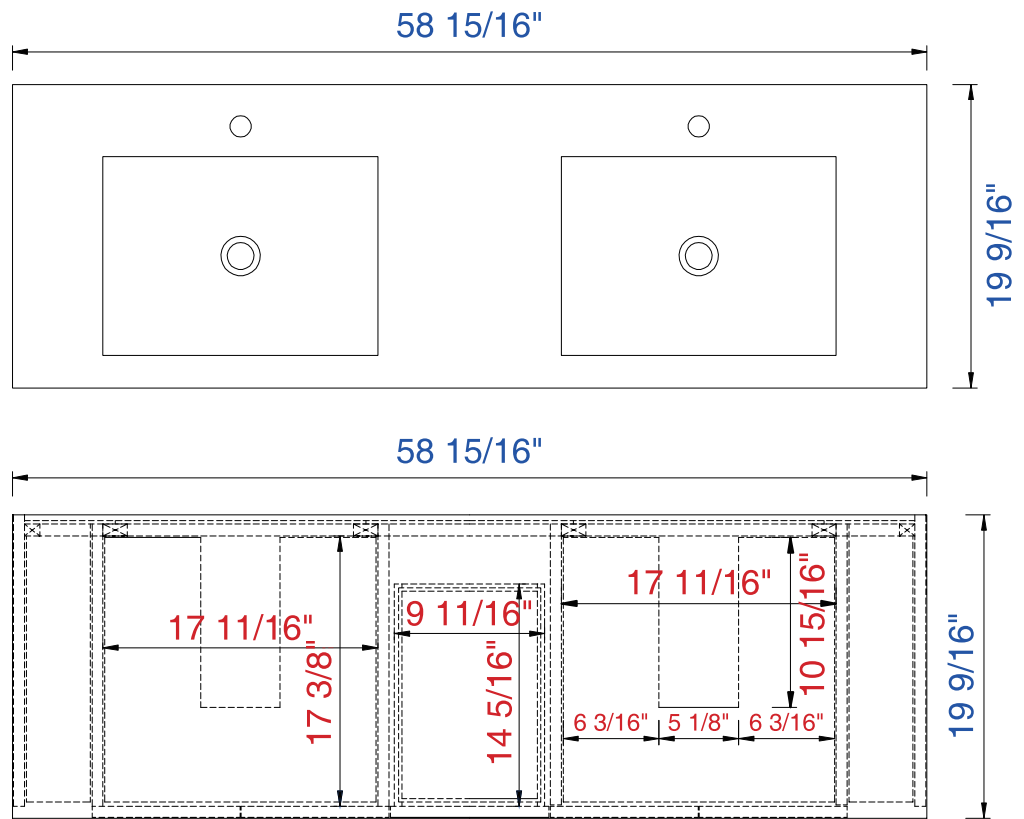

59"D

Item Number:

- 867-V59D-CFO
- 867-V59D-NZB
- 867-V59D-CTG
- 867-V59D-SOK

JAMES MARTIN

VANITIES™

Tahoe 59" Cabinet

Diagrams with Dimensions
page 01 of 03

NOTE ONE: Countertop with integrated sink is shown on this cabinet
NOTE TWO: This vanity does not have a Backsplash

59"D

Item Number:

- 867-V59D-CFO
- 867-V59D-NZB
- 867-V59D-CTG
- 867-V59D-SOK

JAMES MARTIN

VANITIES™

Tahoe 59" Cabinet

Diagrams with Dimensions
page 02 of 03

NOTE ONE: Countertop with integrated sink is shown on this cabinet

59"D

Item Number:

- 867-V59D-CFO
- 867-V59D-NZB
- 867-V59D-CTG
- 867-V59D-SOK

JAMES MARTIN

VANITIES™

Tahoe 59" Cabinet

Diagrams with Dimensions
page 03 of 03

NOTE ONE: Countertop with integrated sink is shown on this cabinet
NOTE TWO: This vanity does not have a Backsplash

1497mm

Item Number:

- 867-V59D-CFO
- 867-V59D-NZB
- 867-V59D-CTG
- 867-V59D-SOK

JAMES MARTIN

VANITIES™

Tahoe 1497mm Cabinet

Diagrams with Dimensions
page 01 of 03

NOTE ONE: Countertop with integrated sink is shown on this cabinet