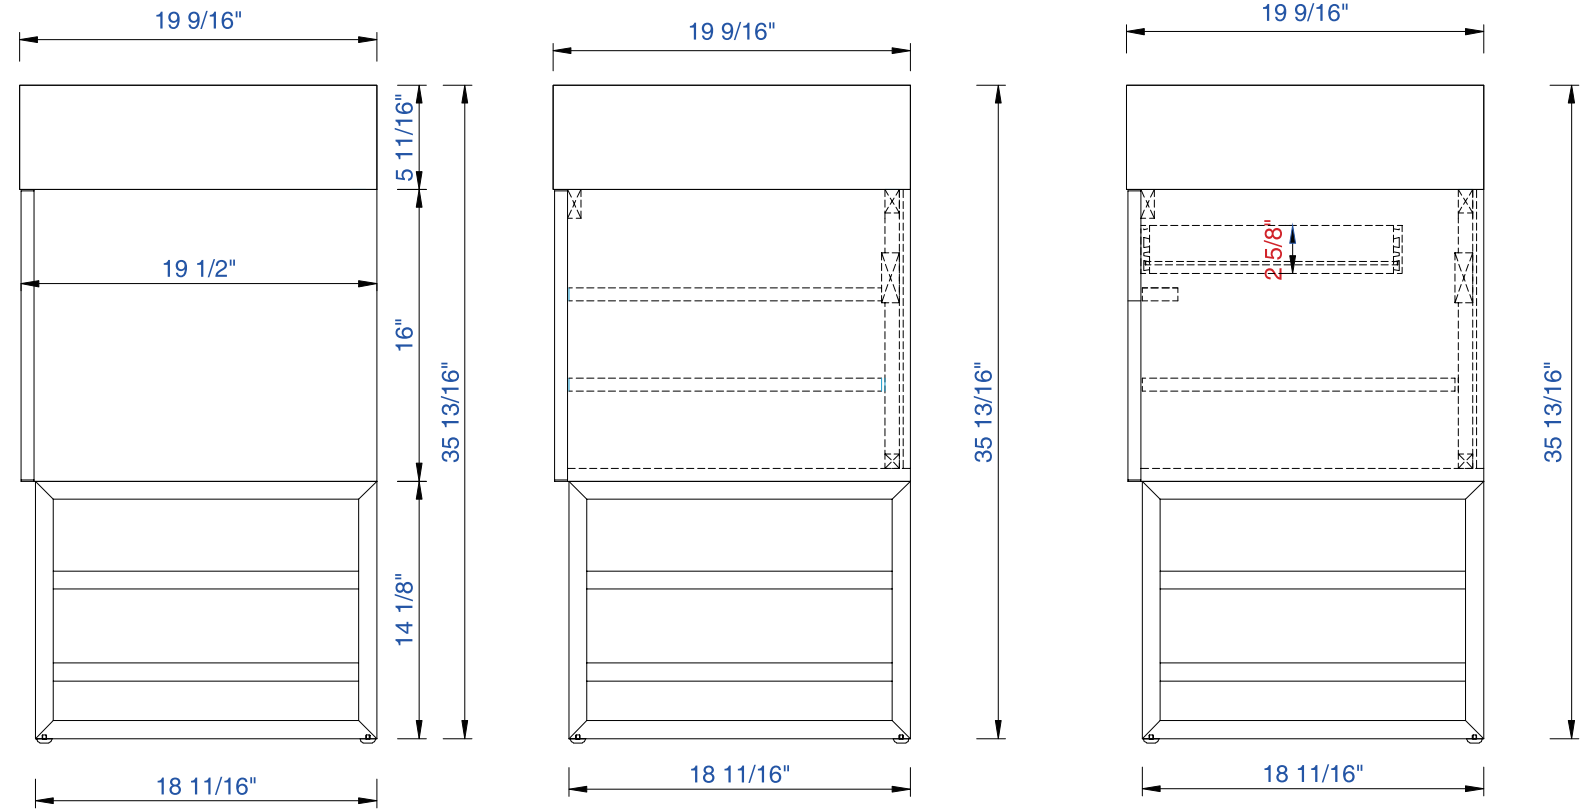

59"D

Item Number:

- 867-V59D-CFO
- 867-V59D-NZB
- 867-V59D-CTG
- 867-V59D-SOK

JAMES MARTIN

VANITIES™

Tahoe 59" Cabinet

Diagrams with Dimensions
page 01 of 03

NOTE ONE: Countertop with integrated sink is shown on this cabinet
NOTE TWO: This vanity does not have a Backsplash

59"D

Item Number:

- 867-V59D-CFO
- 867-V59D-NZB
- 867-V59D-CTG
- 867-V59D-SOK

JAMES MARTIN

VANITIES™

Tahoe 59" Cabinet

Diagrams with Dimensions
page 02 of 03

NOTE ONE: Countertop with integrated sink is shown on this cabinet

59"D

Item Number:

- 867-V59D-CFO
- 867-V59D-NZB
- 867-V59D-CTG
- 867-V59D-SOK

JAMES MARTIN

VANITIES™

Tahoe 59" Cabinet

Diagrams with Dimensions
page 03 of 03

NOTE ONE: Countertop with integrated sink is shown on this cabinet
NOTE TWO: This vanity does not have a Backsplash

1497mm

Item Number:

- 867-V59D-CFO
- 867-V59D-NZB
- 867-V59D-CTG
- 867-V59D-SOK

JAMES MARTIN

VANITIES™

Tahoe 1497mm Cabinet

Diagrams with Dimensions
page 01 of 03

NOTE ONE: Countertop with integrated sink is shown on this cabinet