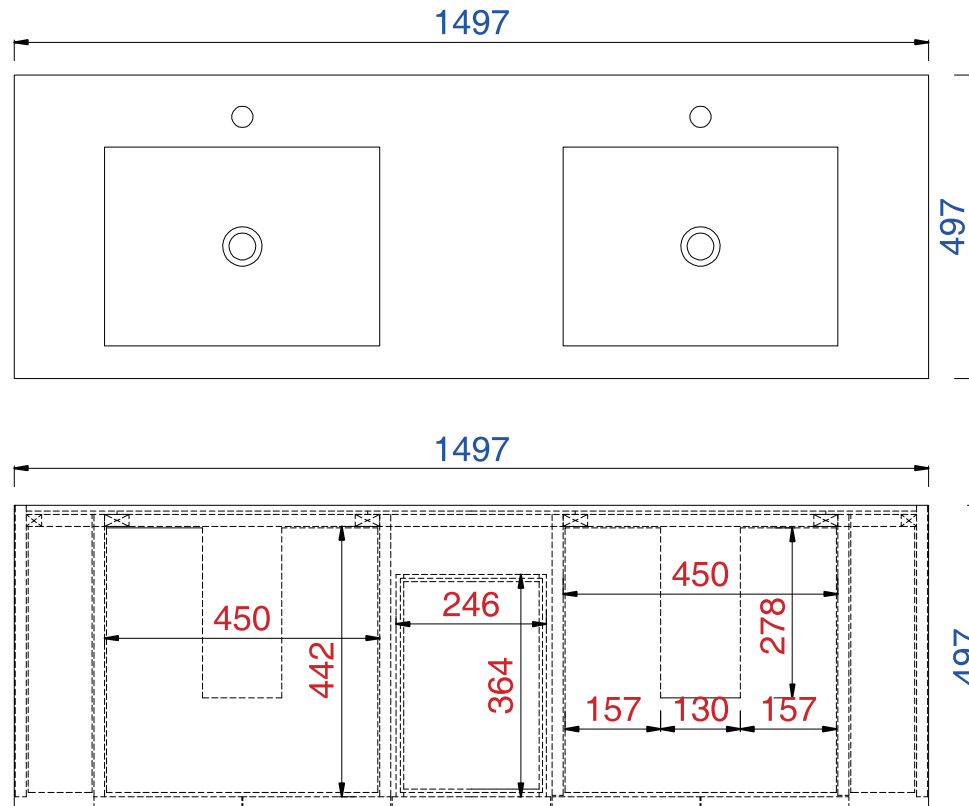

59"D

Item Number:

- 867-V59D-CFO
- 867-V59D-NZB
- 867-V59D-CTG
- 867-V59D-SOK

JAMES MARTIN

VANITIES™

Tahoe 59" Cabinet

Diagrams with Dimensions
page 03 of 03

NOTE ONE: Countertop with integrated sink is shown on this cabinet
NOTE TWO: This vanity does not have a Backsplash

1497mm

Item Number:

- 867-V59D-CFO
- 867-V59D-NZB
- 867-V59D-CTG
- 867-V59D-SOK

JAMES MARTIN

VANITIES™

Tahoe 1497mm Cabinet

Diagrams with Dimensions
page 01 of 03

NOTE ONE: Countertop with integrated sink is shown on this cabinet

NOTE TWO: This vanity does not have a Backsplash

1497mm

Item Number:

- 867-V59D-CFO
- 867-V59D-NZB
- 867-V59D-CTG
- 867-V59D-SOK

JAMES MARTIN

VANITIES™

Tahoe 1497mm Cabinet

Diagrams with Dimensions
page 02 of 03

NOTE ONE: Countertop with integrated sink is shown on this cabinet

1497mm

Item Number:

- 867-V59D-CFO
- 867-V59D-NZB
- 867-V59D-CTG
- 867-V59D-SOK

JAMES MARTIN

VANITIES™

Tahoe 1497mm Cabinet

Diagrams with Dimensions
page 03 of 03