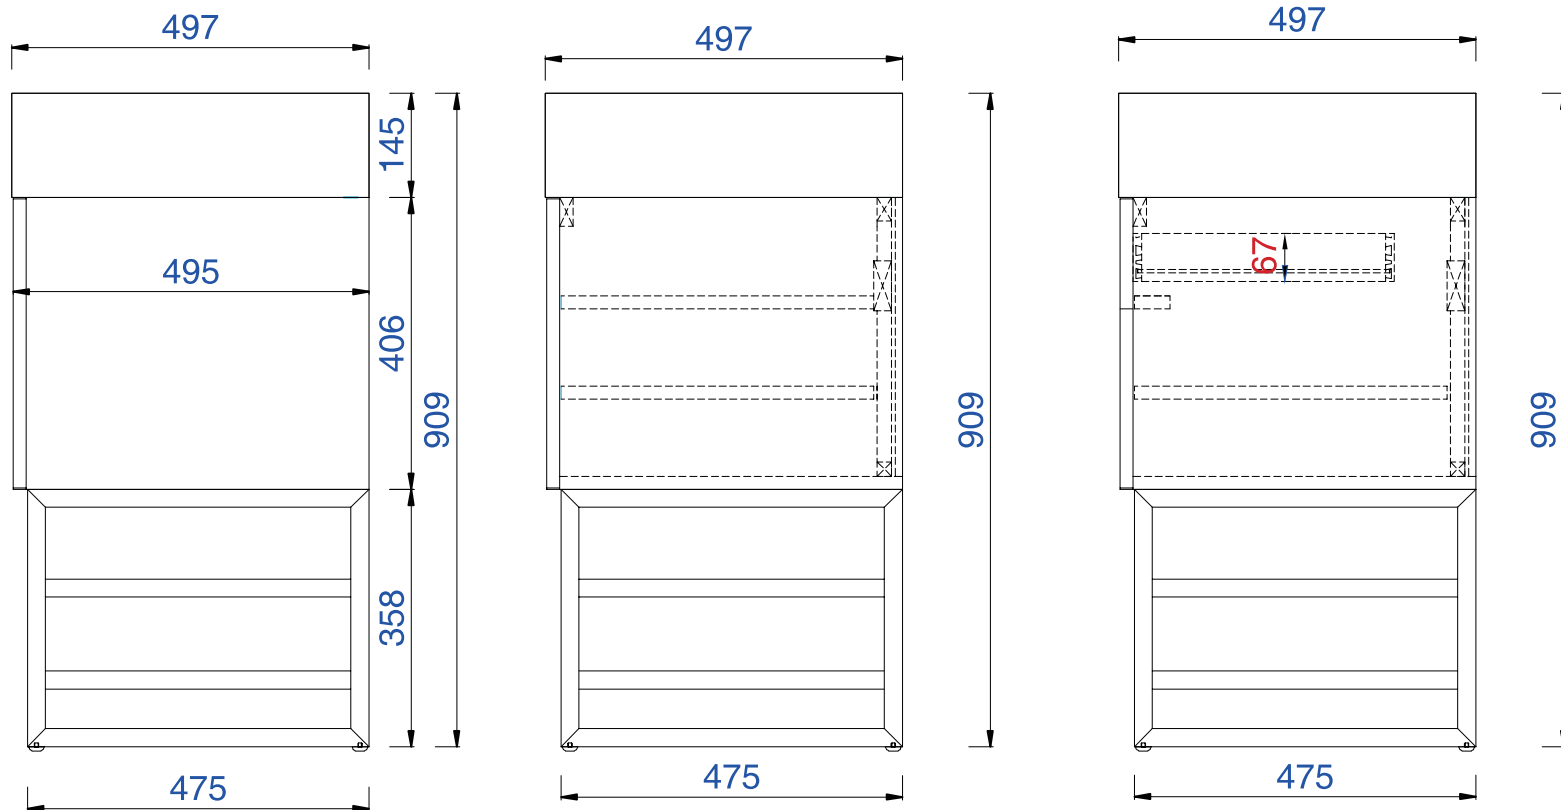

59"D

Item Number:

- 867-V59D-CFO
- 867-V59D-NZB
- 867-V59D-CTG
- 867-V59D-SOK

JAMES MARTIN

VANITIES™

Tahoe 59" Cabinet

Diagrams with Dimensions
page 03 of 03

NOTE ONE: Countertop with integrated sink is shown on this cabinet
NOTE TWO: This vanity does not have a Backsplash

1497mm

Item Number:

- 867-V59D-CFO
- 867-V59D-NZB
- 867-V59D-CTG
- 867-V59D-SOK

JAMES MARTIN

VANITIES™

Tahoe 1497mm Cabinet

Diagrams with Dimensions
page 01 of 03

NOTE ONE: Countertop with integrated sink is shown on this cabinet

NOTE TWO: This vanity does not have a Backsplash

1497mm

Item Number:

- 867-V59D-CFO
- 867-V59D-NZB
- 867-V59D-CTG
- 867-V59D-SOK

JAMES MARTIN

VANITIES™

Tahoe 1497mm Cabinet

Diagrams with Dimensions
page 02 of 03

NOTE ONE: Countertop with integrated sink is shown on this cabinet

1497mm

Item Number:

- 867-V59D-CFO
- 867-V59D-NZB
- 867-V59D-CTG
- 867-V59D-SOK

JAMES MARTIN

VANITIES™

Tahoe 1497mm Cabinet

Diagrams with Dimensions
page 03 of 03