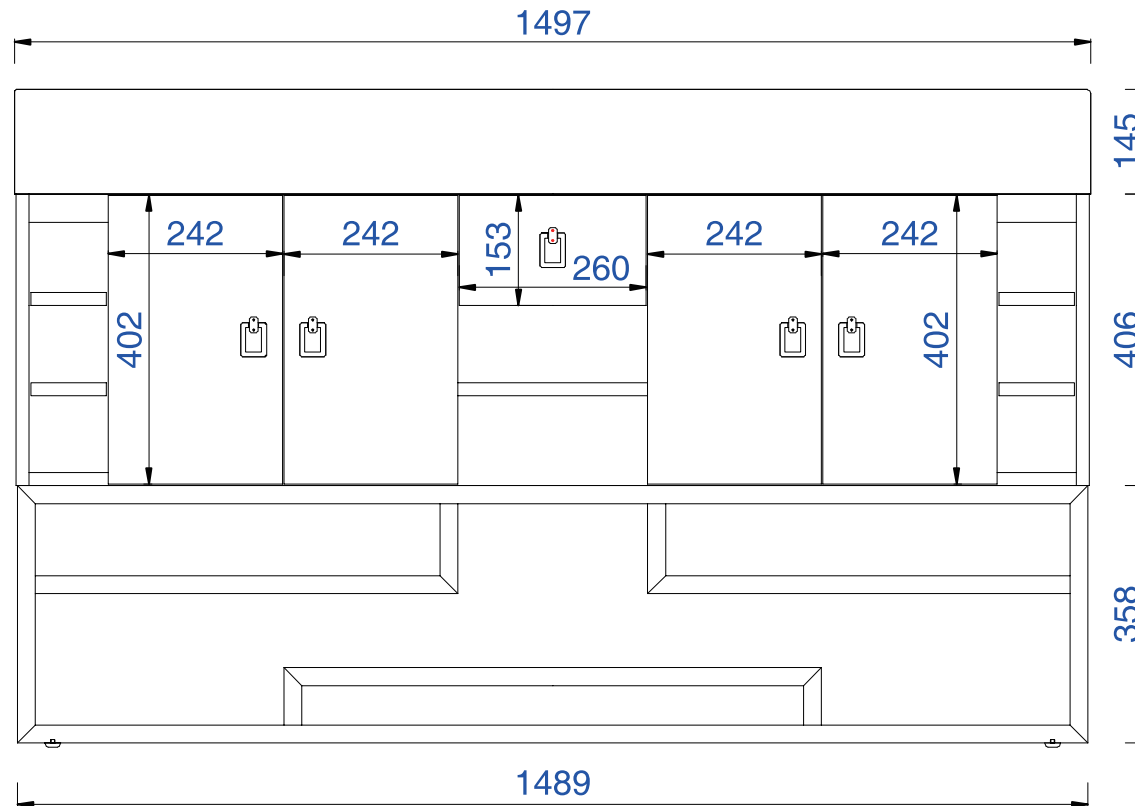

59"D

Item Number:

- 867-V59D-CFO
- 867-V59D-NZB
- 867-V59D-CTG
- 867-V59D-SOK

JAMES MARTIN

VANITIES™

Tahoe 59" Cabinet

Diagrams with Dimensions
page 03 of 03

NOTE ONE: Countertop with integrated sink is shown on this cabinet
NOTE TWO: This vanity does not have a Backsplash

1497mm

Item Number:

- 867-V59D-CFO
- 867-V59D-NZB
- 867-V59D-CTG
- 867-V59D-SOK

JAMES MARTIN

VANITIES™

Tahoe 1497mm Cabinet

Diagrams with Dimensions
page 01 of 03

NOTE ONE: Countertop with integrated sink is shown on this cabinet

NOTE TWO: This vanity does not have a Backsplash

1497mm

Item Number:

- 867-V59D-CFO
- 867-V59D-NZB
- 867-V59D-CTG
- 867-V59D-SOK

JAMES MARTIN

VANITIES™

Tahoe 1497mm Cabinet

Diagrams with Dimensions
page 02 of 03

NOTE ONE: Countertop with integrated sink is shown on this cabinet

1497mm

Item Number:

- 867-V59D-CFO
- 867-V59D-NZB
- 867-V59D-CTG
- 867-V59D-SOK

JAMES MARTIN

VANITIES™

Tahoe 1497mm Cabinet

Diagrams with Dimensions
page 03 of 03