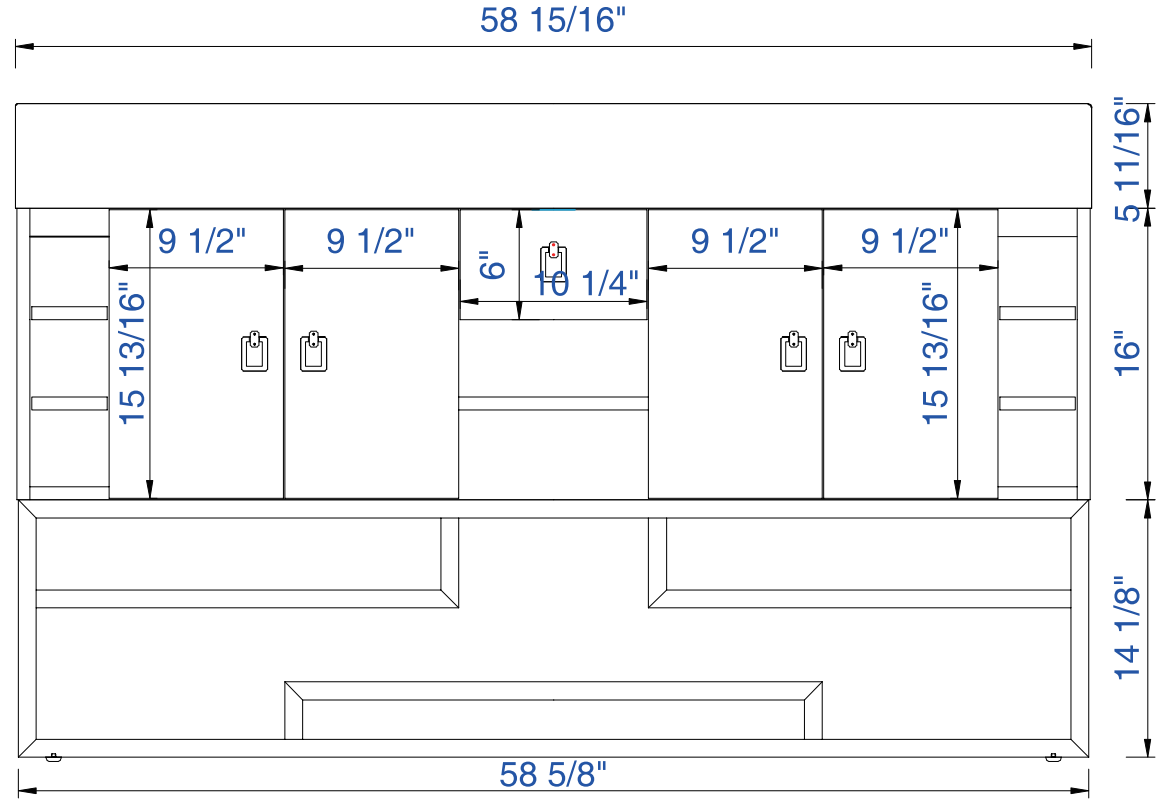

59"D

Item Number:

- 867-V59D-CFO
- 867-V59D-NZB
- 867-V59D-CTG
- 867-V59D-SOK

JAMES MARTIN

VANITIES™

Tahoe 59" Cabinet

Diagrams with Dimensions
page 01 of 03

NOTE ONE: Countertop with integrated sink is shown on this cabinet
NOTE TWO: This vanity does not have a Backsplash

59"D

Item Number:

- 867-V59D-CFO
- 867-V59D-NZB
- 867-V59D-CTG
- 867-V59D-SOK

JAMES MARTIN

VANITIES™

Tahoe 59" Cabinet

Diagrams with Dimensions
page 02 of 03

NOTE ONE: Countertop with integrated sink is shown on this cabinet

59"D

Item Number:

- 867-V59D-CFO
- 867-V59D-NZB
- 867-V59D-CTG
- 867-V59D-SOK

JAMES MARTIN

VANITIES™

Tahoe 59" Cabinet

Diagrams with Dimensions
page 03 of 03

NOTE ONE: Countertop with integrated sink is shown on this cabinet
NOTE TWO: This vanity does not have a Backsplash

1497mm

Item Number:

- 867-V59D-CFO
- 867-V59D-NZB
- 867-V59D-CTG
- 867-V59D-SOK

JAMES MARTIN

VANITIES™

Tahoe 1497mm Cabinet

Diagrams with Dimensions
page 01 of 03

NOTE ONE: Countertop with integrated sink is shown on this cabinet