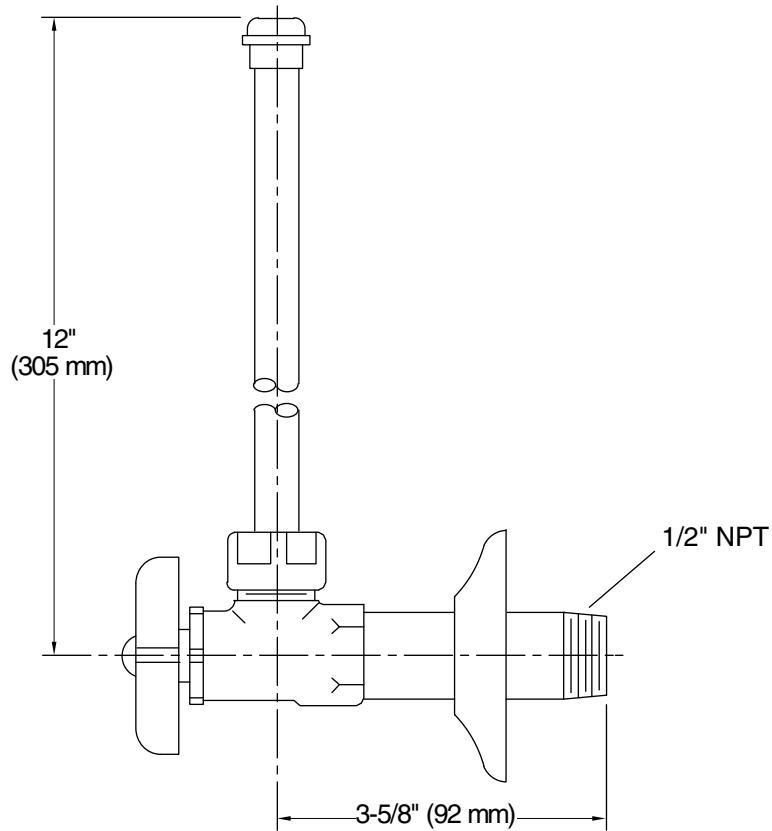

KOHLER® Faucets

Angle Supply with Stop (pair) K-7606-P

Features

- Compression valve.
- Pair of angle supplies with stop.
- Annealed vertical tube with union connection.
- 1/2" NPT connection with flange.
- Four-arm handle stop.

For the most current Specification Sheet, go to www.kohler.com.

5-2-2020 04:24 - US/CA

THE BOLD LOOK
OF **KOHLER**®

Technical Information

All product dimensions are nominal.

Notes

Install this product according to the installation guide.