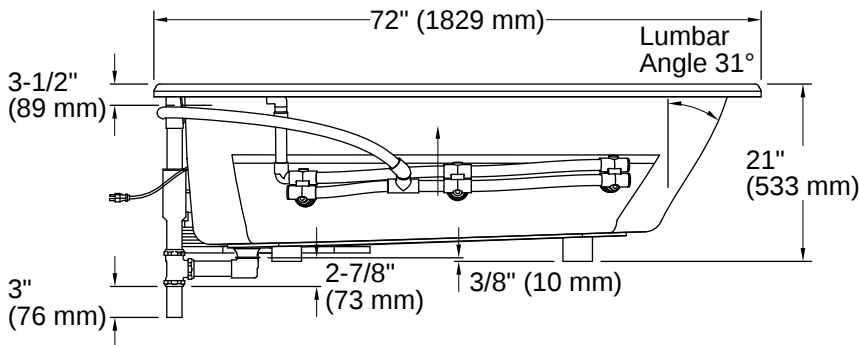

All product dimensions are nominal.

Drain Location:	Reversible
Drain Hole Diameter:	2-1/4" (57 mm)
Basin Area, Bottom:	55-1/4" x 23-1/2" (1403 mm x 597 mm)
Basin Area, Top:	64-1/2" x 32" (1638 mm x 813 mm)
Water Depth:	15" (381 mm)
Water Capacity:	75 gal (283.9 L)
Minimum Floor Load:	36 lbs/ft ²
Weight:	112 lbs (50.8 kg)

No change in measurements if connected with drain illustrated. (K-11677)

Recommended faucet area

Installation

- Reversible drain
- Drop-in or undermount

Installation Notes

Install this product according to the installation instructions.