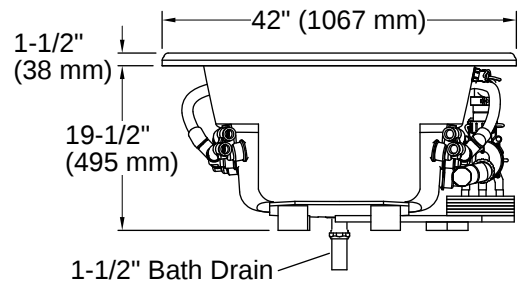

All product dimensions are nominal.

Drain Location:	Reversible
Drain Hole Diameter:	2-1/4" (57 mm)
Basin Area, Bottom:	55-1/4" x 23-1/2" (1403 mm x 597 mm)
Basin Area, Top:	64-1/2" x 32" (1638 mm x 813 mm)
Water Depth:	15" (381 mm)
Water Capacity:	75 gal (283.9 L)
Minimum Floor Load:	36 lbs/ft ²
Weight:	112 lbs (50.8 kg)

No change in measurements if connected with drain illustrated. (K-11677)

Recommended faucet area

Installation

- Reversible drain
- Drop-in or undermount

Installation Notes

Install this product according to the installation instructions.

Measure your actual product for rough-in details.

The hot water supply should be 70% of the capacity of the bath or greater. Installations will vary.