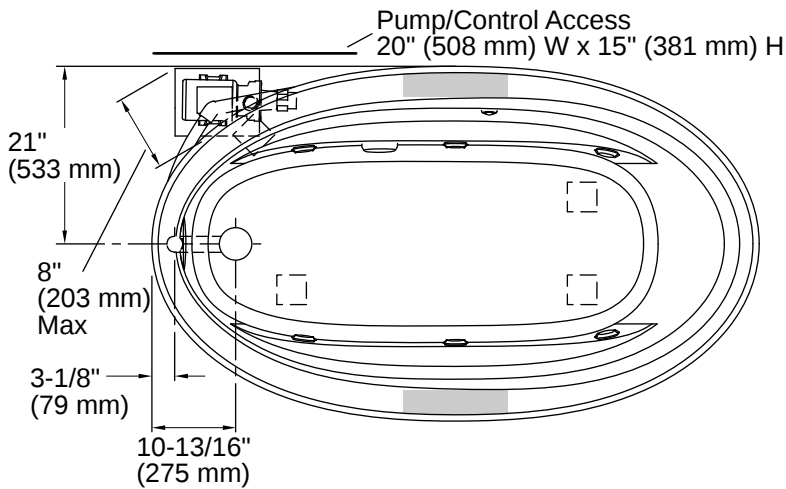

All product dimensions are nominal.

Drain Location:	Reversible
Drain Hole Diameter:	2-1/4" (57 mm)
Basin Area, Bottom:	55-1/4" x 23-1/2" (1403 mm x 597 mm)
Basin Area, Top:	64-1/2" x 32" (1638 mm x 813 mm)
Water Depth:	15" (381 mm)
Water Capacity:	75 gal (283.9 L)
Minimum Floor Load:	36 lbs/ft ²
Weight:	112 lbs (50.8 kg)

No change in measurements if connected with drain illustrated. (K-11677)

Recommended faucet area

Installation

- Reversible drain
- Drop-in or undermount

Installation Notes

Install this product according to the installation instructions.

Measure your actual product for rough-in details.

The hot water supply should be 70% of the capacity of the bath or greater. Installations will vary.