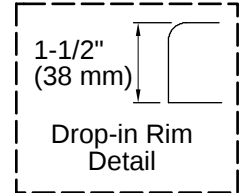

All product dimensions are nominal.

Drain Location:	Reversible
Drain Hole Diameter:	2-1/4" (57 mm)
Basin Area, Bottom:	55-1/4" x 23-1/2" (1403 mm x 597 mm)
Basin Area, Top:	64-1/2" x 32" (1638 mm x 813 mm)
Water Depth:	15" (381 mm)
Water Capacity:	75 gal (283.9 L)
Minimum Floor Load:	36 lbs/ft ²
Weight:	112 lbs (50.8 kg)

No change in measurements if connected with drain illustrated. (K-11677)

Recommended faucet area

Installation

- Reversible drain
- Drop-in or undermount

Installation Notes

Install this product according to the installation instructions.