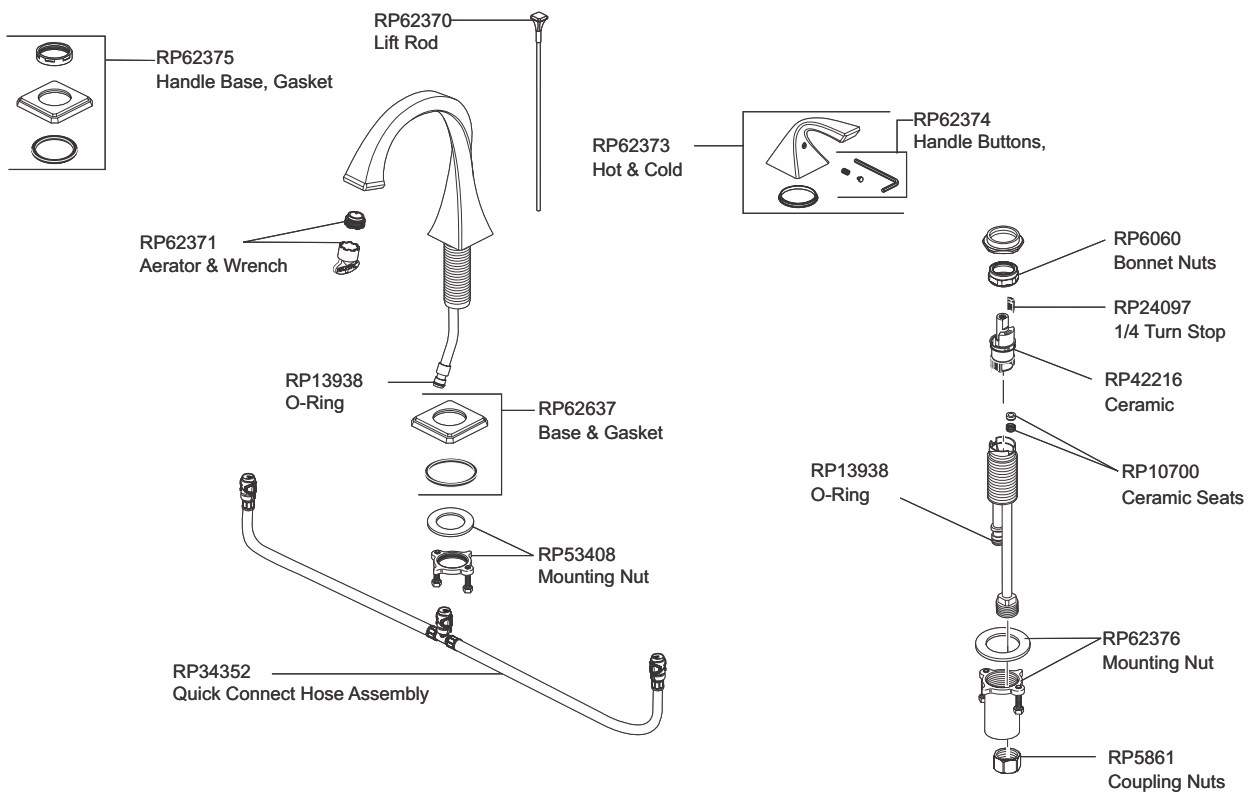

Virage 2-Handle Deck Mount Lav Faucet

65330LF-PN

Technical Specification Sheet