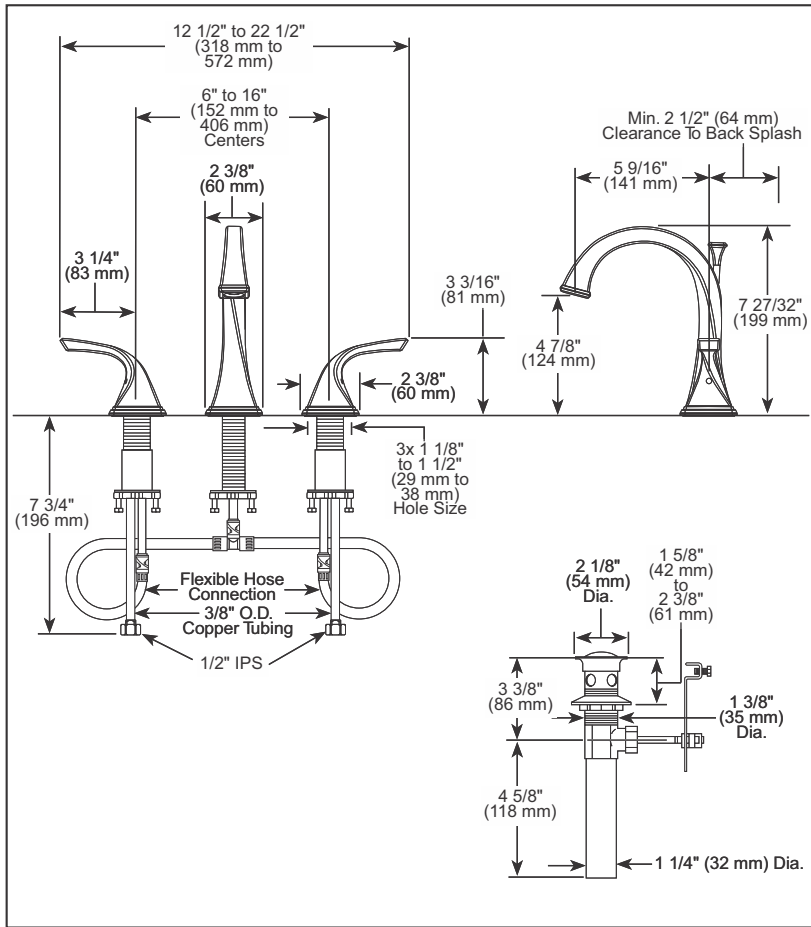

## Virage 2-Handle Deck Mount Lav Faucet

## 65330LF-PN

## Technical Specification Sheet