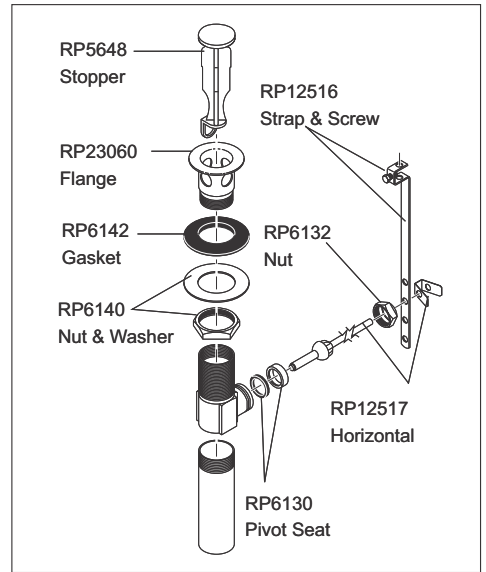

Virage 2-Handle Deck Mount Lav Faucet

65330LF-PN

Technical Specification Sheet