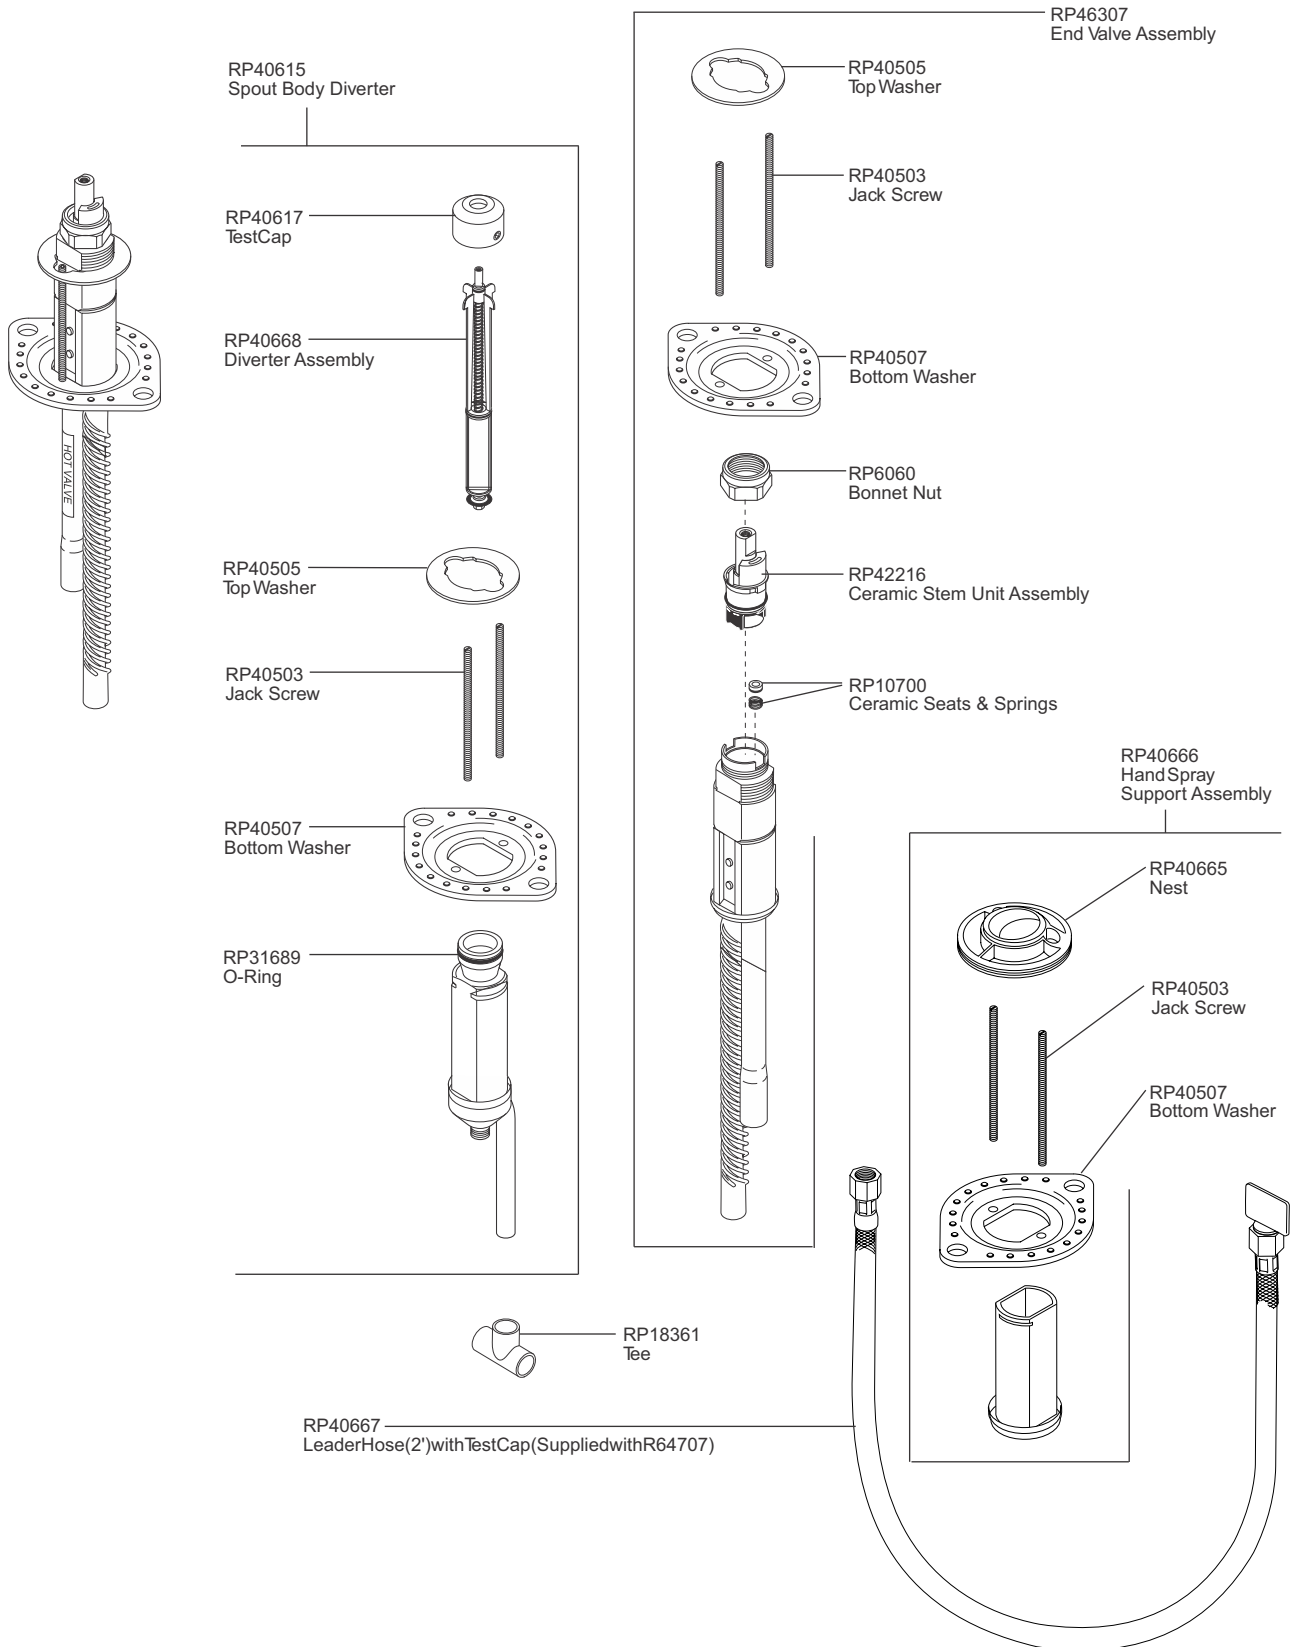

## Virage 2-Handle Deck Mount Lav Faucet

## Technical Specification Sheet

# COMPLEMENTARY FOR BRIZO

Brizo Rough only for 4-Hole Bath Tub Filler

R64707