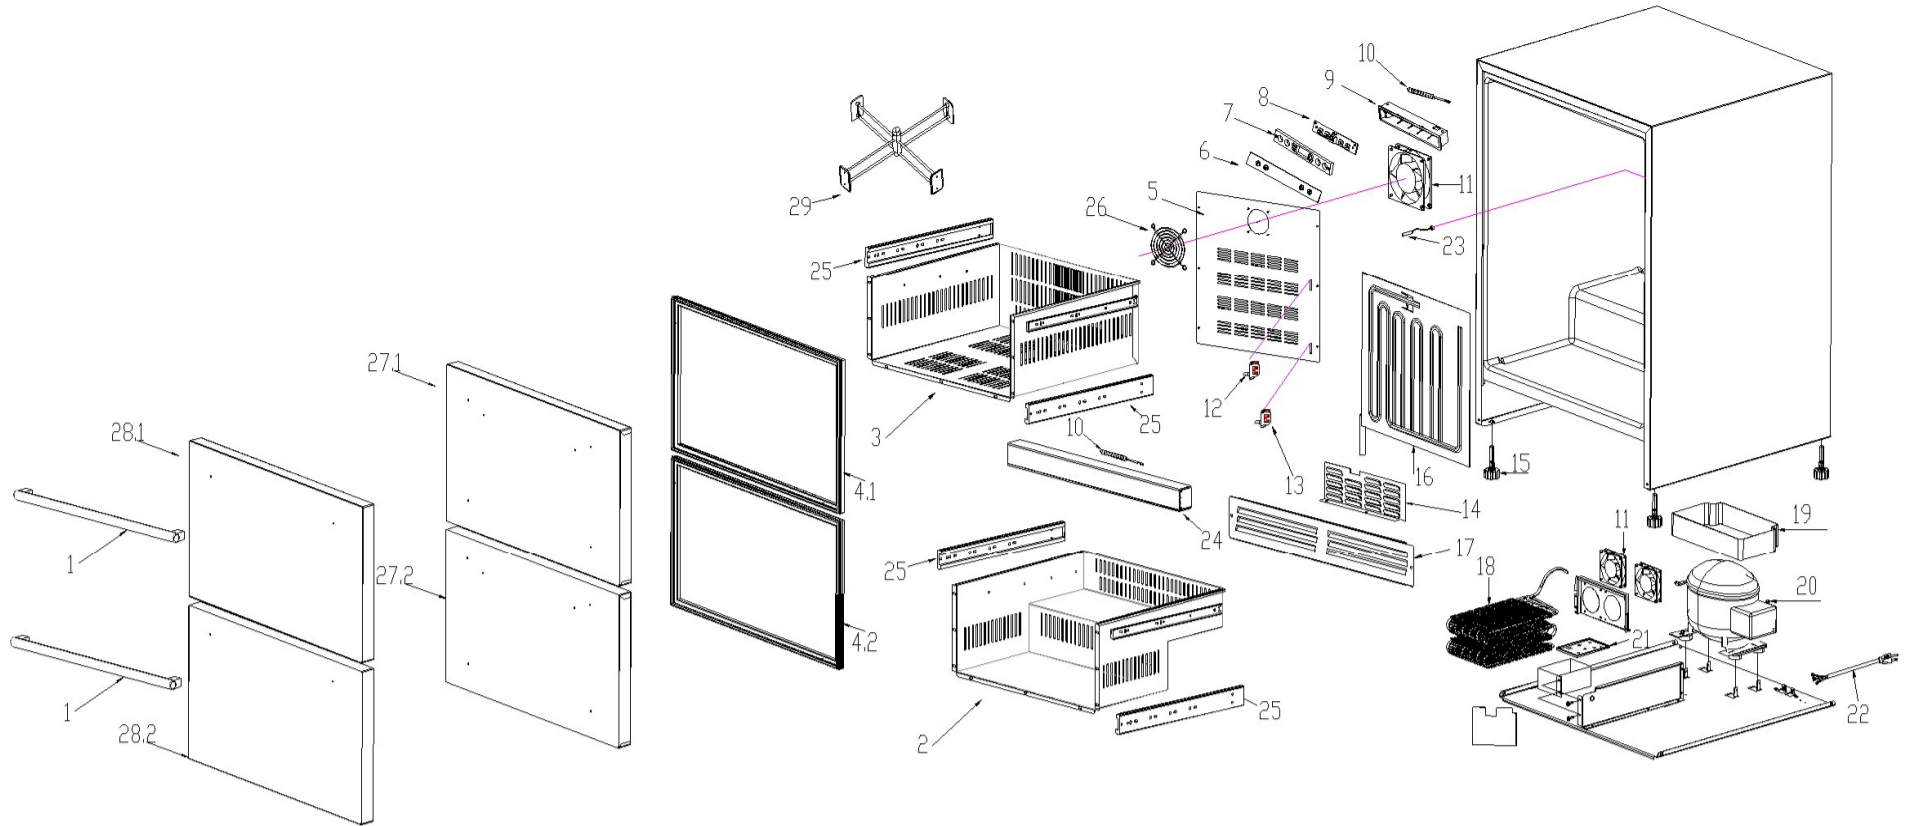

Exploded drawing

24" Drawer Refrigerator for Outdoor and Indoor Parts List (SRD243SSPR)

No.	Customer No.	Description	Customer Model
			SRD243SSPR
1	607046	Handle	2
4.1	101785	Upper Drawer Door Gasket	1
4.2	101785	Upper Drawer Door Gasket	1
5	602411	Evaporator Cover	1
6	665844	Control Panel Overlay	1
7	601998	Controller Display cover	1
8	648184	Controller Display Panel	1
9	601997	Controller Display Box	1
10	517037	LED Light	2
11	582055	Fan Motor	3
12	540063	Light Switch	1
13	540063	Light Switch	1
14	602237	Kickplate Louver	1
15	648129	Feet	4
16	800335	Evaporator	1
17	602422	Kickplate	1
18	615097	Condenser	1
19	644016	Water Pan	1
20	584032	Compressor	1
21	497296	Main Controller Board	1
22	531184	Power Cord	1
23	517045	Temp Sensor	1
25	601944	slide way	4
26	602184	Fan Cover	1
27.1	880078	Upper Drawer Panel	1
27.2	880079	Lower Drawer Panel	1
28.1	602801	Door Panel	1
28.2	602801	Door Panel	1
29	602884	Cross Holder	1