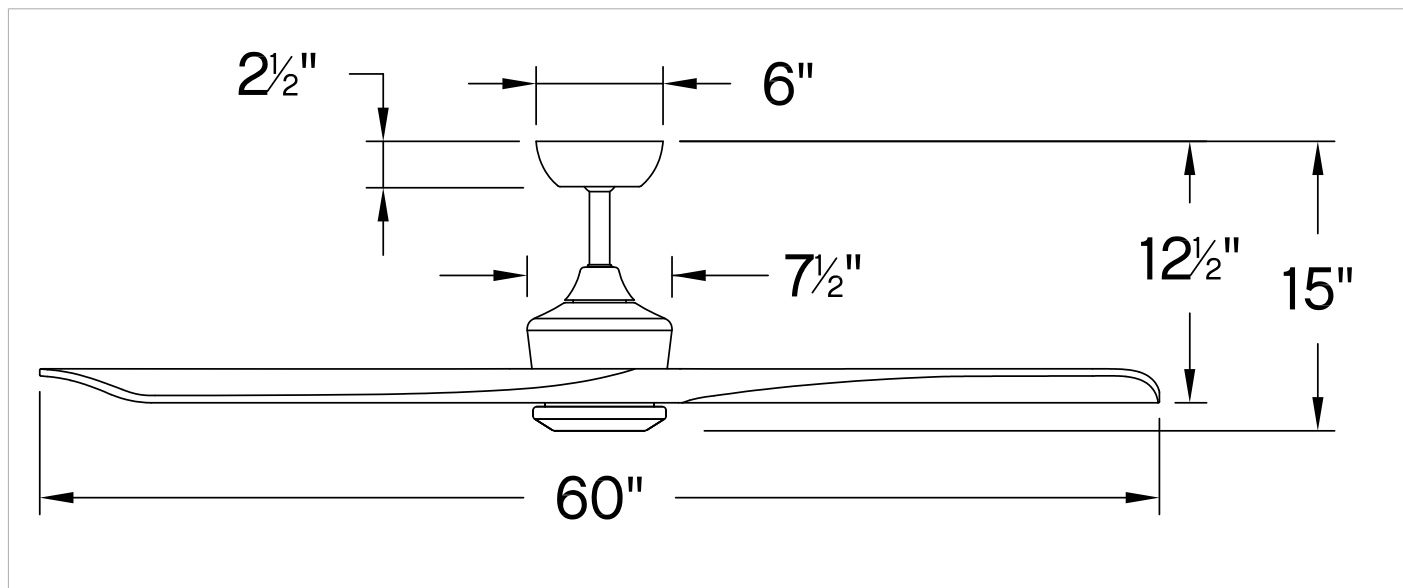

SCULPT 60" LED SMART FAN

903660FGT-LDD

PERFORMANCE SPECIFICATIONS	STANDARD	
	HIGH SPEED	AVERAGE SPEED
Airflow	8752	6079
EnergyUse	32.4	20
EnergyCost	9	6
Efficiency	270	298
AMPS	0.5	0.29
RPMS	185	119

HINKLEY

HINKLEY
33000 Pin Oak Parkway
Avon Lake, OH 44012

PHONE: (440) 653-5500
Toll Free: 1 (800) 446-5539

hinkley.com