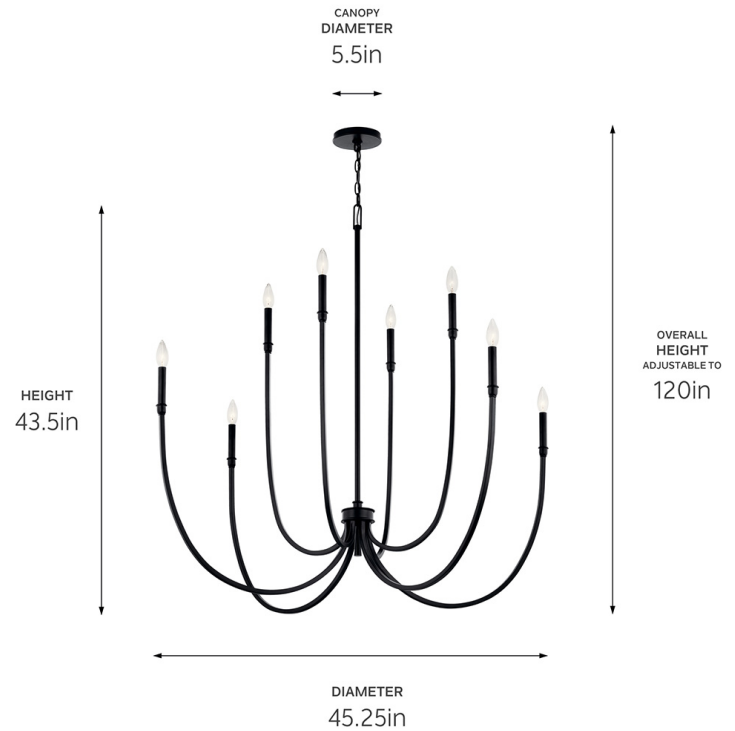

SPECIFICATIONS

Certifications/Qualifications

ADA Compliant	No
Prop65	No
Location Rating	Dry
	kichler.com/warranty

Dimensions

Height	43.5"
Overall Height	120"
Weight	9.92 LBS
Canopy Width	5.5"
Canopy Depth	1"
Chain/Stem Length	72"

Electrical

Input Voltage	120 V

Light Source

Light Source	Bulb
Lamp Included	Not Included
# Of Bulbs/LED Modules	8
Max Or Nominal Watt	60 W
Lamp Type	B
Socket Type	E12 (Candelabra)
Dimmable	Yes

Mounting/Installation

Interior/Exterior	Interior Product
Mounting Weight	9.92 LBS
Lead Wire Length	144
Wire Connectors	Wire Nuts

FIXTURE ATTRIBUTES

Housing/Glass

Primary Material	Steel
Shade Included	No
Max Stem Tilt	90 °

Product/Ordering Information

Sku	52699BK
Finish	Black
UPC	783927046565

Finishes

- Black
- Champagne Bronze™
- Polished Nickel