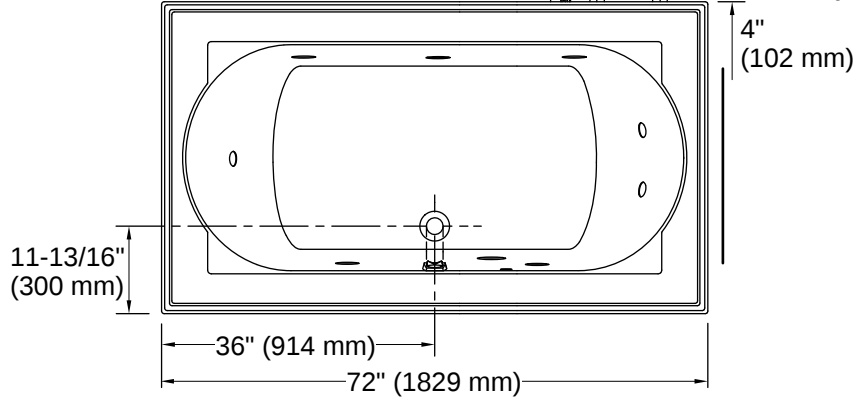

Blower Control Access

34" (864 mm) W x 15" (381 mm) H

No change in measurements if connected with drain illustrated. (K-7161-AF)