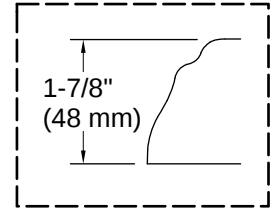

Technical Information

All product dimensions are nominal.

Drain Location:	Center
Drain Hole Diameter:	2-1/4" (57 mm)
Minimum Flat for Door:	3-13/16" (97 mm)
Basin Area, Bottom:	48" x 27" (1219 mm x 686 mm)
Basin Area, Top:	60" x 30" (1524 mm x 762 mm)
Water Depth:	16" (406 mm)
Water Capacity:	94 gal (355.8 L)
Minimum Floor Load:	45 lbs/ft ²
Weight:	135 lbs (61.2 kg)
Cutout:	Drop-in, 70-1/2" x 40-1/2" (1791 mm x 1029 mm)

KOHLER® Plastic Baths and Shower Bases Lifetime Limited Warranty|KOHLER® Hydrotherapy Components Five-Year Limited Warranty

Blower Control Access

34" (864 mm) W x 15" (381 mm) H

No change in measurements if connected with drain illustrated. (K-7161-AF)