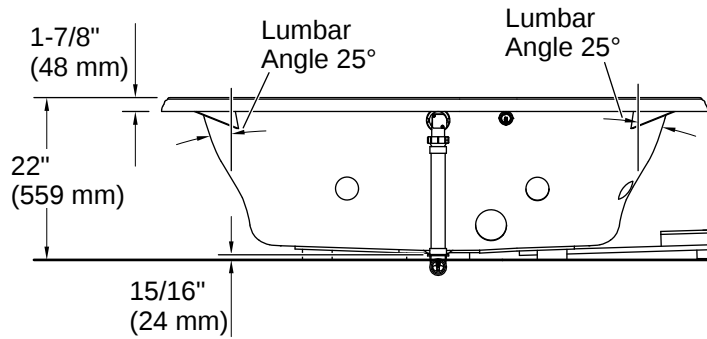

Installation

- Drop-in
- Rear center drain

Installation Notes

Install this product according to the installation instructions.

Measure your actual product for rough-in details.

The hot water supply should be 70% of the capacity of the bath or greater. Installations will vary.