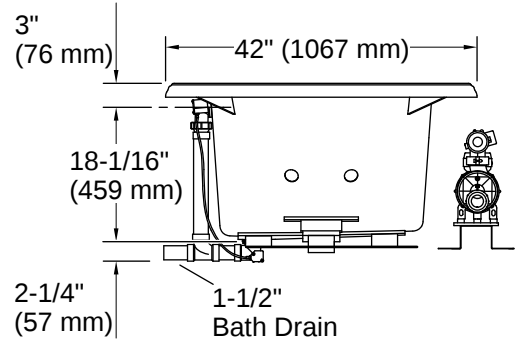

Technical Information

All product dimensions are nominal.

Drain Location:	Center
Drain Hole Diameter:	2-1/4" (57 mm)
Minimum Flat for Door:	3-13/16" (97 mm)
Basin Area, Bottom:	48" x 27" (1219 mm x 686 mm)
Basin Area, Top:	60" x 30" (1524 mm x 762 mm)
Water Depth:	16" (406 mm)
Water Capacity:	94 gal (355.8 L)
Minimum Floor Load:	45 lbs/ft ²
Weight:	135 lbs (61.2 kg)
Cutout:	Drop-in, 70-1/2" x 40-1/2" (1791 mm x 1029 mm)

KOHLER® Plastic Baths and Shower Bases Lifetime Limited Warranty|KOHLER® Hydrotherapy Components Five-Year Limited Warranty

Blower Control Access

34" (864 mm) W x 15" (381 mm) H

No change in measurements if connected with drain illustrated. (K-7161-AF)

Drop-in Rim Detail

Installation

- Drop-in
- Rear center drain

Installation Notes

Install this product according to the installation instructions.

Measure your actual product for rough-in details.

The hot water supply should be 70% of the capacity of the bath or greater. Installations will vary.