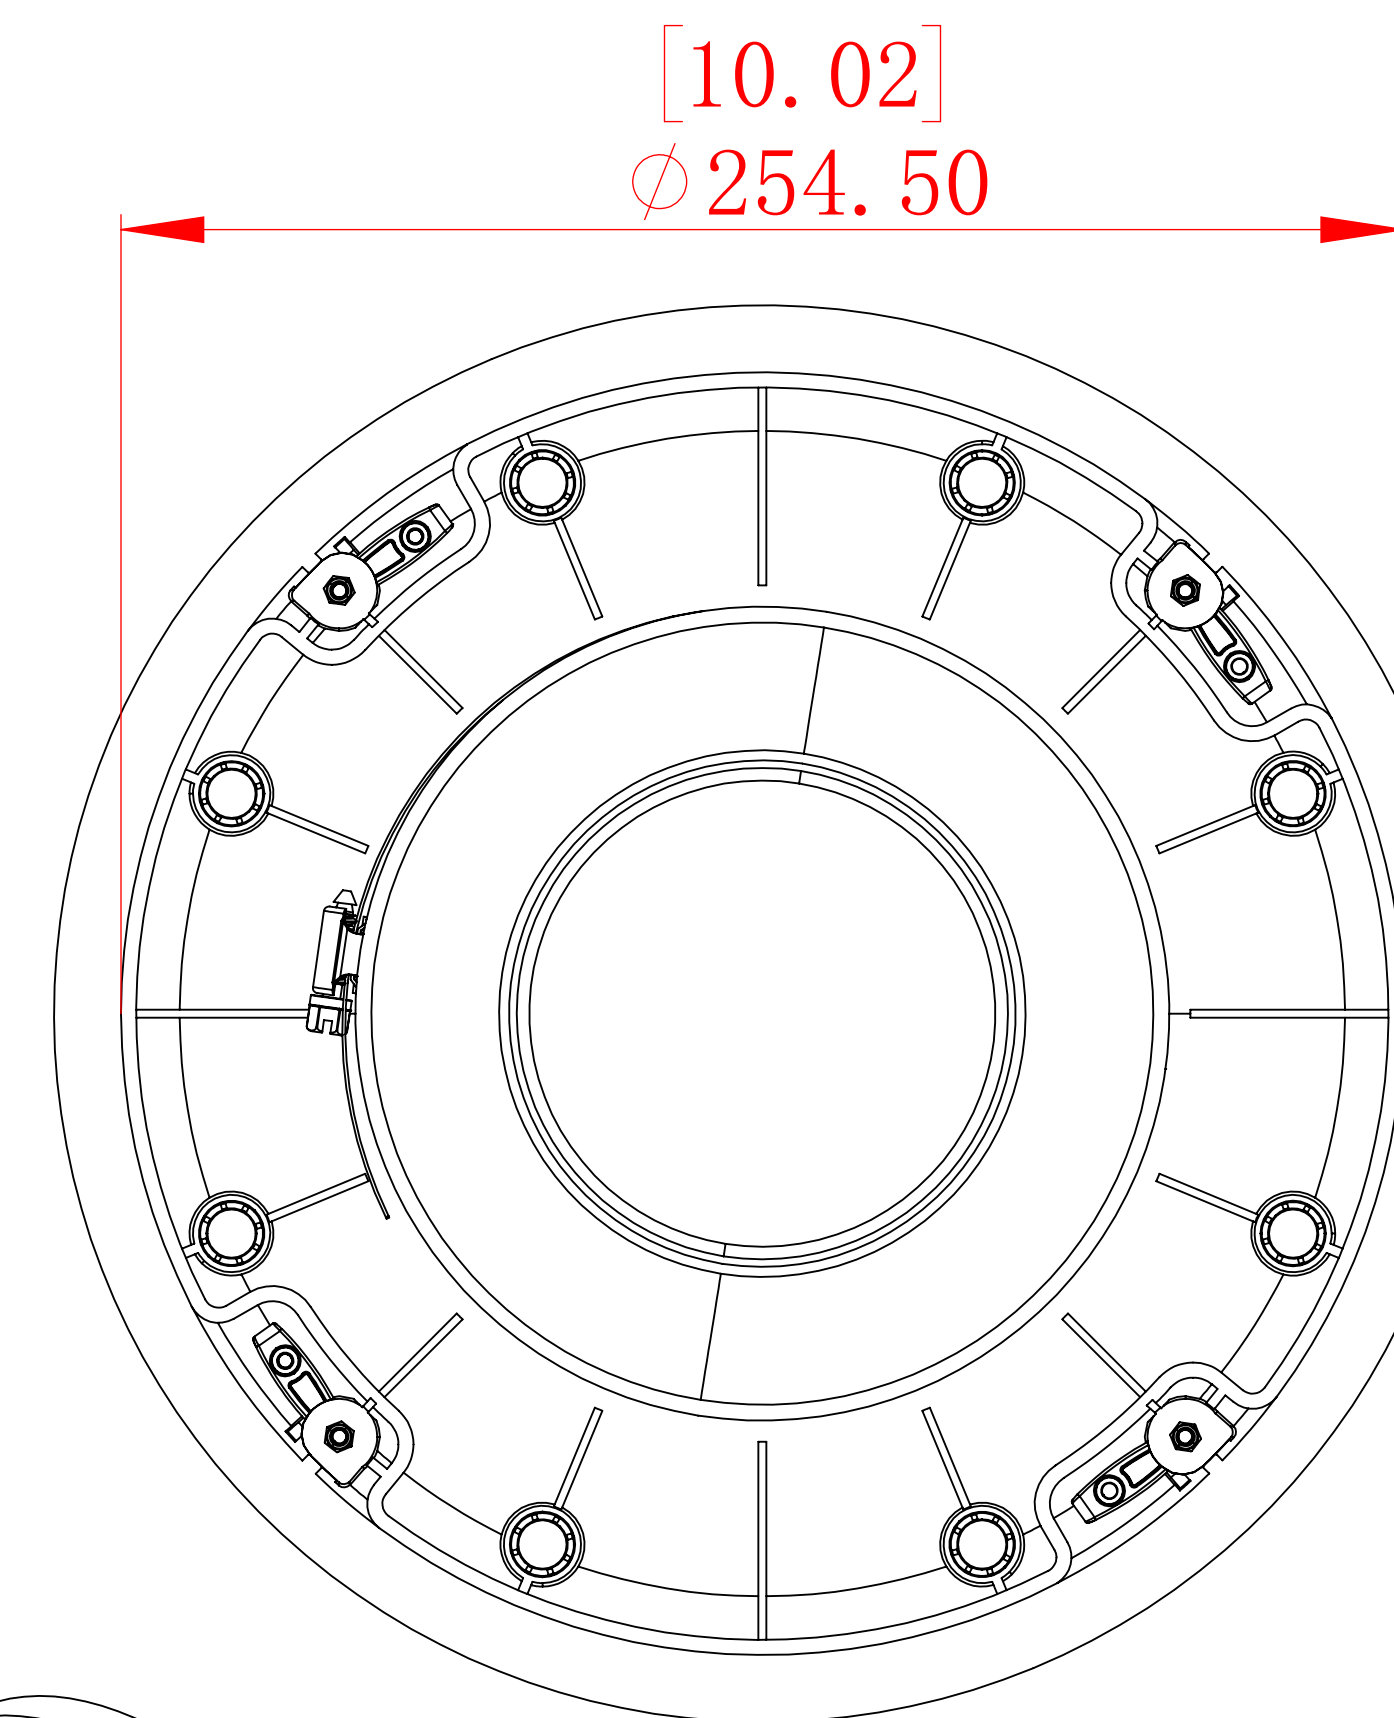

PPX-8R
WITHOUT 6to4-STR-ADAPTER

FRONT

SIDE

BACK / MINIMUM CUTOUT

PPX-8R
WITH 6to4-STR-ADAPTER

FRONT

SIDE

BACK / MINIMUM CUTOUT

ISOMETRIC

SONANCE

991 Calle Amanecer, San Clemente, CA.
92673
58800 2-7777 949 492-7777
FAX 949 361-5579
www.sonance.com

PPX-8R

SCALE: 2 : 3
DRAWN BY:
SHEET: 01

DRWN - PART NUMBER

REV.

RELEASED ON: