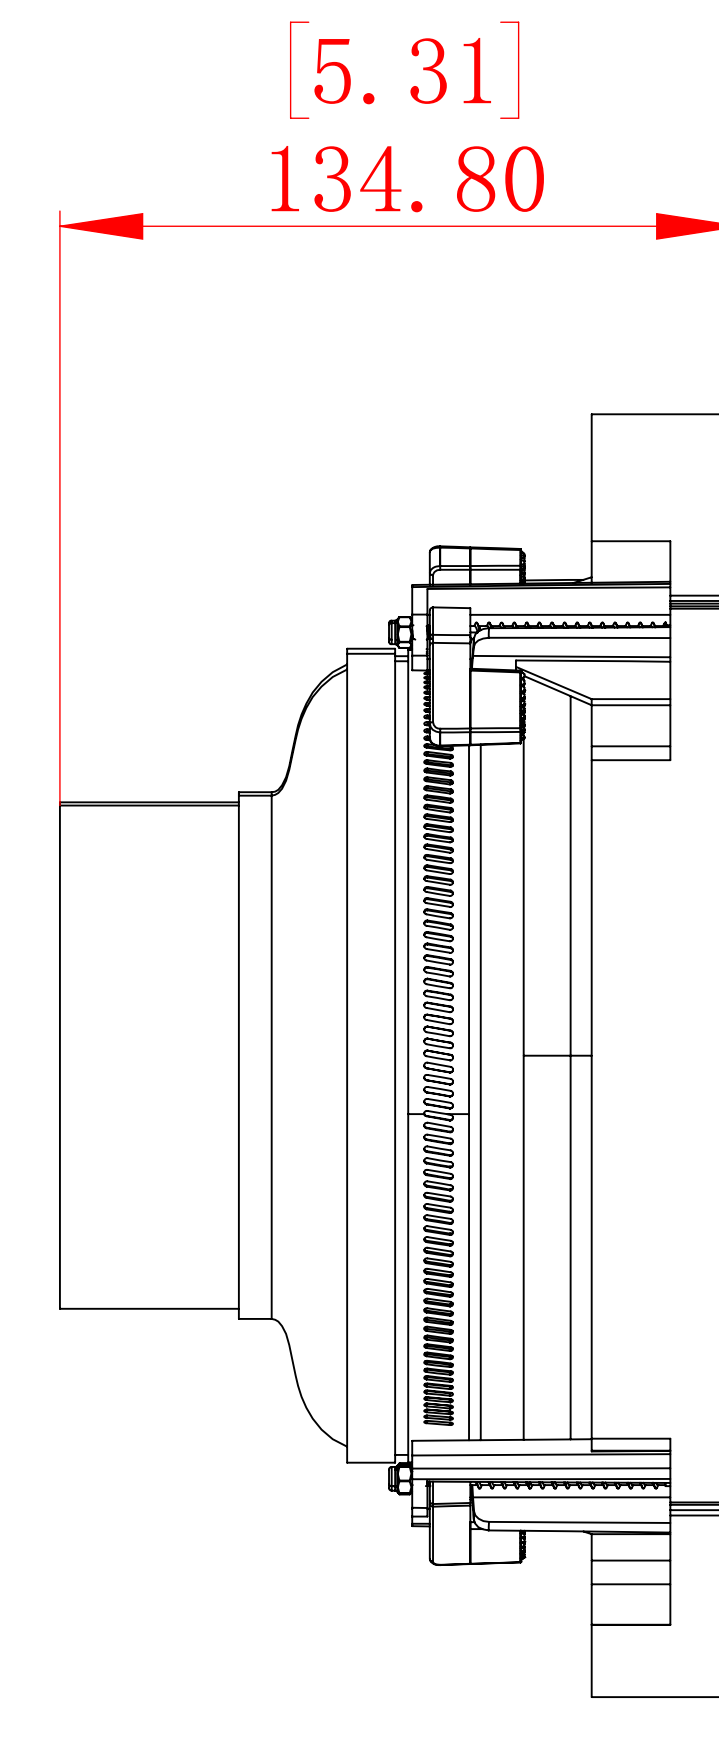

PPX-8R
WITHOUT 6to4-STR-ADAPTER

FRONT

SIDE

BACK / MINIMUM CUTOUT

PPX-8R
WITH 6to4-STR-ADAPTER

FRONT

SIDE

BACK / MINIMUM CUTOUT

ISOMETRIC

SONANCE

991 Calle Amanecer, San Clemente, CA.
92673
58800 2-7777 949 492-7777
FAX 949 361-5579
www.sonance.com

PPX-8R

SCALE: 2 : 3
DRAWN BY:
SHEET: 01

DRWN - PART NUMBER

REV.

RELEASED ON: