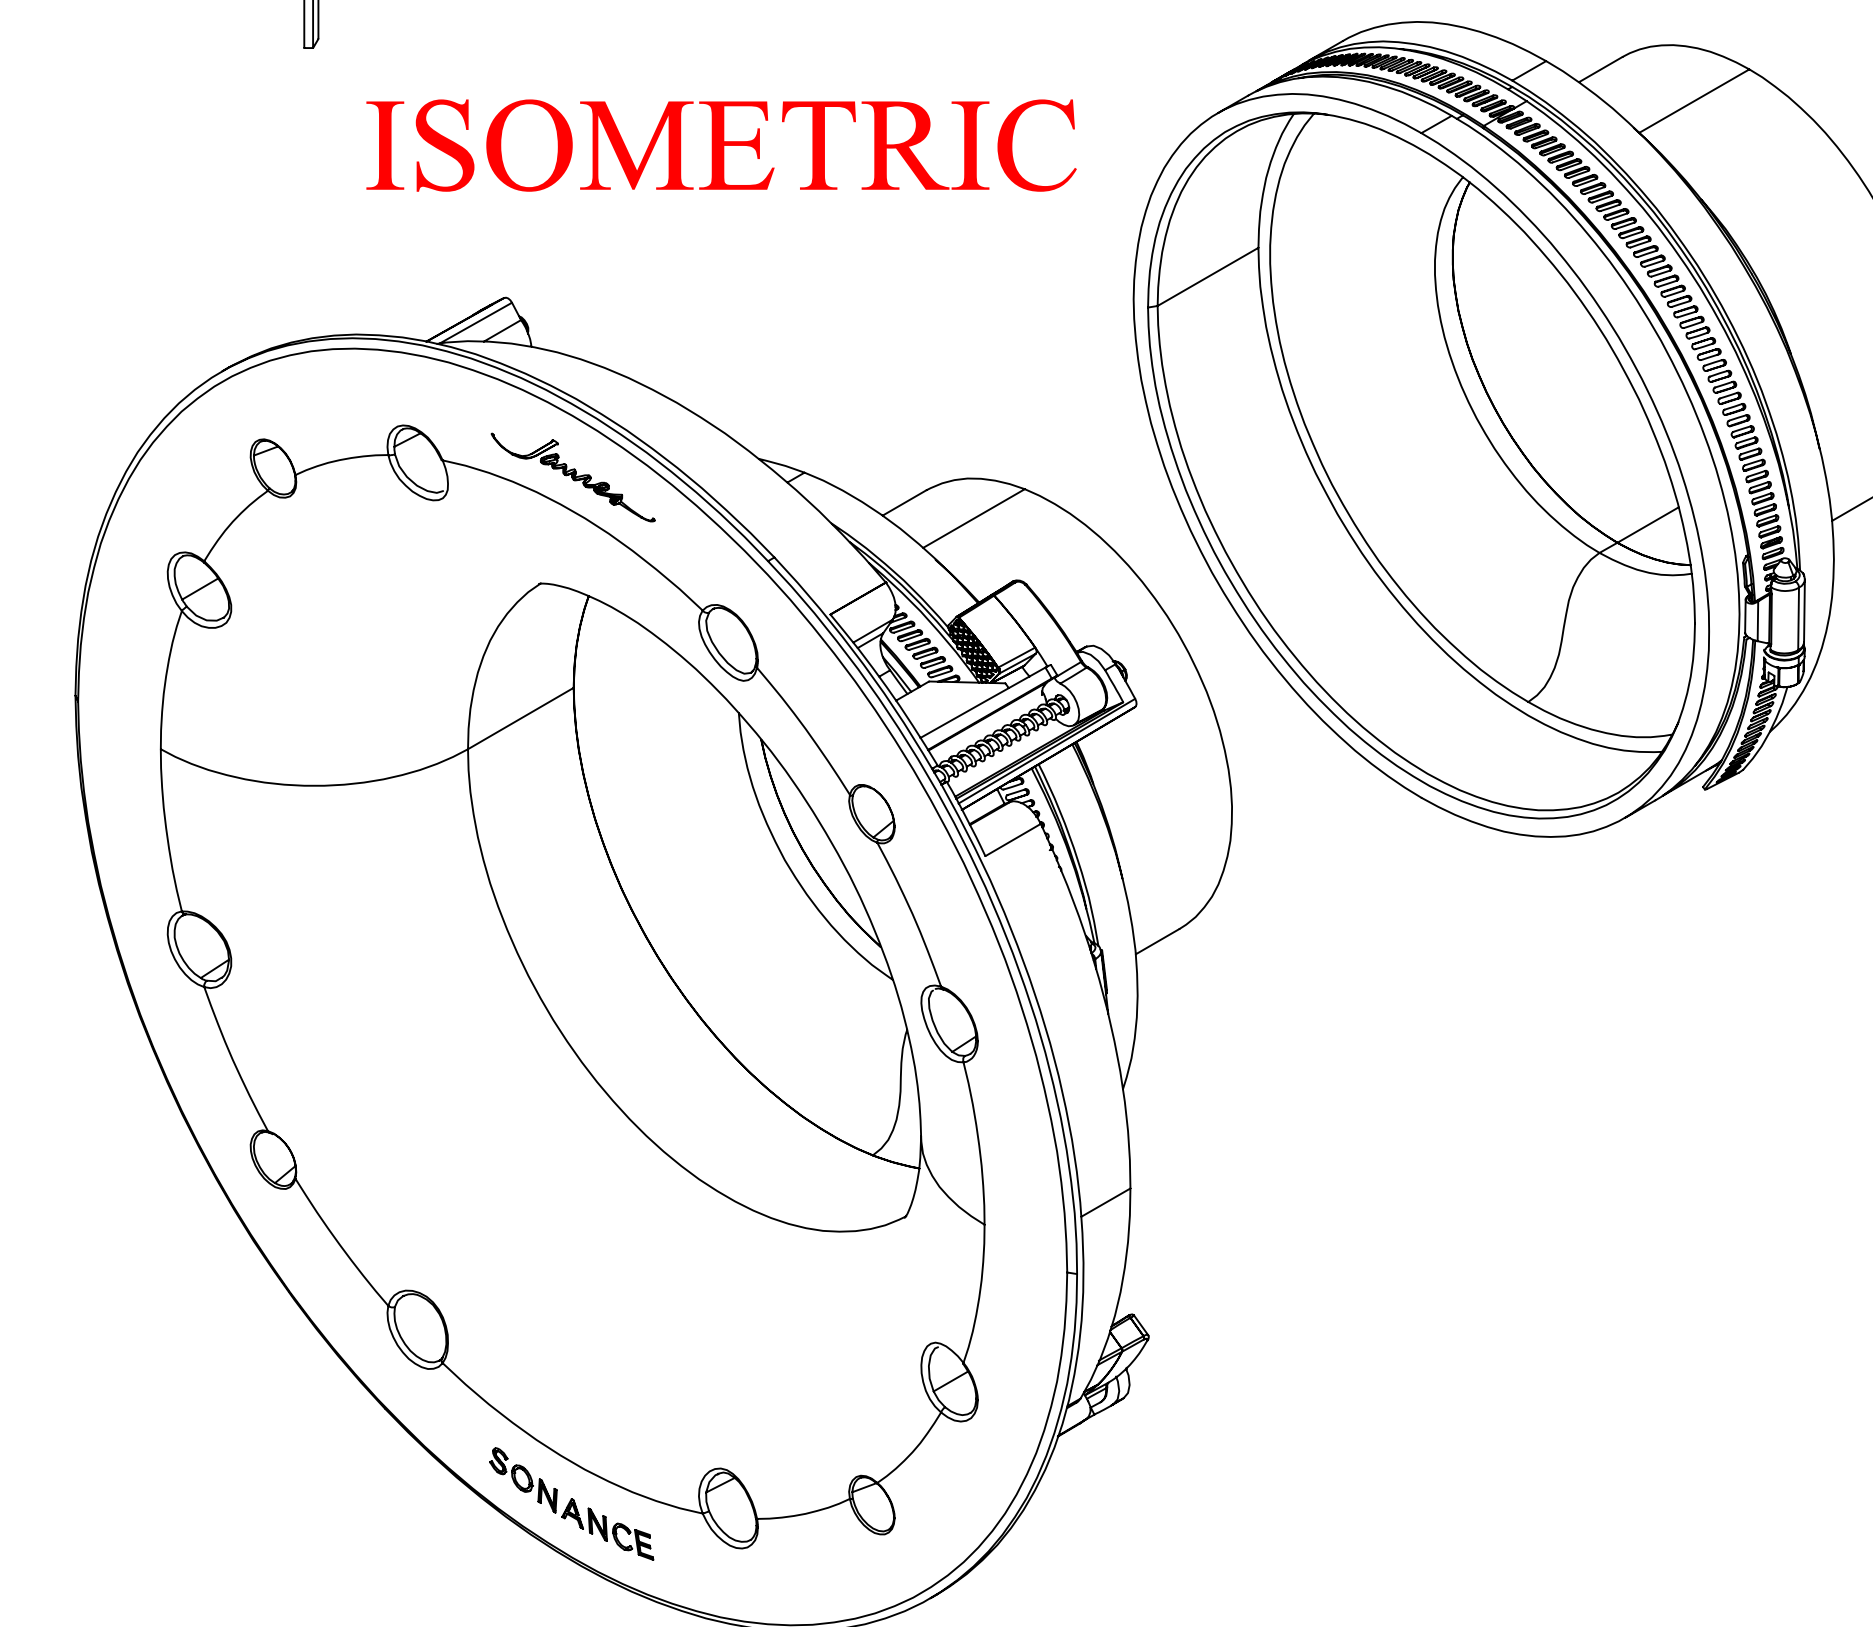

PPX-8R
WITHOUT 6to4-STR-ADAPTER

FRONT

SIDE

BACK / MINIMUM CUTOUT

PPX-8R
WITH 6to4-STR-ADAPTER

FRONT

SIDE

BACK / MINIMUM CUTOUT

ISOMETRIC

SONANCE

991 Calle Amanecer, San Clemente, CA.
92673
58800 2-7777 949 492-7777
FAX 949 361-5579
www.sonance.com

PPX-8R

SCALE: 2 : 3
DRAWN BY:
SHEET: 01

DRWN - PART NUMBER

REV.

RELEASED ON: