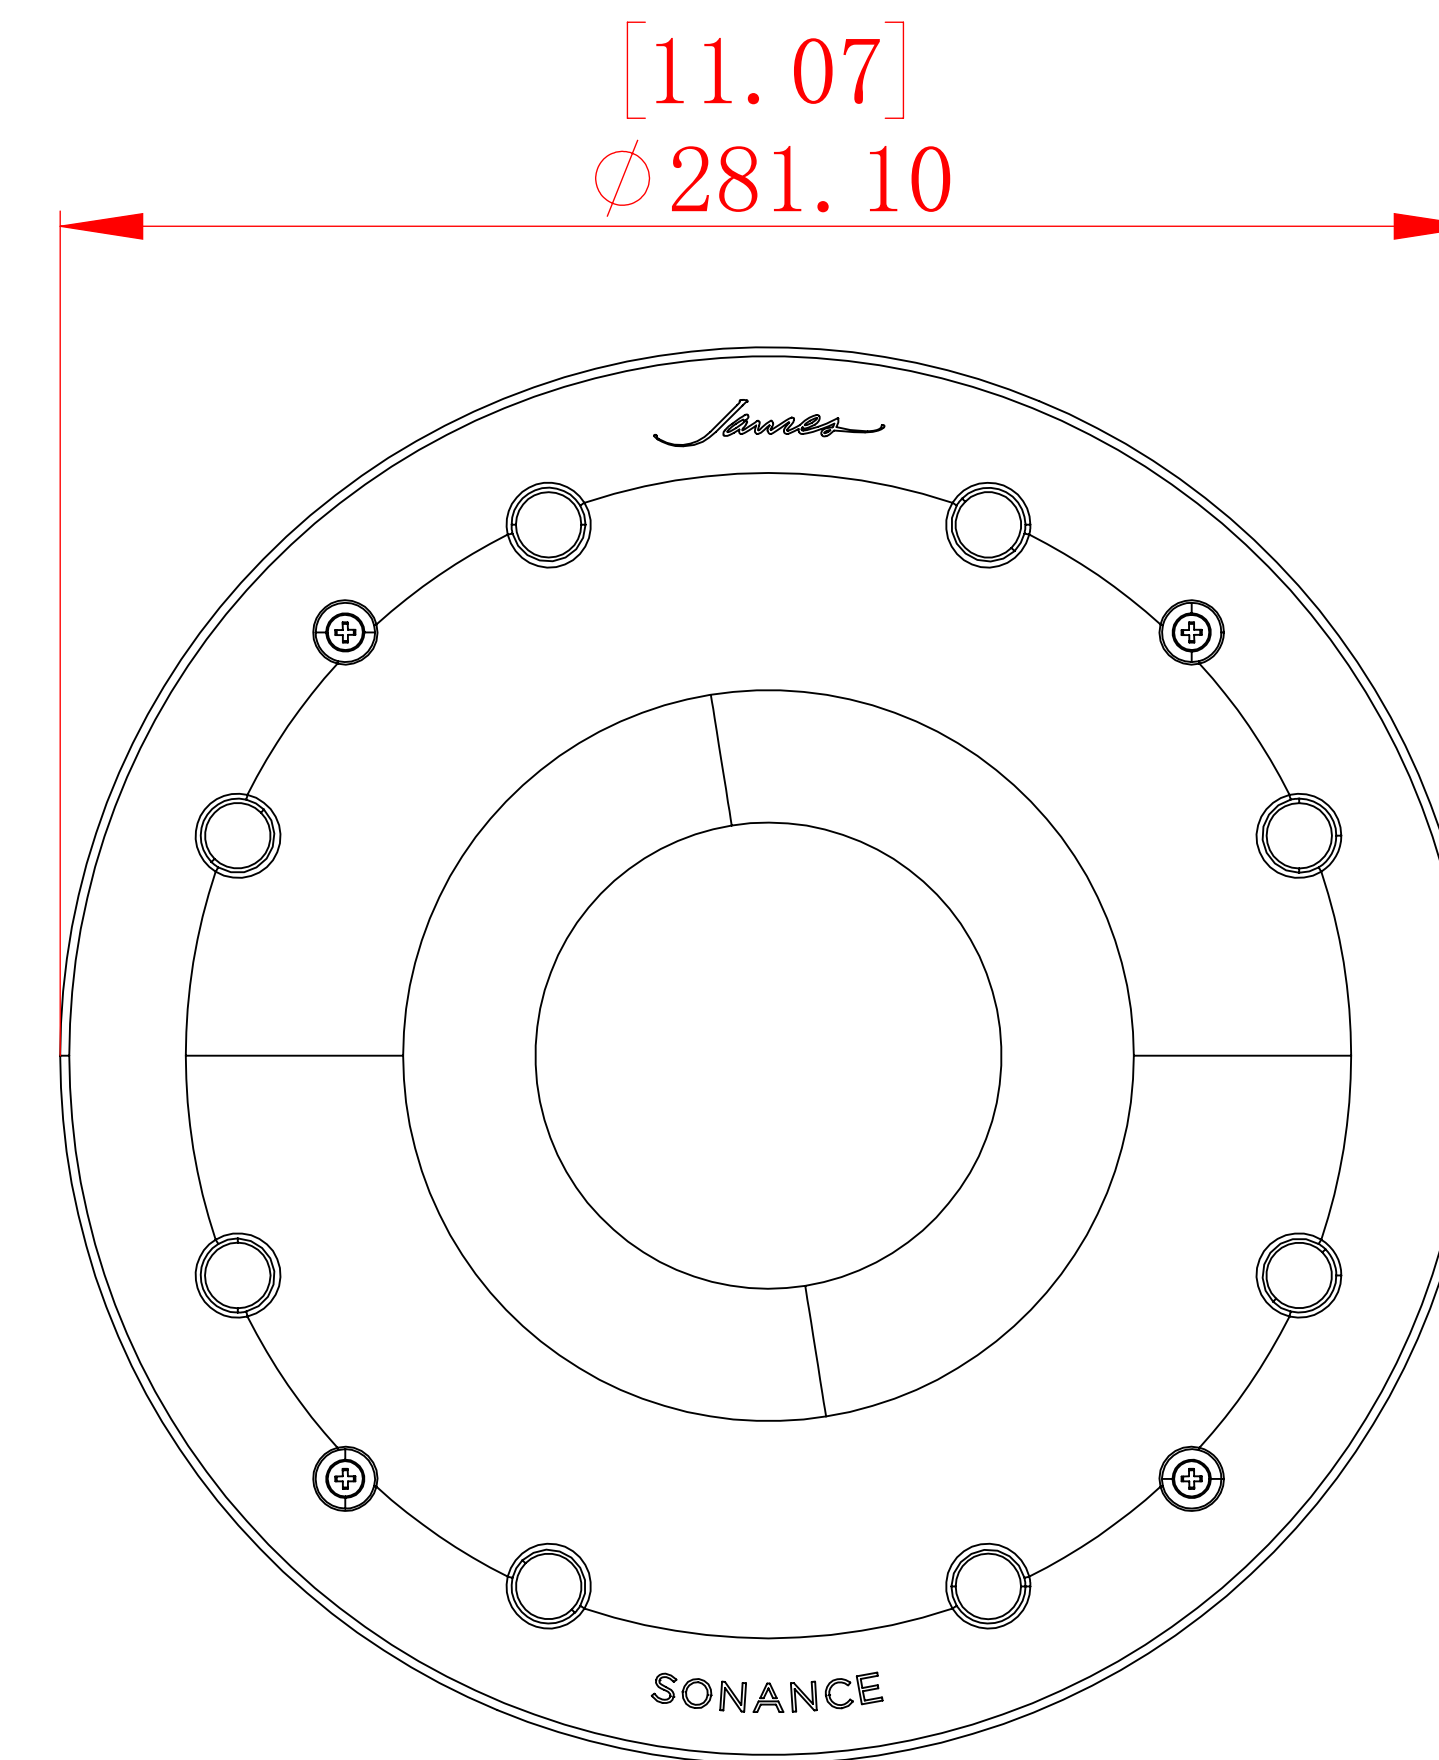

PPX-8R
WITHOUT 6to4-STR-ADAPTER

FRONT

SIDE

BACK / MINIMUM CUTOUT

PPX-8R
WITH 6to4-STR-ADAPTER

FRONT

SIDE

BACK / MINIMUM CUTOUT

ISOMETRIC

SONANCE

991 Calle Amanecer, San Clemente, CA.
92673
58800 2-7777 949 492-7777
FAX 949 361-5579
www.sonance.com

PPX-8R

SCALE: 2 : 3
DRAWN BY:
SHEET: 01

DRWN - PART NUMBER

REV.

RELEASED ON: