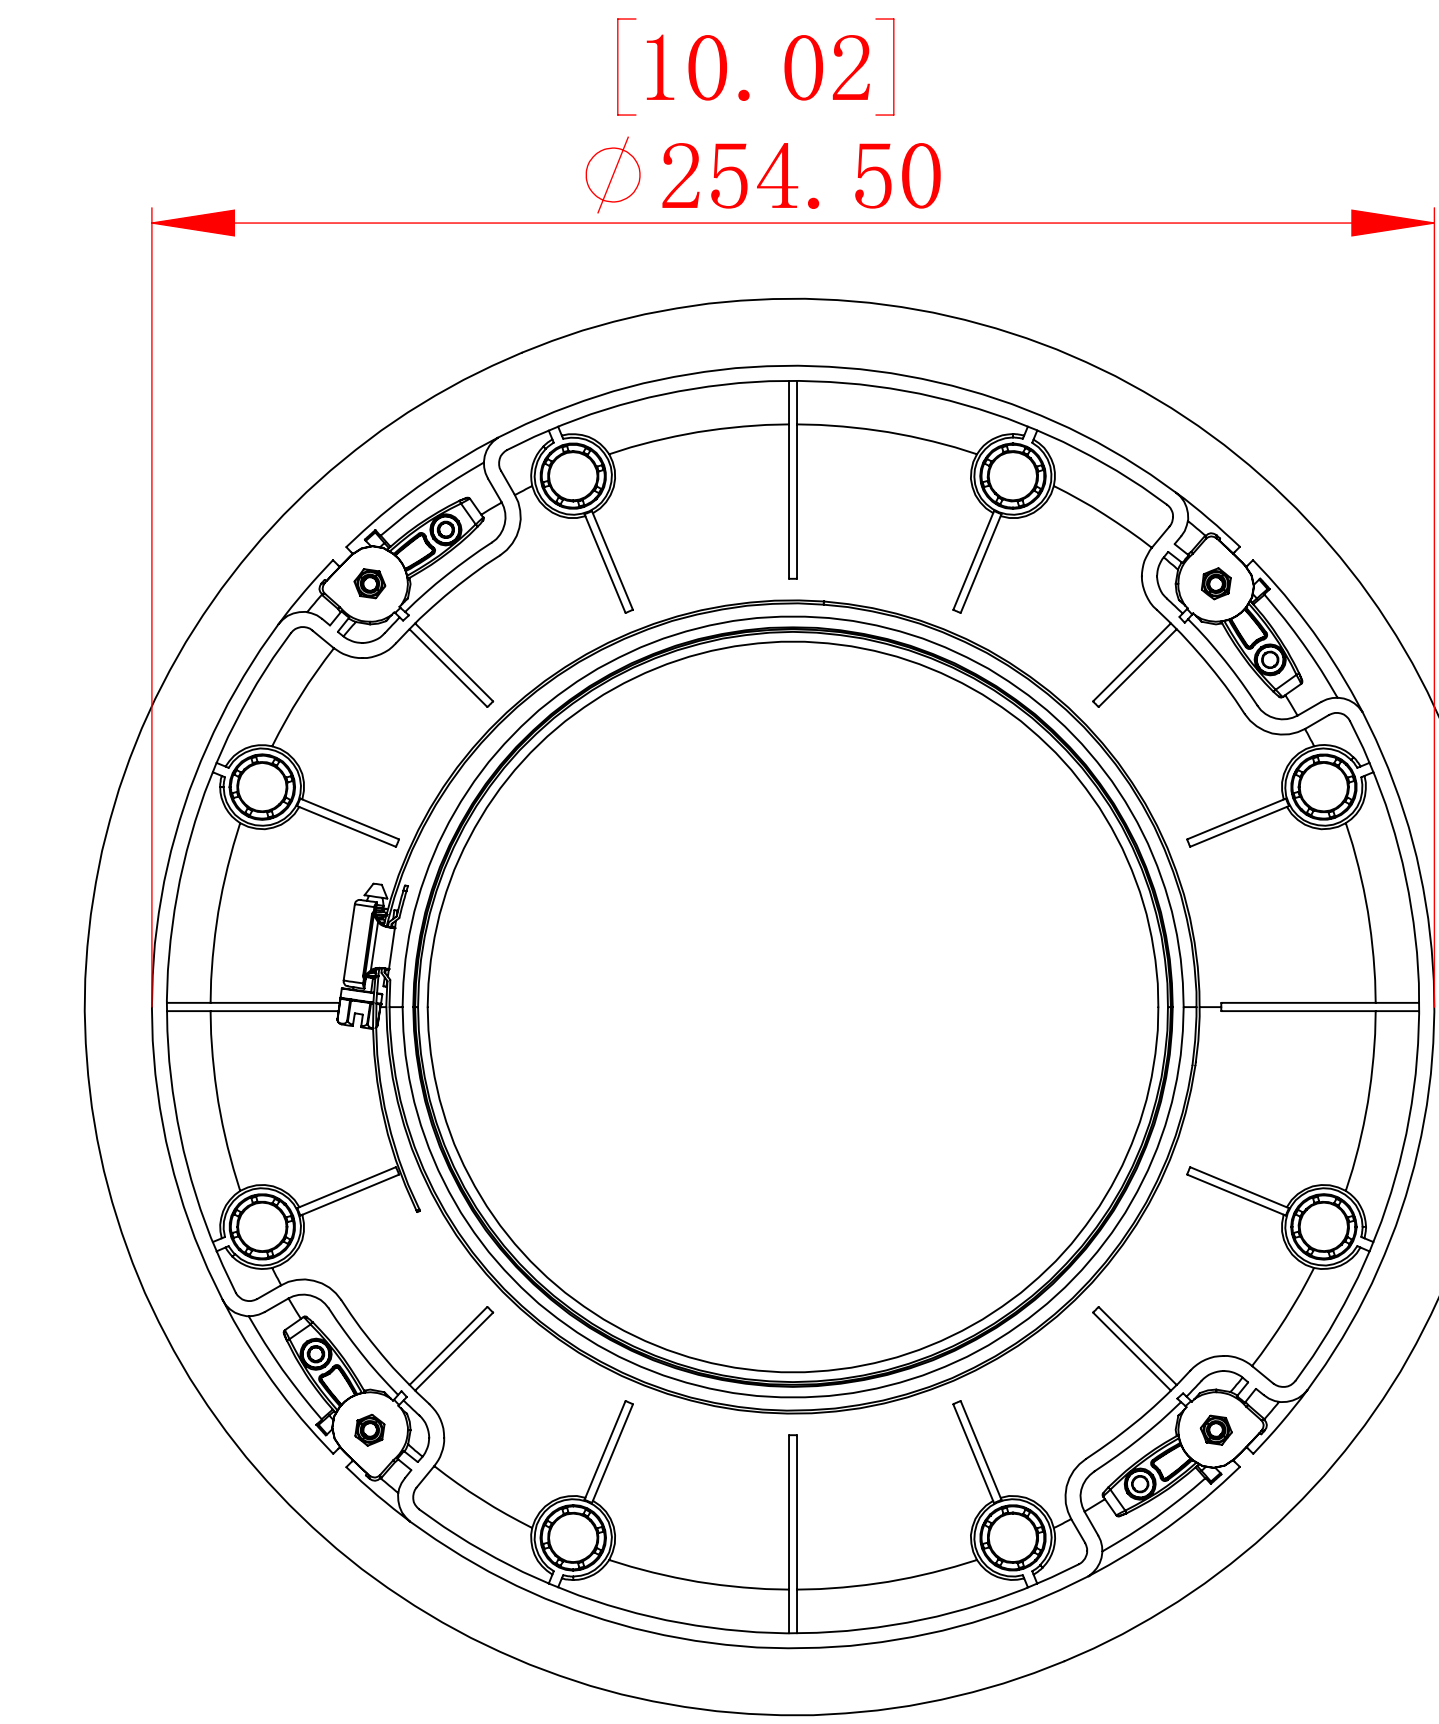

PPX-8R
WITHOUT 6to4-STR-ADAPTER

FRONT

SIDE

BACK / MINIMUM CUTOUT

PPX-8R
WITH 6to4-STR-ADAPTER

FRONT

SIDE

BACK / MINIMUM CUTOUT

ISOMETRIC

SONANCE

991 Calle Amanecer, San Clemente, CA.
92673
58800 2-7777 949 492-7777
FAX 949 361-5579
www.sonance.com

PPX-8R

SCALE: 2 : 3
DRAWN BY:
SHEET: 01

DRWN - PART NUMBER

REV.

RELEASED ON: