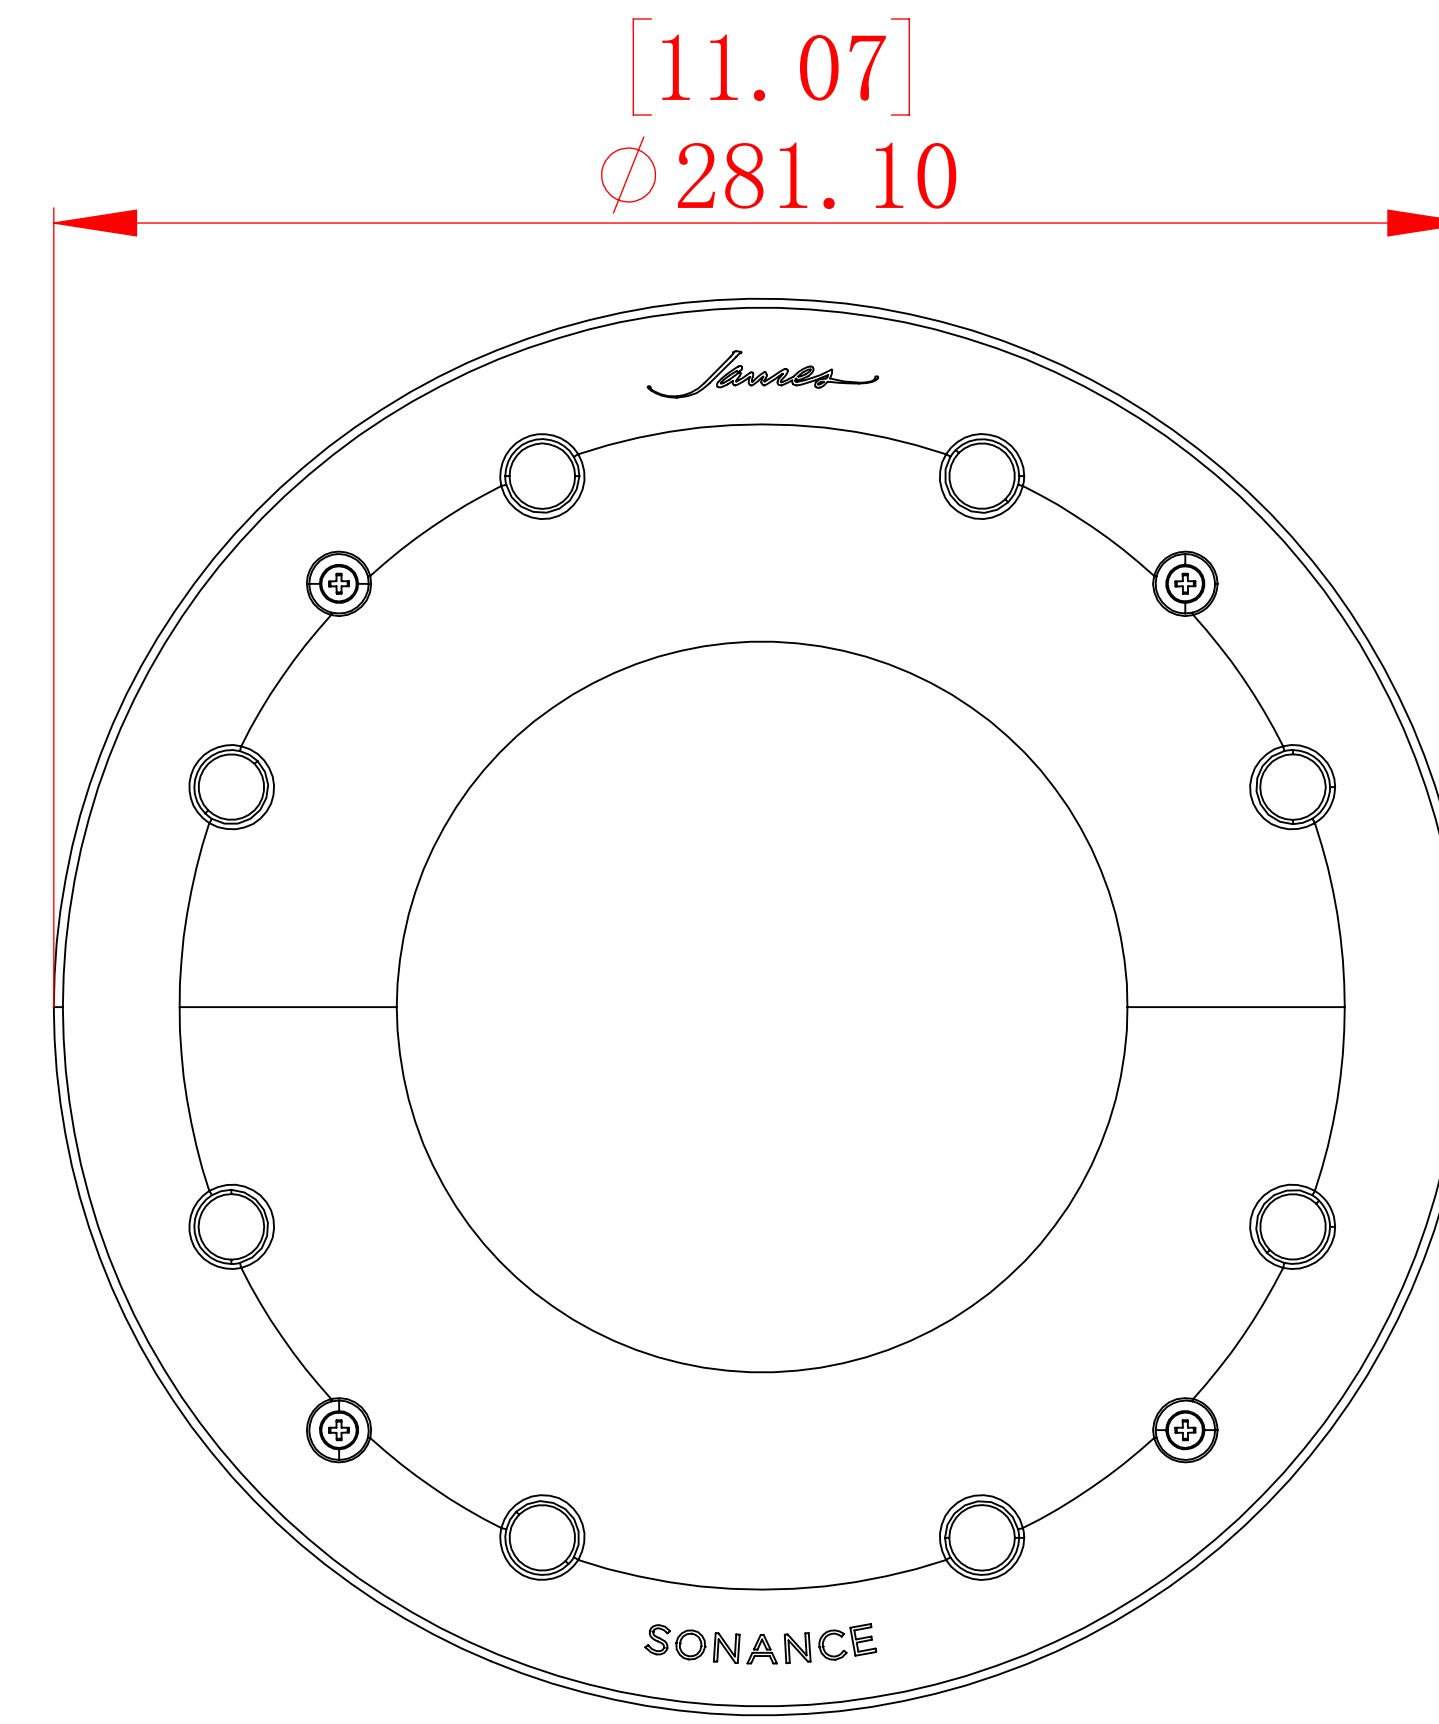

PPX-8R
WITHOUT 6to4-STR-ADAPTER

FRONT

SIDE

BACK / MINIMUM CUTOUT

PPX-8R
WITH 6to4-STR-ADAPTER

FRONT

SIDE

BACK / MINIMUM CUTOUT

ISOMETRIC

SONANCE

991 Calle Amanecer, San Clemente, CA.
92673
58800 2-7777 949 492-7777
FAX 949 361-5579
www.sonance.com

PPX-8R

SCALE: 2 : 3
DRAWN BY:
SHEET: 01

DRWN - PART NUMBER

REV.

RELEASED ON: