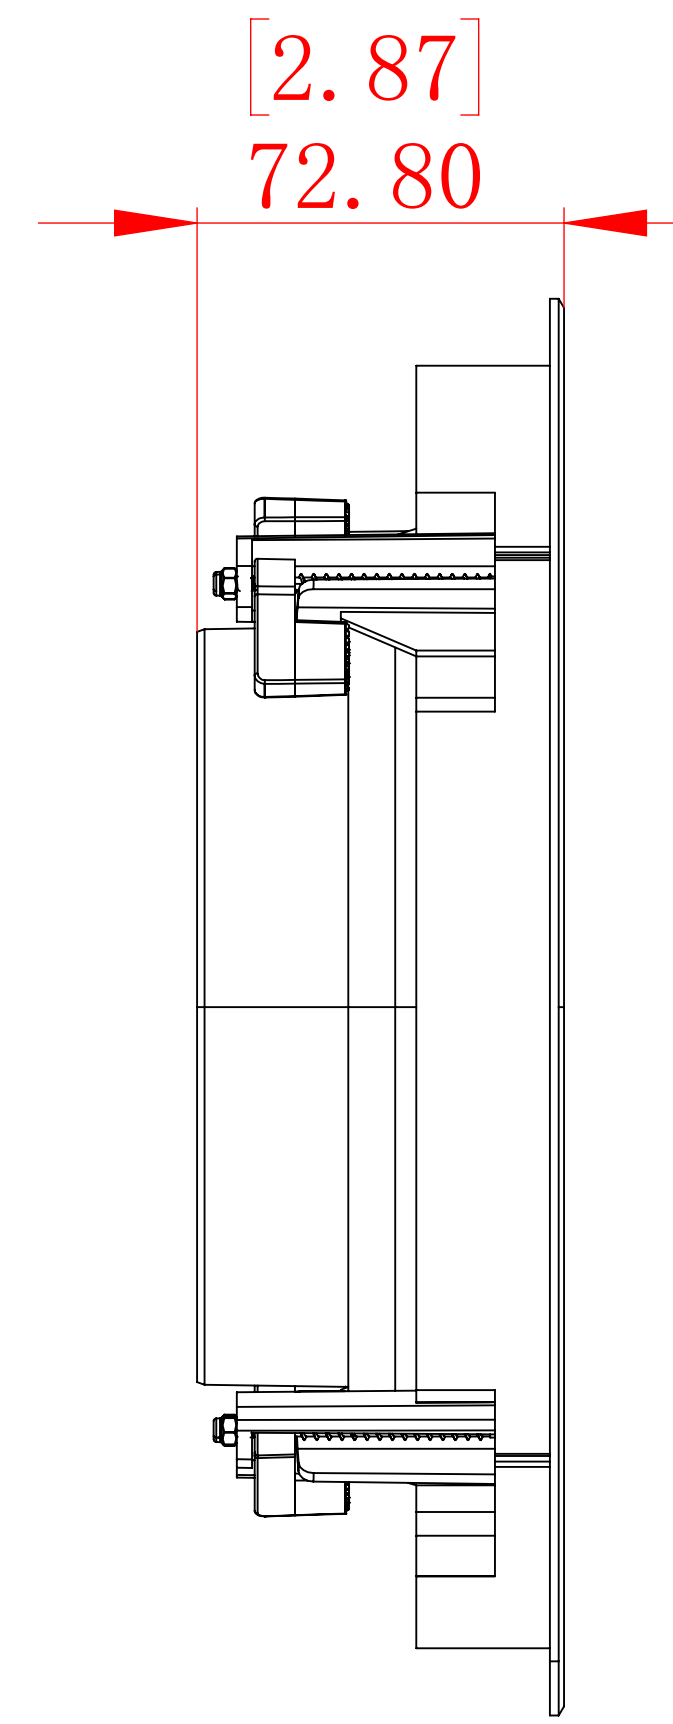

PPX-8R
WITHOUT 6to4-STR-ADAPTER

FRONT

SIDE

BACK / MINIMUM CUTOUT

PPX-8R
WITH 6to4-STR-ADAPTER

FRONT

SIDE

BACK / MINIMUM CUTOUT

ISOMETRIC

SONANCE

991 Calle Amanecer, San Clemente, CA.
92673
58800 2-7777 949 492-7777
FAX 949 361-5579
www.sonance.com

PPX-8R

SCALE: 2 : 3
DRAWN BY:
SHEET: 01

DRWN - PART NUMBER

REV.

RELEASED ON: