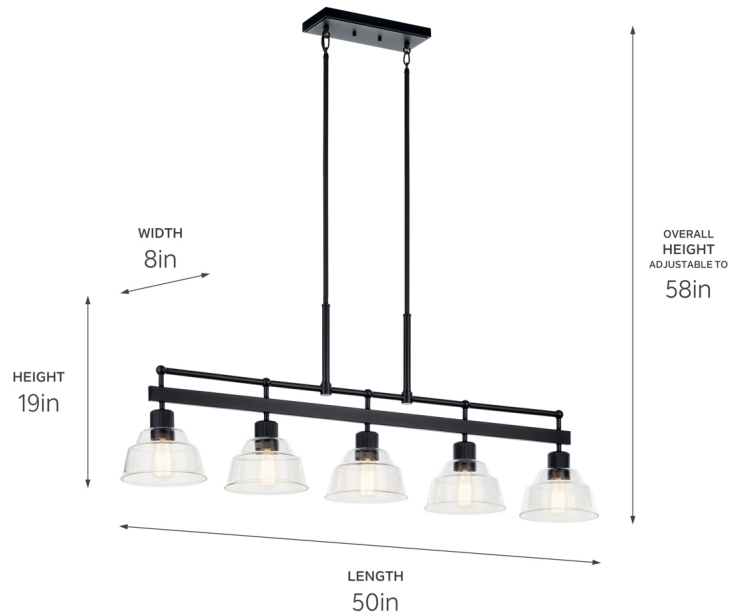

SPECIFICATIONS

Certifications/Qualifications

ADA Compliant	No
Prop65	No
DarkSky Approved	No
Location Rating	Dry
	kichler.com/warranty

Dimensions

Height	19"
Overall Height	59.5"
Length	50"
Width	8"
Weight	17 LBS
Canopy Height	1"
Canopy Width	11.75"
Canopy Depth	5"

Electrical

Input Voltage	120 V

Light Source

Light Source	Bulb
Lamp Included	Not Included
# Of Bulbs/LED Modules	5
Max Or Nominal Watt	75 W
Lamp Type	A19
Socket Type	E26 (Medium)
Dimmable	Yes

Mounting/Installation

Interior/Exterior	Interior Product
Mounting Style	CHAIN/STEM HUNG
Mounting Weight	12 LBS
Modular	No
Lead Wire Length	156
Wire Connectors	Wire Nuts

FIXTURE ATTRIBUTES

Housing/Glass

Primary Material	Steel
Shade Included	No
Shade Dimensions	7.87 Dia x 4.53 Ht.
Max Stem Tilt	90 °

Product/Ordering Information

SKU	52404BK
Finish	Black
UPC	783927016858

Finishes

- Black
- Brushed Brass
- Polished Nickel | Walnut Wood