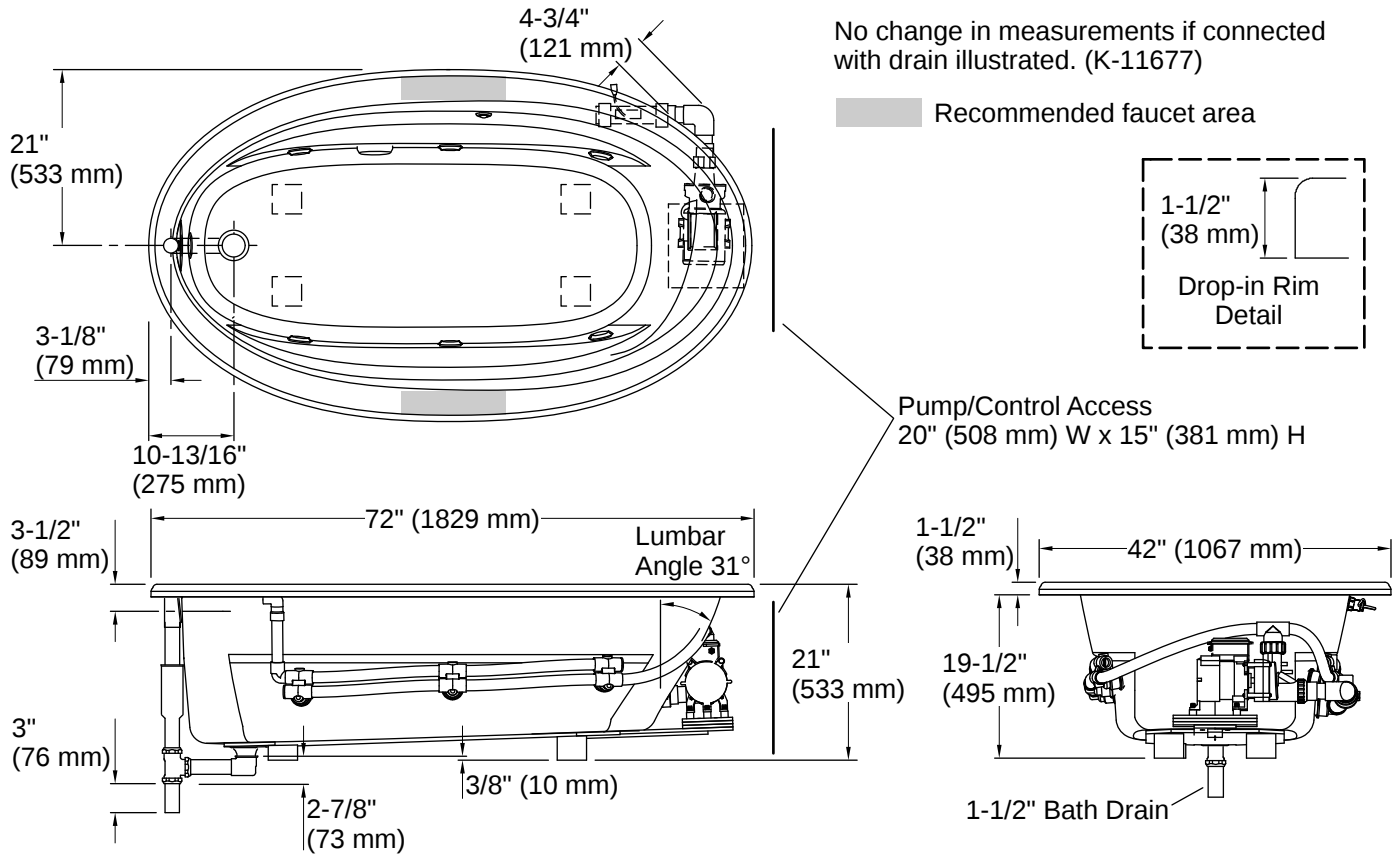

Installation

- Reversible drain
- Drop-in or undermount

Installation Notes

Install this product according to the installation instructions.

Measure your actual product for rough-in details.
The hot water supply should be 70% of the capacity of the bath or greater. Installations will vary.