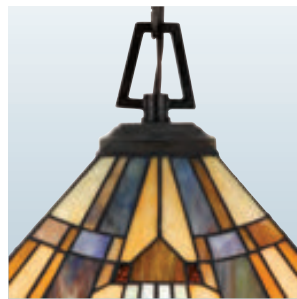

Inglenook

Valiant Bronze Finish

TFT 16191A1VA

TFF 16191A5VA

TFIK 9471VA

TFIK 8802

TIFFANY

TFIK 2817VA

TFIK 1714VA

TFIK 1508VA

TFIK 1817VA

TFIK 348VA

Inglenook COLLECTION

PRODUCT	DIMENSIONS	CANOPY	BULBS	FINISH	SHADE
TFIK 348VA	17.5" H, 47.5" W, 16" D	4" H x 8" W	3-100W Med.	Valiant Bronze	Contains 496 pieces of Tiffany Glass
TFIK 1508VA	10.5" H*, 8" Sq.	5.5" D	1-100W Med.	Valiant Bronze	Contains 208 pieces of Tiffany Glass
TFIK 1714VA	8" H, 14" D	6.5" Sq.	2-60W Med.	Valiant Bronze	Contains 248 pieces of Tiffany Glass
TFIK 1817VA	12.5" H, 17" D	5.5" D	3-100W Med.	Valiant Bronze	Contains 248 pieces of Tiffany Glass
TFIK 2817VA	25.5" H, 17.5" D	7" D	3-100W Med.	Valiant Bronze	Contains 248 pieces of Tiffany Glass
TFIK 8802	7" H, 16" W, 5.5" Ext.	-	2-60W Cand.	-	Contains 110 pieces of Tiffany Glass
TFIK 9471VA	73" H, 16" D	-	1-150W Med.	Valiant Bronze	Contains 249 pieces of Tiffany Glass
TFT 16191A1VA	25" H, 16" D	-	2-75W Med.	Valiant Bronze	Contains 248 pieces of Tiffany Glass
TFF 16191A5VA	62" H, 17" D	-	2-75W Med.	Valiant Bronze	Contains 260 pieces of Tiffany Glass